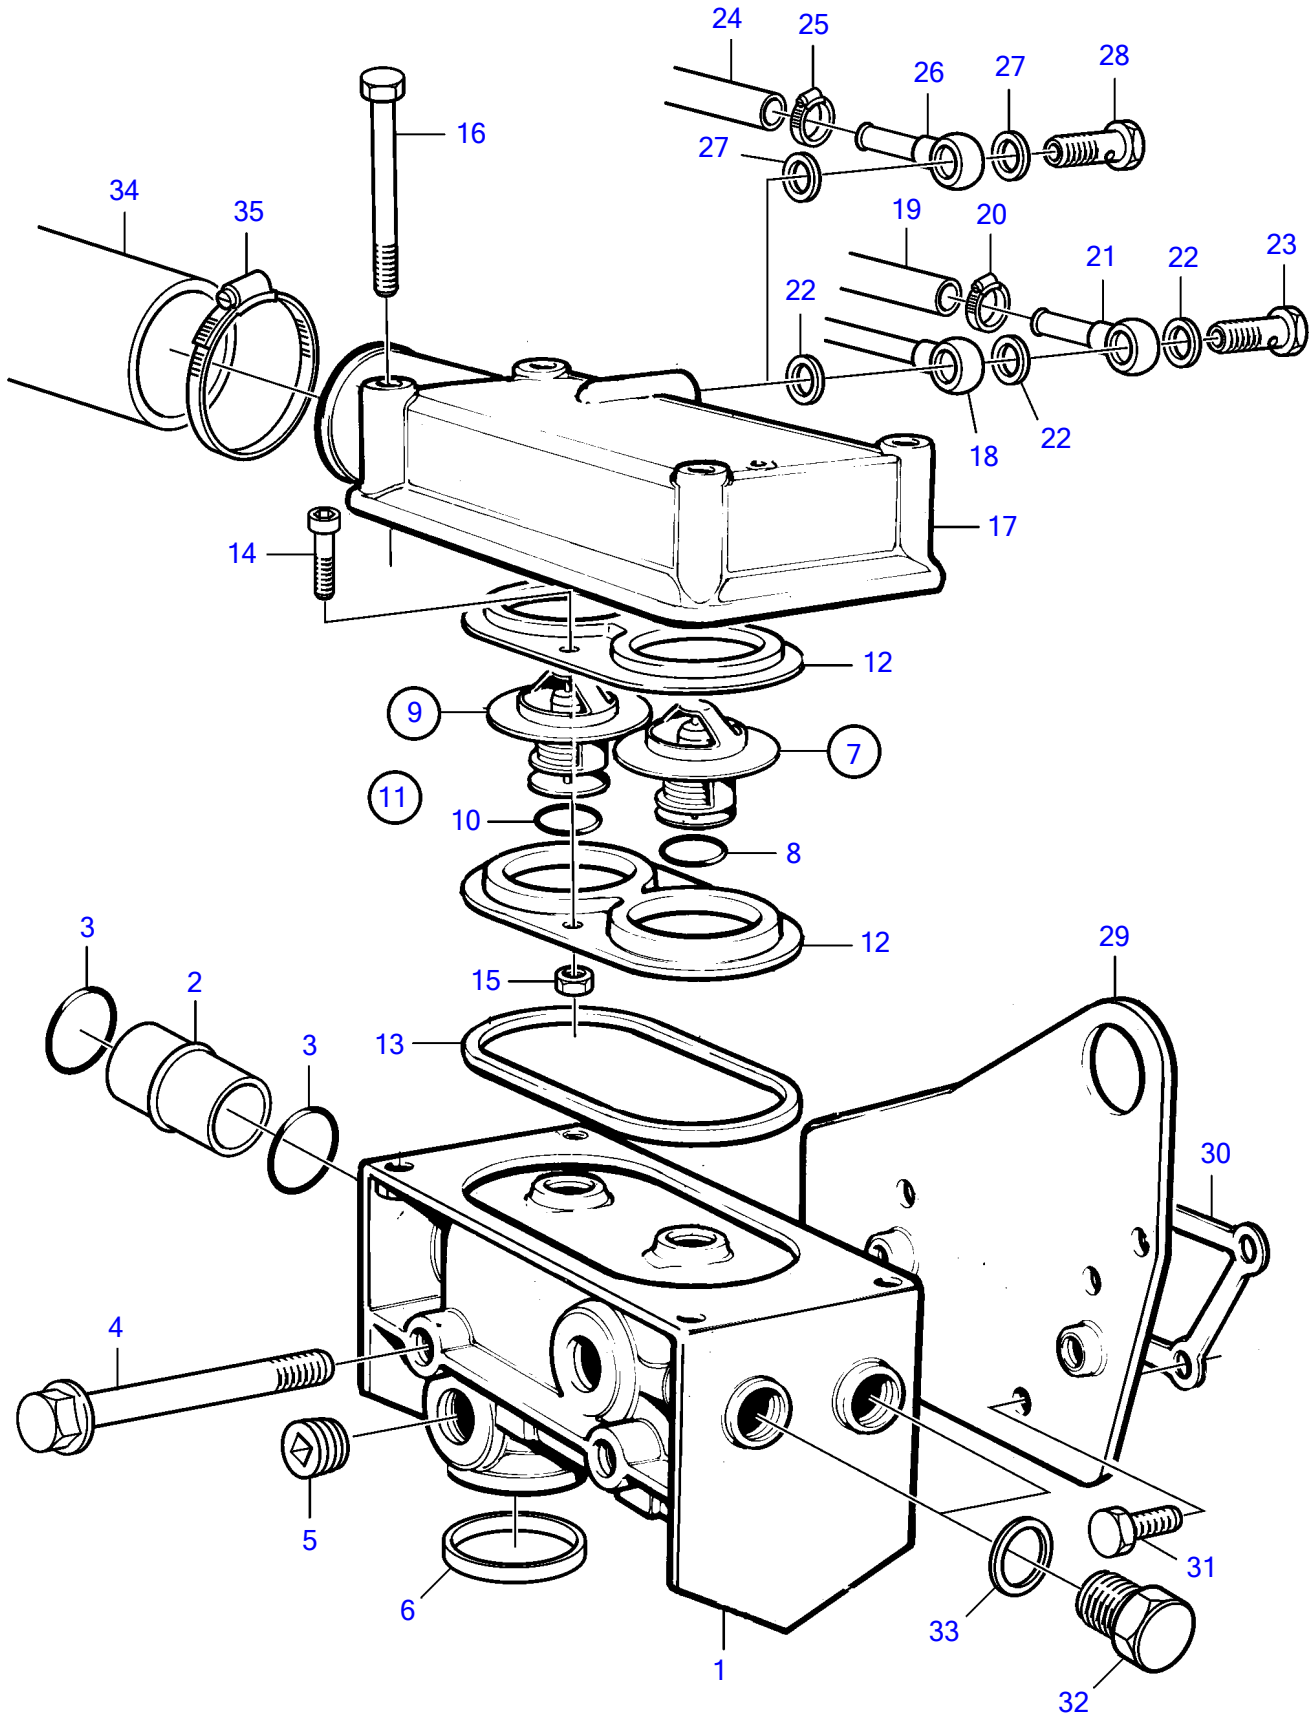

TAMD41H-A, TAMD41H-B, TAMD41P-A, TAMD41L-A, TAMD41M-A

TAMD41H-A, TAMD41H-B, TAMD41P-A, TAMD41L-A, TAMD41M-A

REF	PART NO.	QTY	DESCRIPTION	NOTES
1	3583098	1	Thermostat housing	(838704)
2	838739	1	Adapter	
3	968927	2	O-ring	
4	965183	2	Flange screw	
5	479977	2	Plug	
6	3583913	1	Sealing ring	
7	3831424	1	Thermostat kit	81°C (876128)
8	416033	1	• Sealing ring	
9	3831424	1	Thermostat kit	81°C (875849)
10	416033	1	• Sealing ring	
11	876145	1	Retainer kit	
12	859229	2	• Retainer	
13	838807	1	• Sealing ring	
14	963554	2	• Hexagon screw	
15	966170	2	• Lock nut	
16	965217	4	Flange screw	
17	860449	1	Cardboard tube	Obsolete part
18	860215	1	Air vent hose	Turbo-thermostat housing., For earlier version of expansion tank.
19	943366	X	Rubber hose	Expansion tank-thermostat housing., For earlier version of expansion tank., K.C, L=2000mm
20	943470	1	Hose clamp	K.C
21	858750	1	Banjo nipple	K.C
22	11994	2	Gasket	Std
	11994	3	Gasket	K.C
23	969299	1	Hollow screw	Std
	947975	1	Hollow screw	K.C
24	942700	1	Hose	Expansion tank-thermostat housing., For later version of expansion tank., L=660mm
25	945652	1	Hose clamp	
26	858750	1	Banjo nipple	
27	11994	2	Gasket	
28	969299	1	Hollow screw	
29	860518	1	Adapter	
30	1542187	1	Gasket	
31	955295	4	Hexagon screw	
32	960632	1	Plug	
33	11998	1	Gasket	
34	861110	1	Hose	Thermostat housing-heat exchanger., Std
	860968	1	Hose	Thermostat housing-outlet., K.C
35	943478	1	Hose clamp	