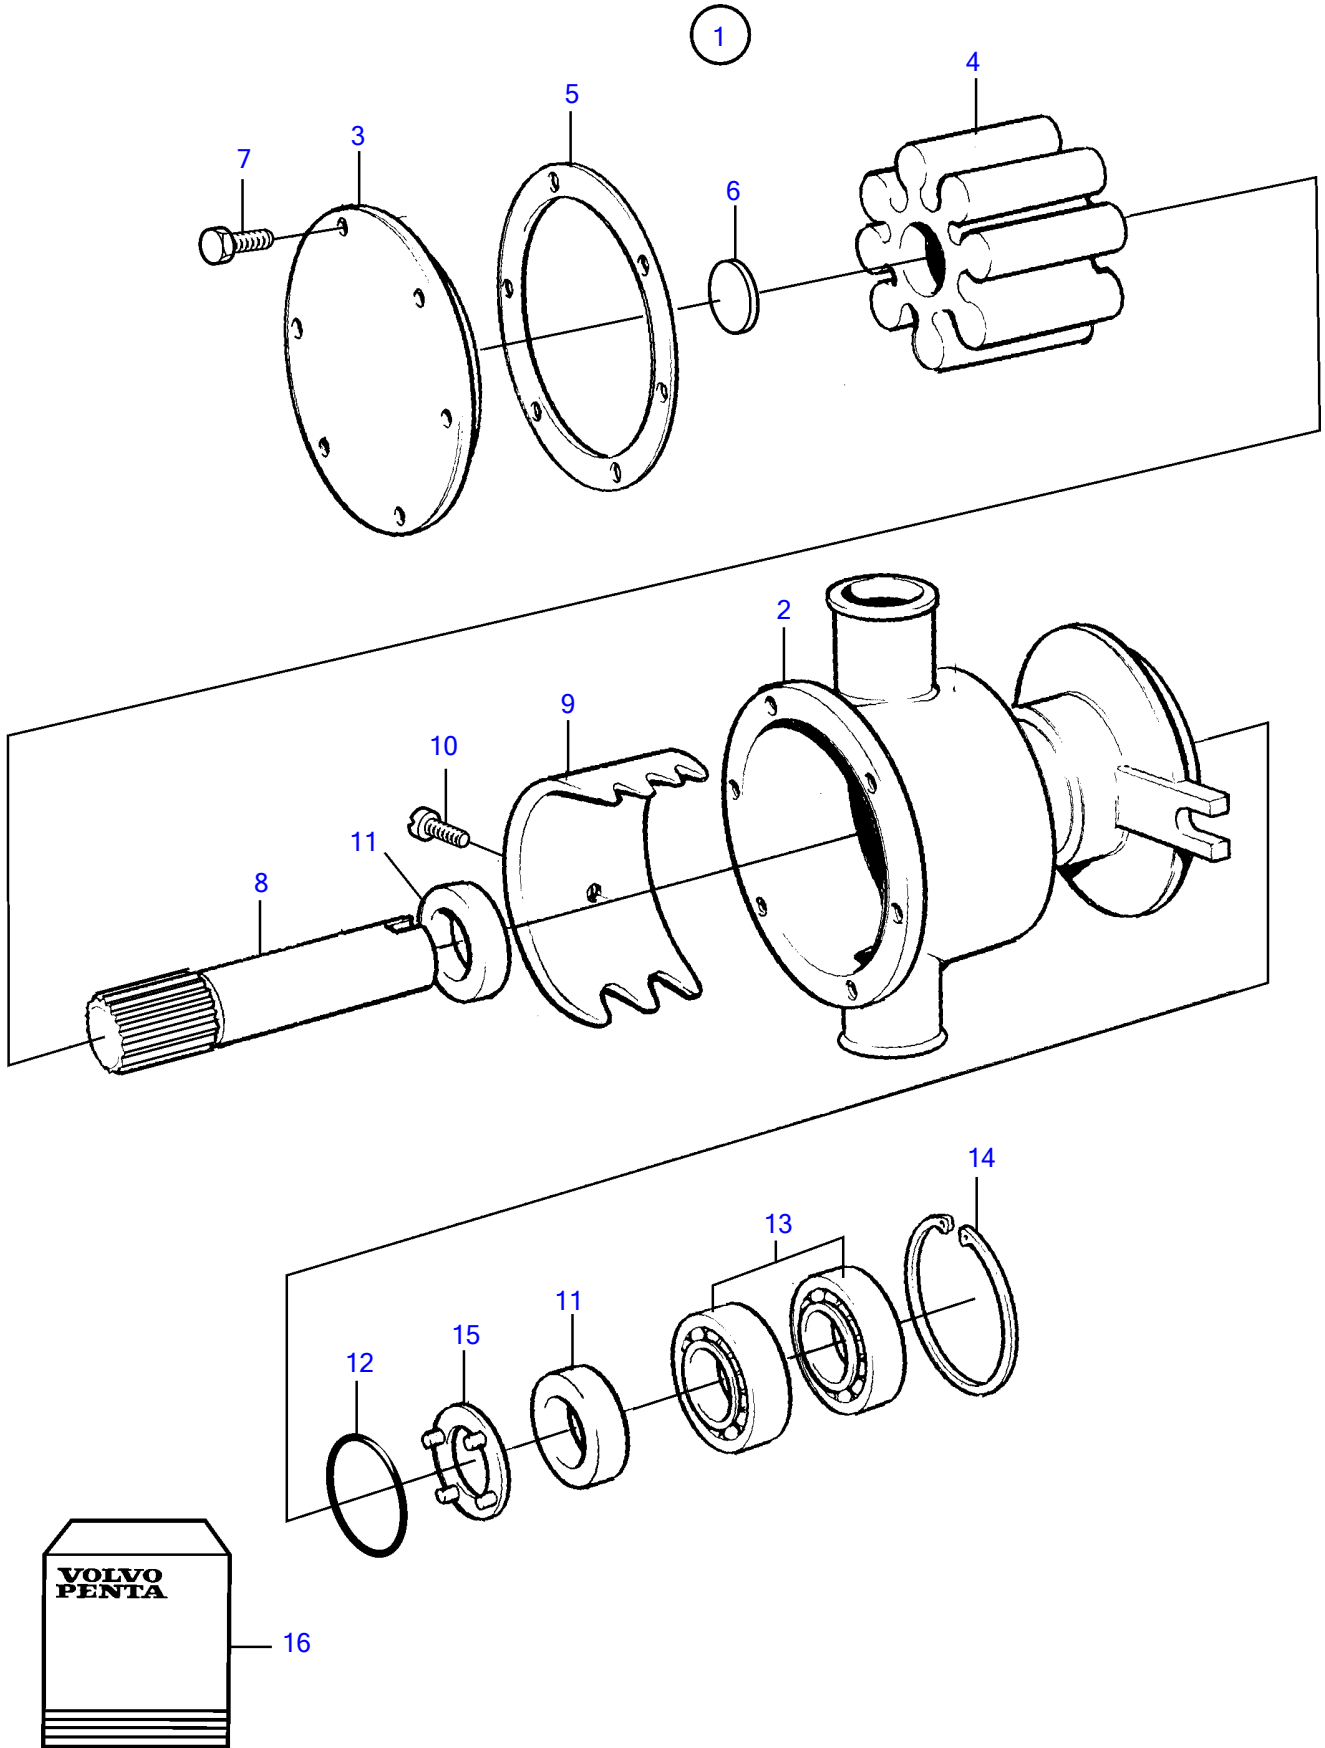

TAMD41H-A, TAMD41H-B, TAMD41P-A, TAMD41L-A, TAMD41M-A, TMD41L-A

TAMD41H-A, TAMD41H-B, TAMD41P-A, TAMD41L-A, TAMD41M-A, TMD41L-A

REF	PART NO.	QTY	DESCRIPTION	NOTES
1	861198	1	Sea water pump	
2		1	• Housing	
3	860751	1	• Cardboard tube	Included in overhaul kit.
4		1	• Impeller	Included in impeller kit.
5	861199	1	• Gasket	Included in impeller kit.
6	827019	1	• Washer	
7	841693	6	• Screw	Included in overhaul kit.
8		1	• Shaft	Included in overhaul kit.
9	827011	1	• Cam	Included in overhaul kit.
10	808285	1	• Screw	Included in overhaul kit.
11	827247	2	• Sealing ring	Included in overhaul kit.
12	960166	1	• O-ring	Included in overhaul kit.
13	11010	2	• Ball bearing	Included in overhaul kit.
14	914523	1	• Snap ring	Included in overhaul kit.
15	844580	1	• Support washer	
16	877373	1	Repair kit	See group 99
	3841697	1	Impeller kit	See group 99