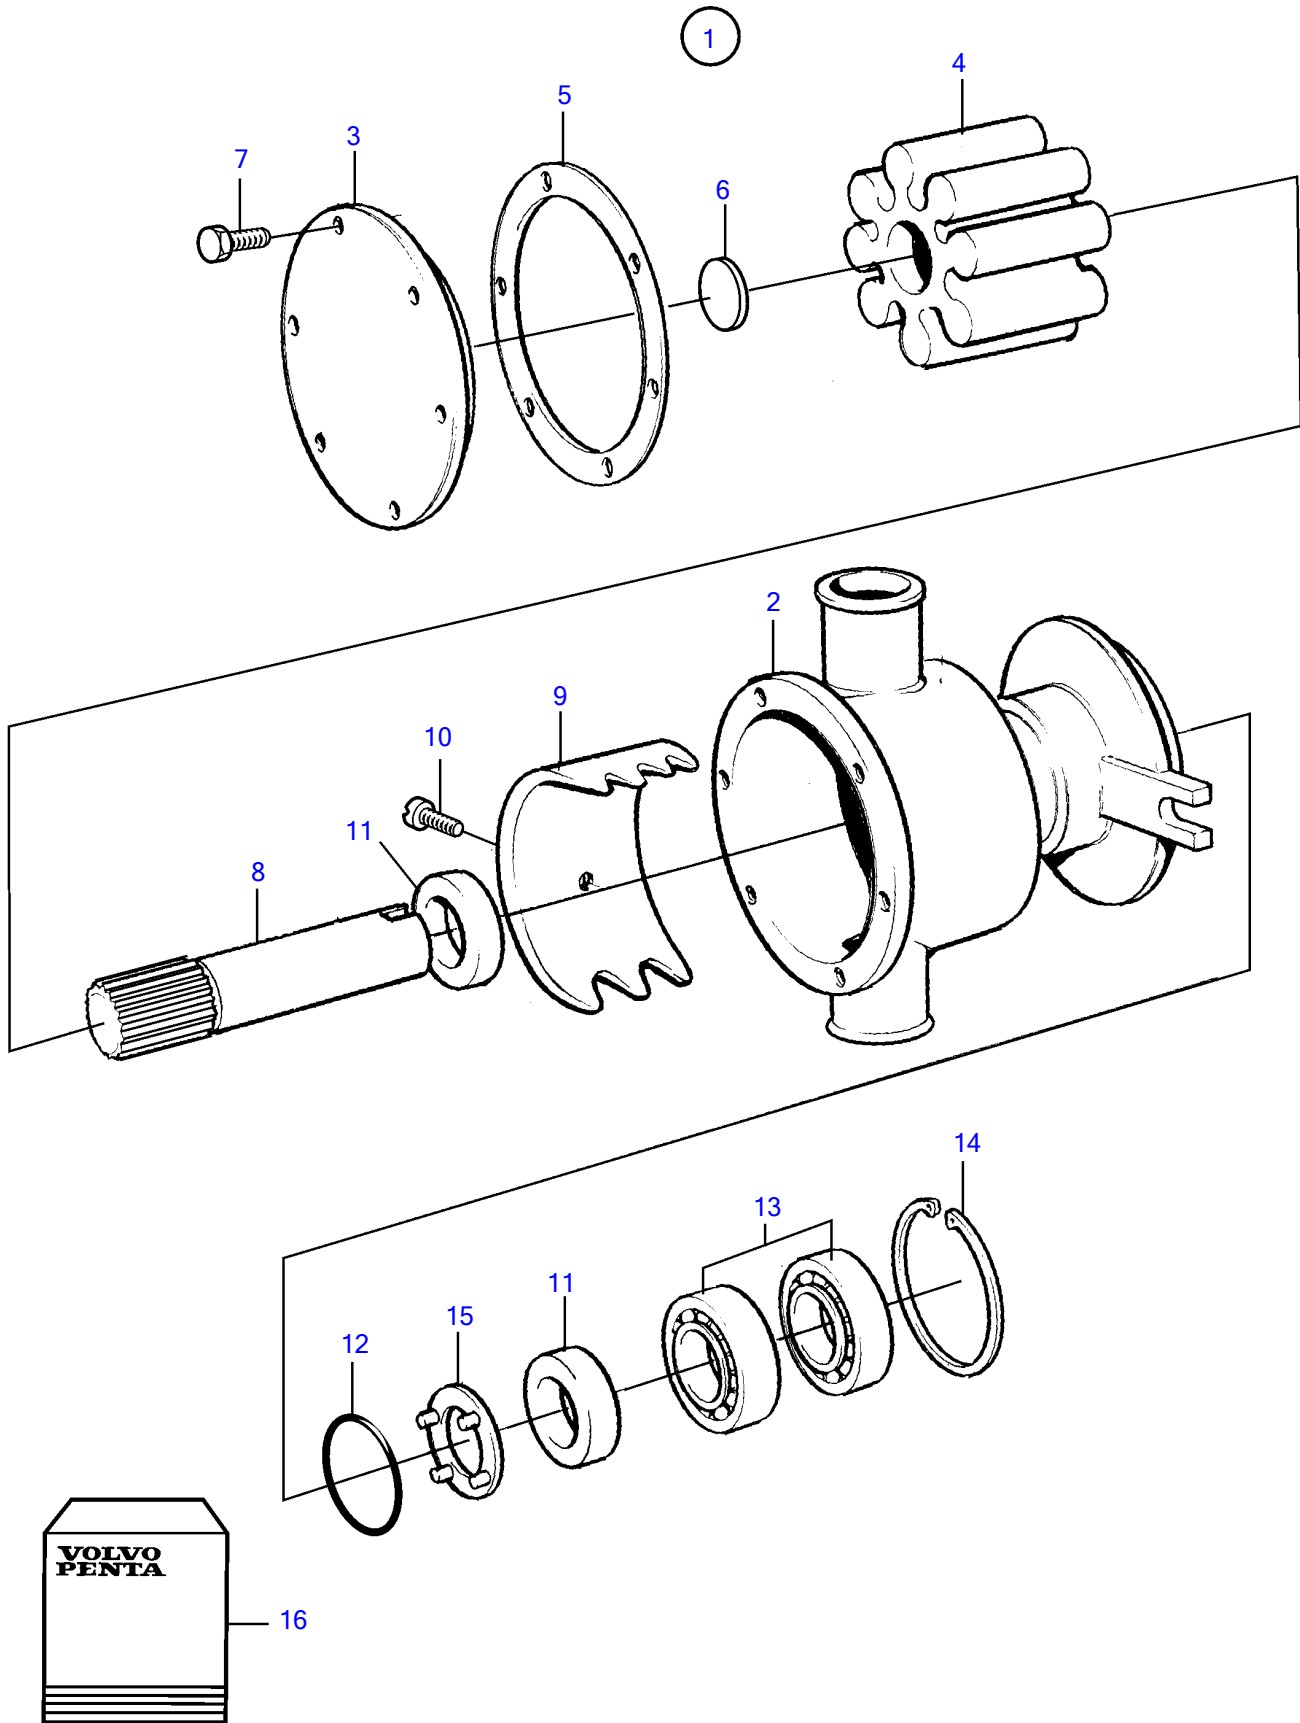

AD31L-A, AD31P-A, AD41L-A, AD41P-A, D41L-A, TAMD31L-A, TAMD31M-A, TAMD31P-A, TAMD31S-A, TAMD41H-A, TAMD41H-B, TAMD41P-A, TAMD41L-A, TAMD41M-A

AD31L-A, AD31P-A, AD41L-A, AD41P-A, D41L-A, TAMD31L-A, TAMD31M-A, TAMD31P-A, TAMD31S-A, TAMD41H-A, TAMD41H-B, TAMD41P-A, TAMD41L-A, TAMD41M-A

REF	PART NO.	QTY	DESCRIPTION	NOTES
1	860629	1	Sea water pump	
2		1	• Housing	
3	860751	1	• Cardboard tube	Included in overhaul kit.
4		1	• Impeller	Included in impeller kit.
5	808275	1	• Gasket	Included in impeller kit.
6	827019	1	• Washer	Included in impeller kit.
7	841693	6	• Screw	Included in overhaul kit.
8		1	• Shaft	Included in overhaul kit.
9	827011	1	• Cam	Included in overhaul kit.
10	808285	1	• Screw	Included in overhaul kit.
11	827247	2	• Sealing ring	Included in overhaul kit.
12	960166	1	• O-ring	Included in overhaul kit.
13	11010	2	• Ball bearing	Included in overhaul kit.
14	914523	1	• Snap ring	Included in overhaul kit.
15	844580	1	• Support washer	
16	877373	1	Repair kit	See group 99
	3841697	1	Impeller kit	See group 99