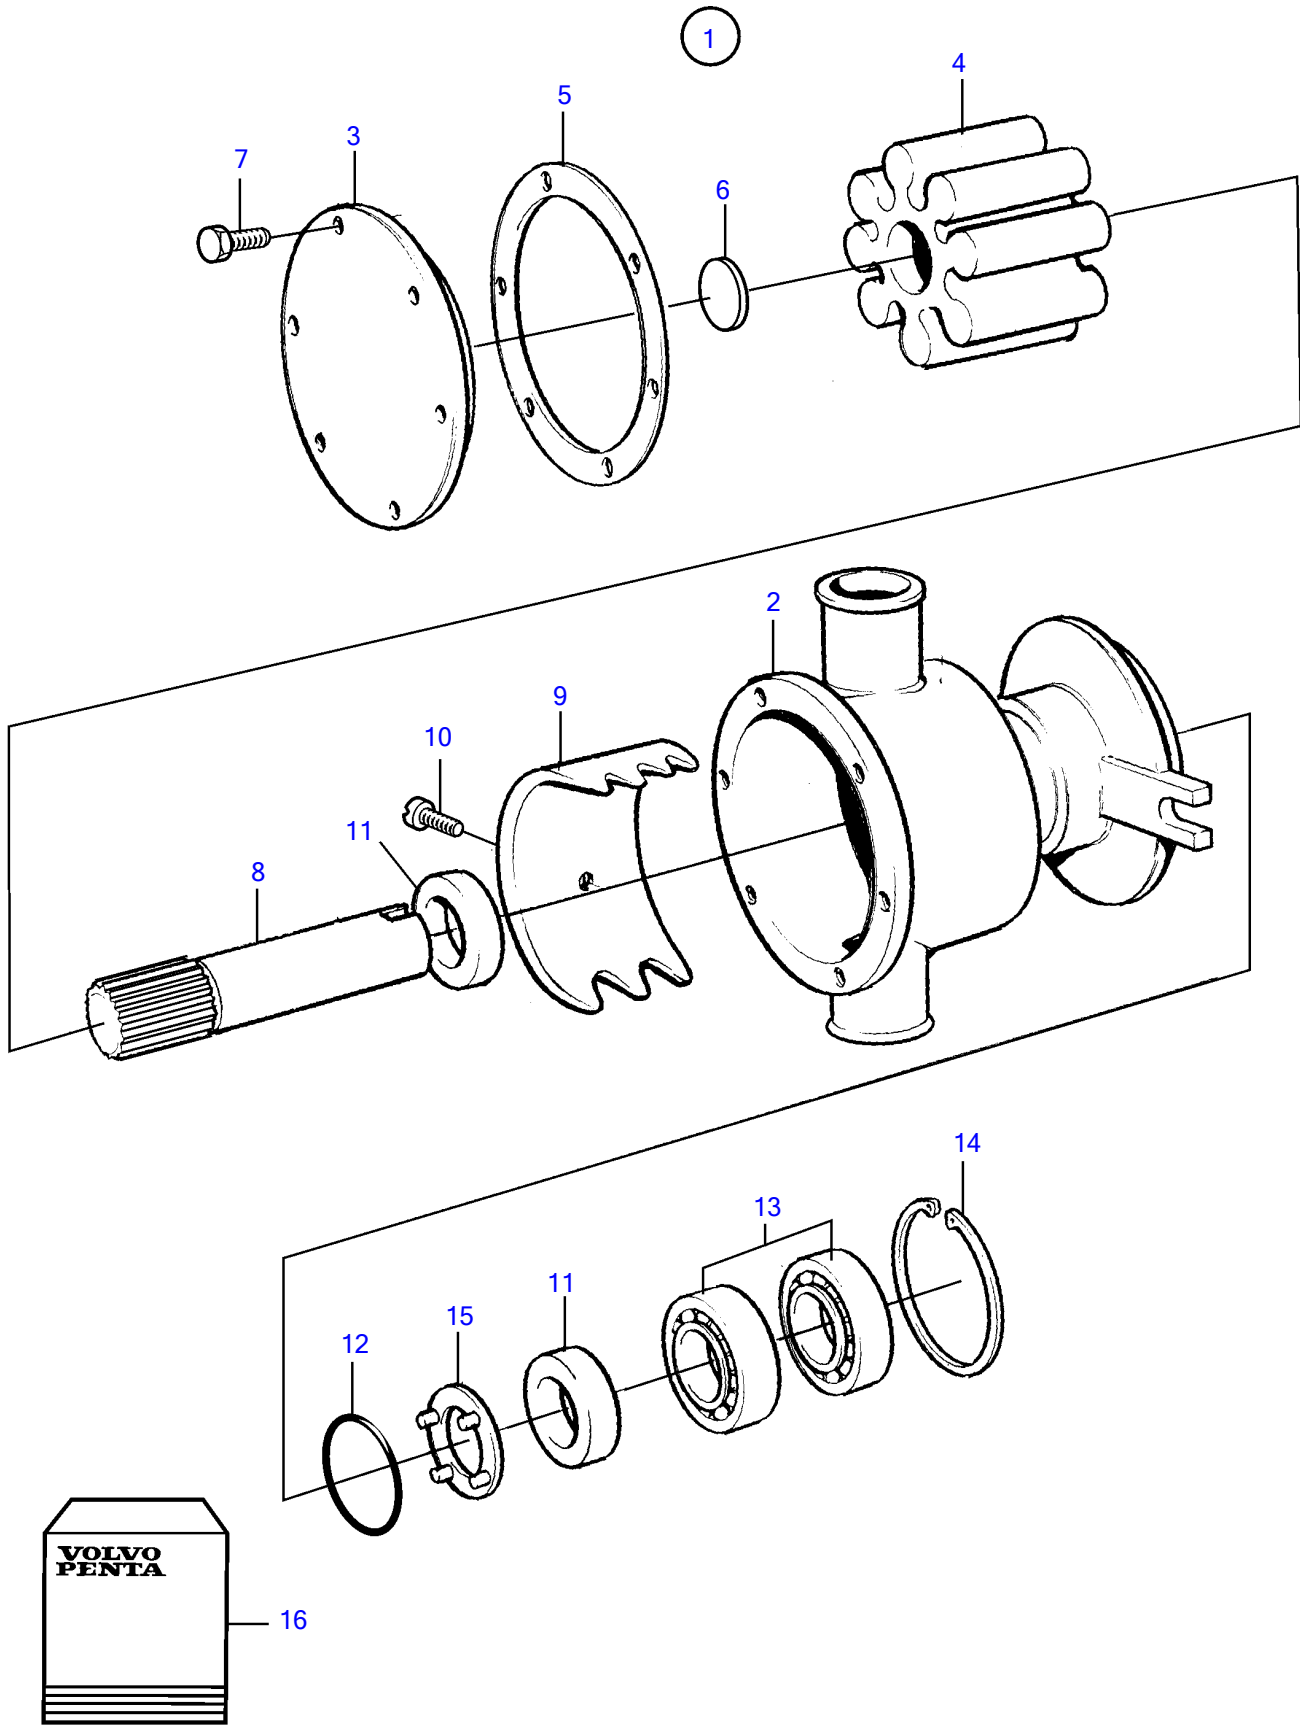

AD31L-A, AD31P-A, AD41L-A, AD41P-A, D41L-A, TAMD31L-A, TAMD31M-A, TAMD31P-A, TAMD31S-A, TAMD41H-A, TAMD41H-B, TAMD41P-A, TAMD41L-A, TAMD41M-A

AD31L-A, AD31P-A, AD41L-A, AD41P-A, D41L-A, TAMD31L-A, TAMD31M-A, TAMD31P-A, TAMD31S-A, TAMD41H-A, TAMD41H-B, TAMD41P-A, TAMD41L-A, TAMD41M-A

REF	PART NO.	QTY	DESCRIPTION	NOTES
1	860629	1	Sea water pump	
2		1	• Housing	
3	860751	1	• Cardboard tube	Included in overhaul kit.
4		1	• Impeller	Included in impeller kit.
5	808275	1	• Gasket	Included in impeller kit.
6	827019	1	• Washer	Included in impeller kit.
7	841693	6	• Screw	Included in overhaul kit.
8		1	• Shaft	Included in overhaul kit.
9	827011	1	• Cam	Included in overhaul kit.
10	808285	1	• Screw	Included in overhaul kit.
11	827247	2	• Sealing ring	Included in overhaul kit.
12	960166	1	• O-ring	Included in overhaul kit.
13	11010	2	• Ball bearing	Included in overhaul kit.
14	914523	1	• Snap ring	Included in overhaul kit.
15	844580	1	• Support washer	
16	877373	1	Repair kit	See group 99
	3841697	1	Impeller kit	See group 99