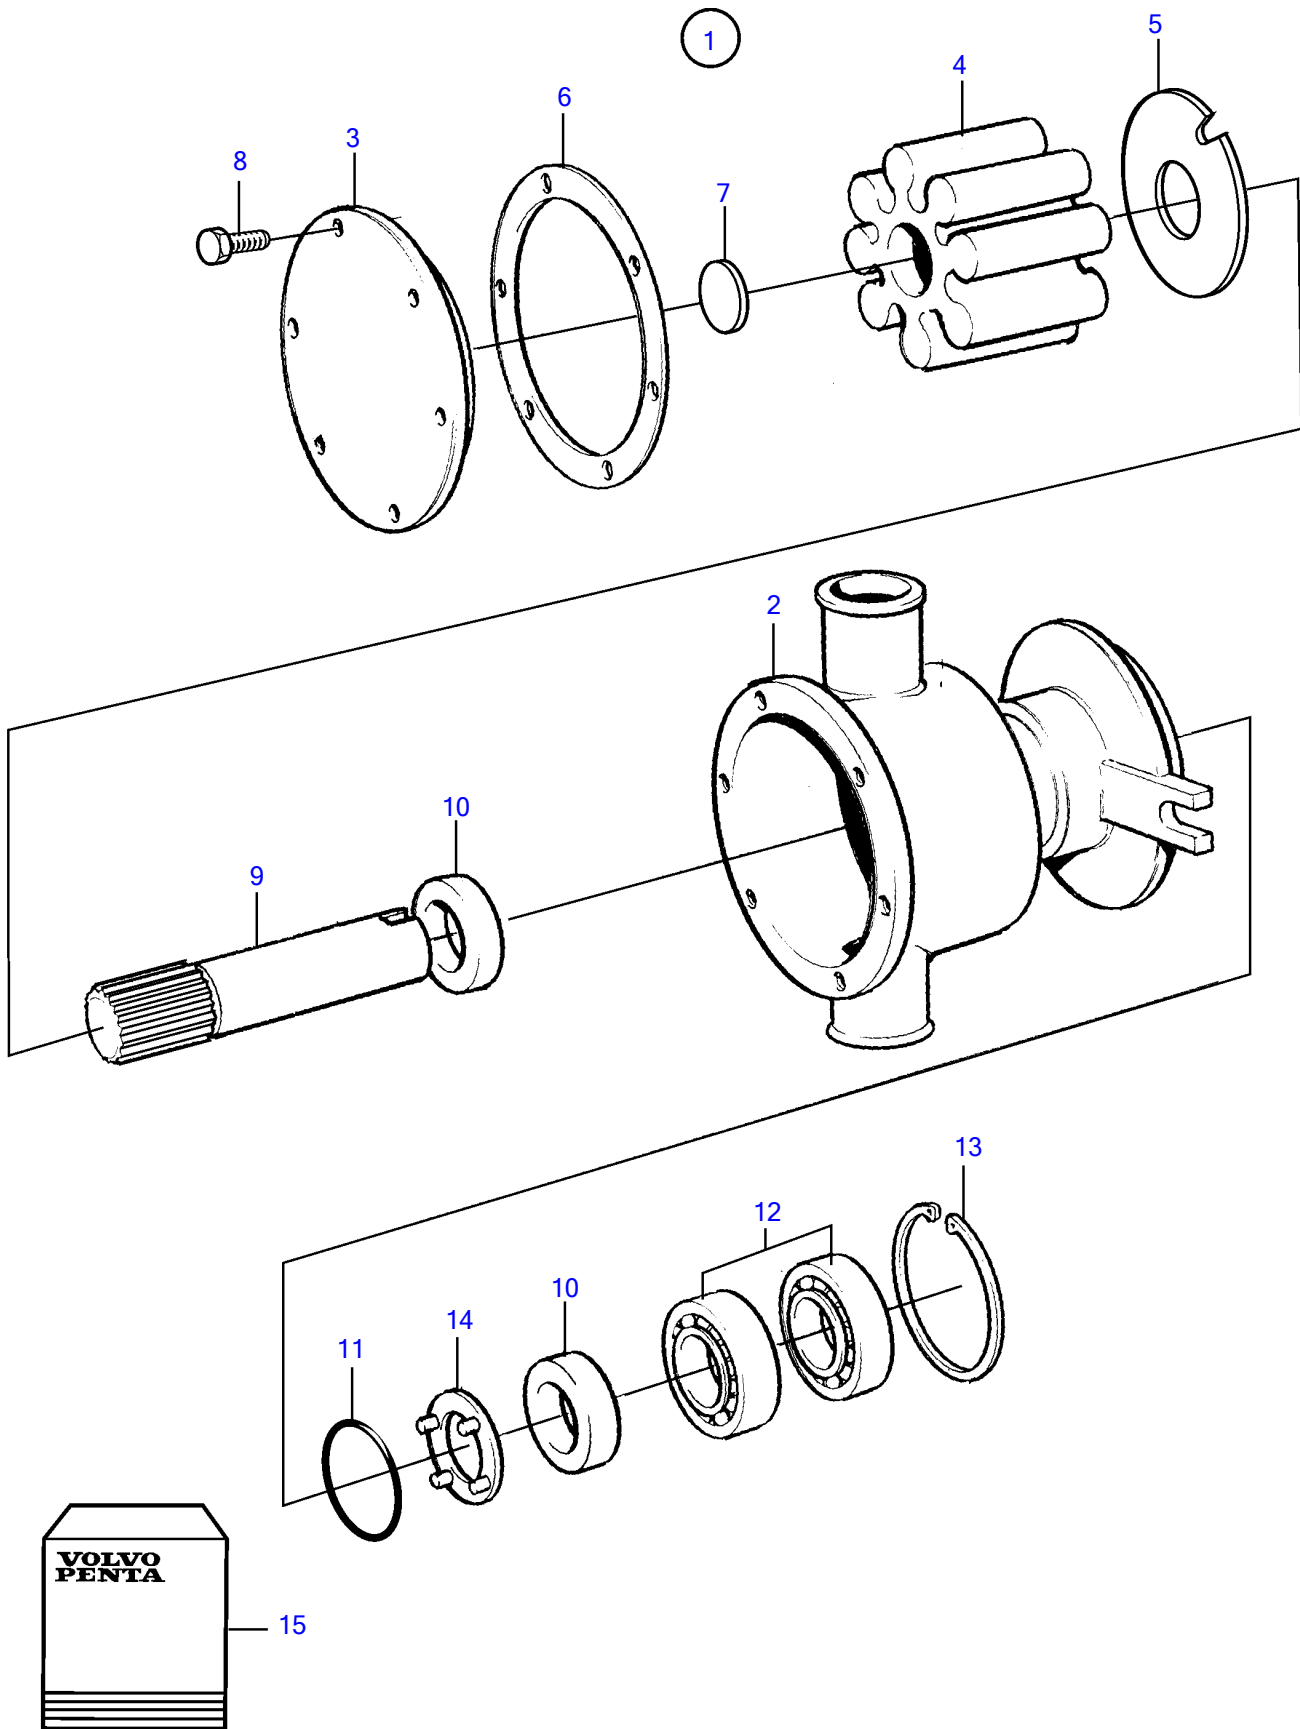

TAMD31L-A, TAMD31M-A, TAMD31P-A, TAMD31S-A, TAMD41H-A, TAMD41H-B, TAMD41P-A, TAMD41L-A, TAMD41M-A, TMD31L-A, TMD41L-A

TAMD31L-A, TAMD31M-A, TAMD31P-A, TAMD31S-A, TAMD41H-A, TAMD41H-B, TAMD41P-A, TAMD41L-A, TAMD41M-A, TMD31L-A, TMD41L-A

REF	PART NO.	QTY	DESCRIPTION	NOTES
1	3583145	1	Sea water pump	
2		1	• Housing	
3	3581617	1	• Cardboard tube	Included in overhaul kit.
4		1	• Impeller	Included in impeller kit.
5		1	• Wear plate	
6	3581618	1	• O-ring	Included in impeller kit.
7	827019	1	• Washer	Included in impeller kit.
8	841693	6	• Screw	Included in overhaul kit.
9		1	• Shaft	Included in overhaul kit.
10	827247	2	• Sealing ring	Included in overhaul kit.
11	960166	1	• O-ring	Included in overhaul kit.
12	11010	2	• Ball bearing	Included in overhaul kit.
13	914523	1	• Snap ring	Included in overhaul kit.
14	844580	1	• Support washer	
15	877373	1	Repair kit	See group 99
	3841697	1	Impeller kit	See group 99