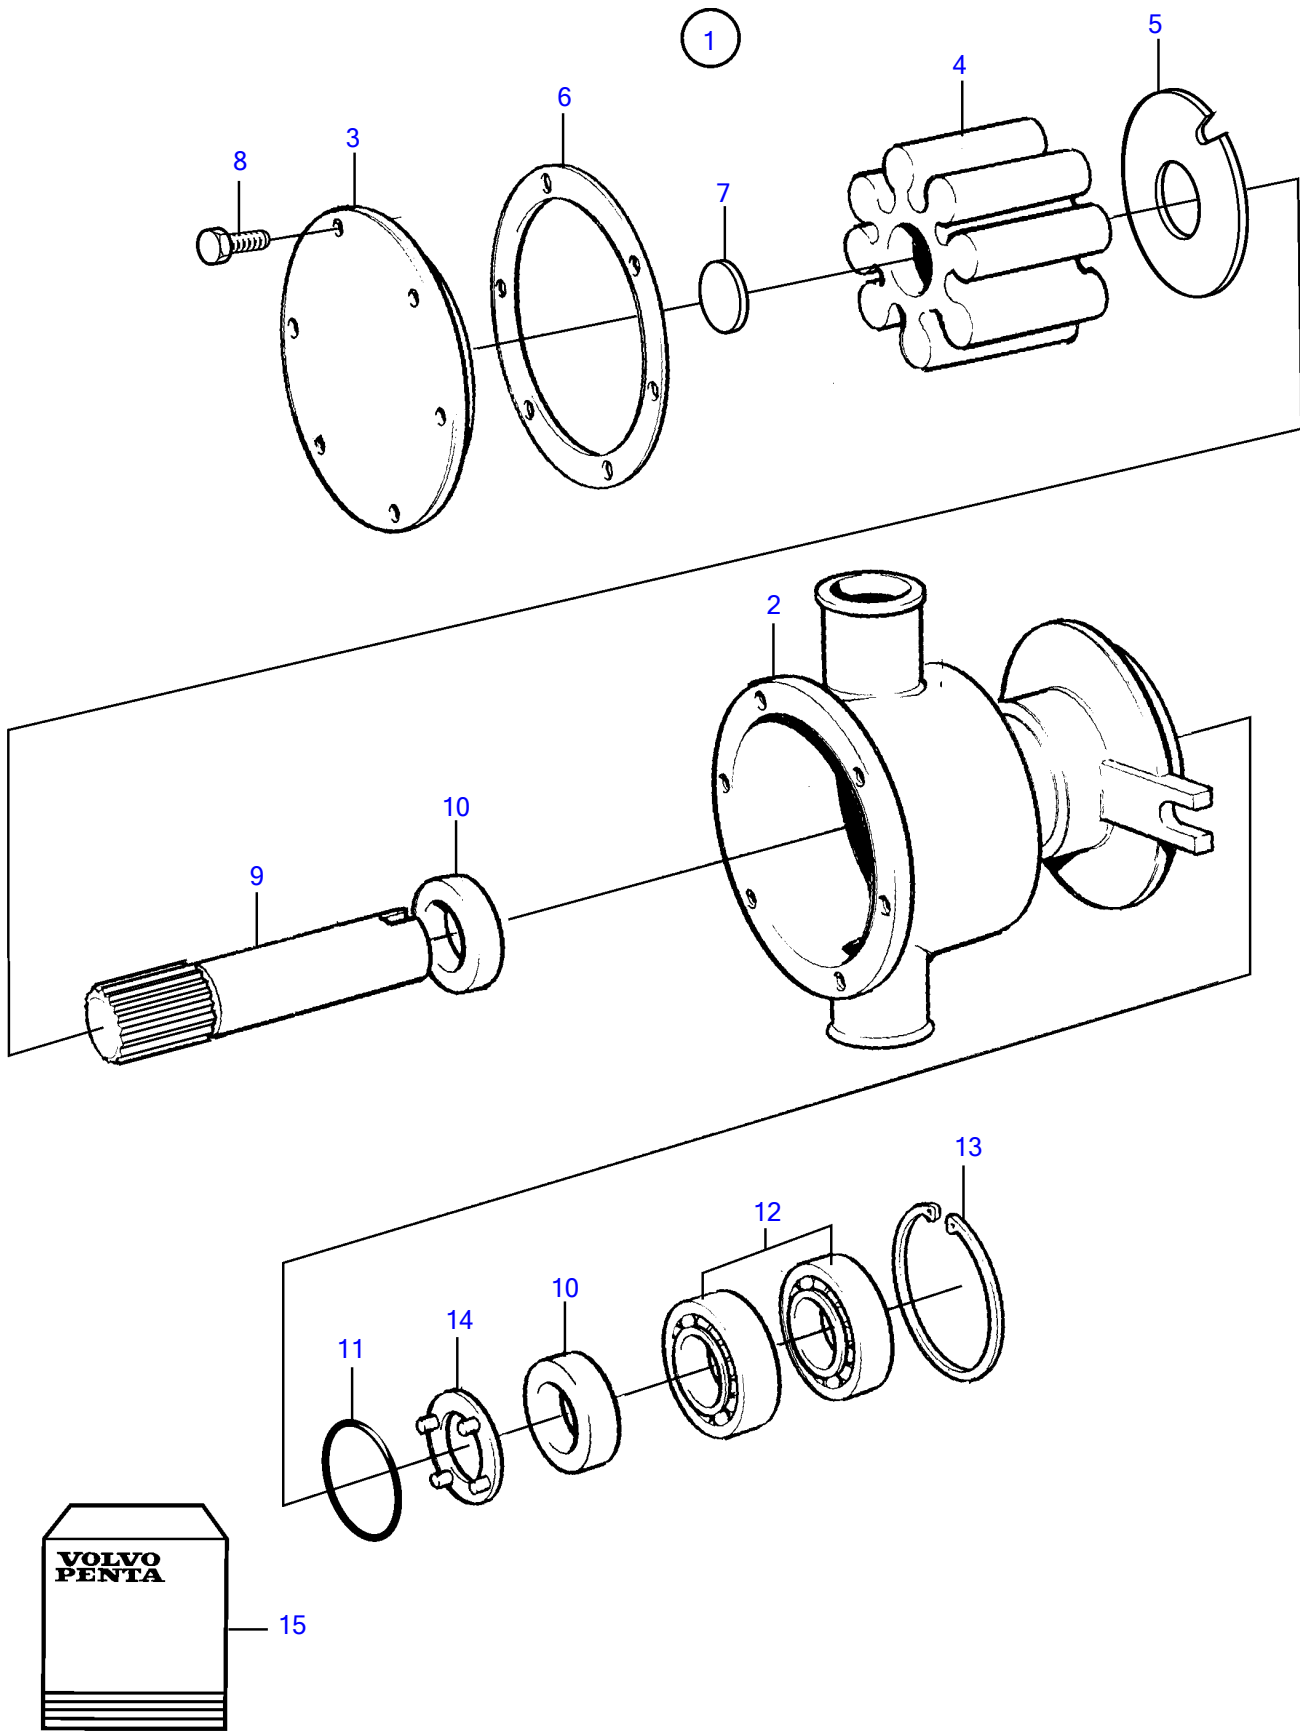

TAMD31L-A, TAMD31M-A, TAMD31P-A, TAMD31S-A, TAMD41H-A, TAMD41H-B, TAMD41P-A, TAMD41L-A, TAMD41M-A, TMD31L-A, TMD41L-A

TAMD31L-A, TAMD31M-A, TAMD31P-A, TAMD31S-A, TAMD41H-A, TAMD41H-B, TAMD41P-A, TAMD41L-A, TAMD41M-A, TMD31L-A, TMD41L-A

REF	PART NO.	QTY	DESCRIPTION	NOTES
1	3581559	1	Sea water pump	Repl by 3583145
2		1	• Housing	
3	3581617	1	• Cardboard tube	Included in overhaul kit.
4		1	• Impeller	Included in impeller kit.
6	3581618	1	• O-ring	Included in impeller kit.
7	827019	1	• Washer	Included in impeller kit.
8	841693	6	• Screw	Included in overhaul kit.
9		1	• Shaft	Included in overhaul kit.
10	827247	2	• Sealing ring	Included in overhaul kit.
11	960166	1	• O-ring	Included in overhaul kit.
12	11010	2	• Ball bearing	Included in overhaul kit.
13	914523	1	• Snap ring	Included in overhaul kit.
14	844580	1	• Support washer	
15	877373	1	Repair kit	See group 99
	3841697	1	Impeller kit	See group 99