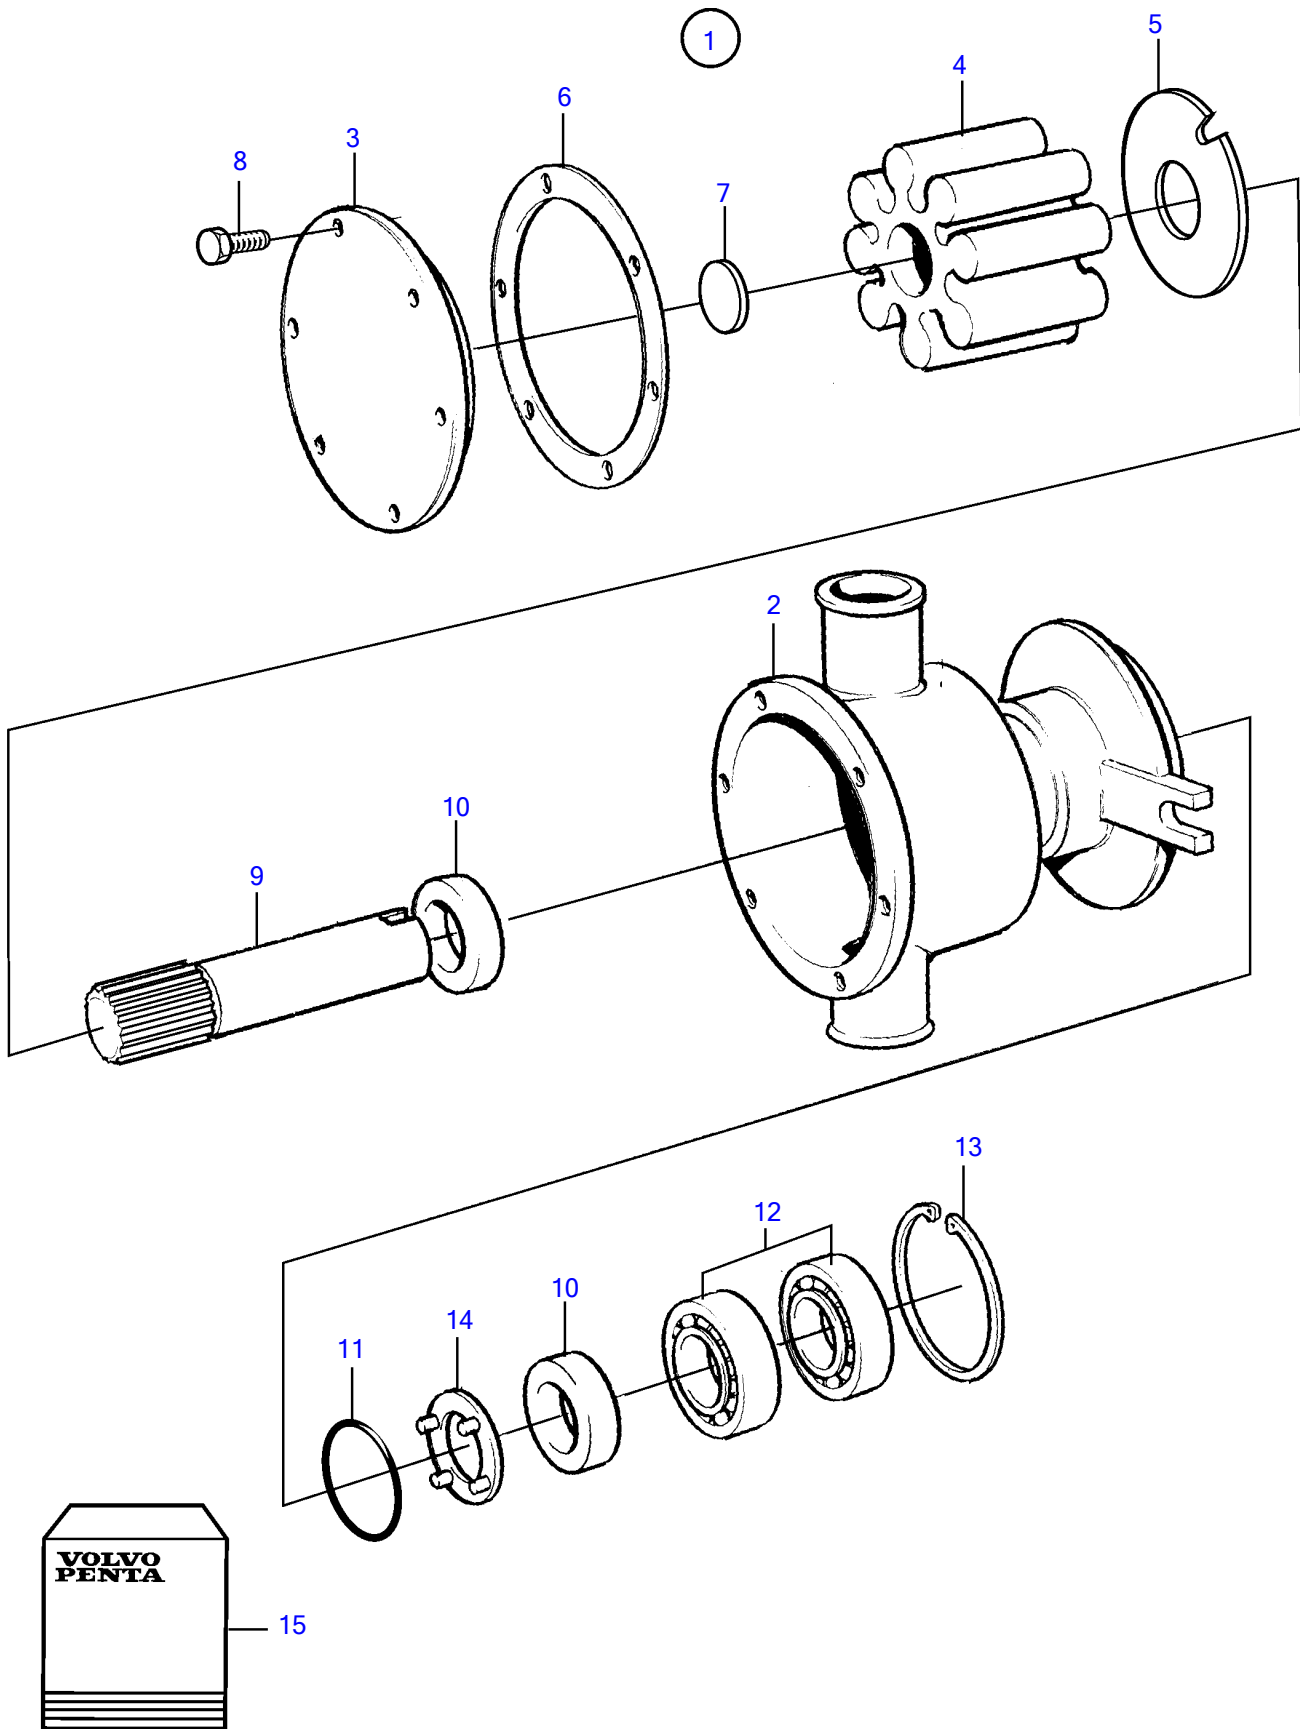

TAMD31L-A, TAMD31M-A, TAMD31P-A, TAMD31S-A, TAMD41H-A, TAMD41H-B, TAMD41P-A, TAMD41L-A, TAMD41M-A, TMD31L-A, TMD41L-A

TAMD31L-A, TAMD31M-A, TAMD31P-A, TAMD31S-A, TAMD41H-A, TAMD41H-B, TAMD41P-A, TAMD41L-A, TAMD41M-A, TMD31L-A, TMD41L-A

REF	PART NO.	QTY	DESCRIPTION	NOTES
1	3581559	1	Sea water pump	Repl by 3583145
2		1	• Housing	
3	3581617	1	• Cardboard tube	Included in overhaul kit.
4		1	• Impeller	Included in impeller kit.
6	3581618	1	• O-ring	Included in impeller kit.
7	827019	1	• Washer	Included in impeller kit.
8	841693	6	• Screw	Included in overhaul kit.
9		1	• Shaft	Included in overhaul kit.
10	827247	2	• Sealing ring	Included in overhaul kit.
11	960166	1	• O-ring	Included in overhaul kit.
12	11010	2	• Ball bearing	Included in overhaul kit.
13	914523	1	• Snap ring	Included in overhaul kit.
14	844580	1	• Support washer	
15	877373	1	Repair kit	See group 99
	3841697	1	Impeller kit	See group 99