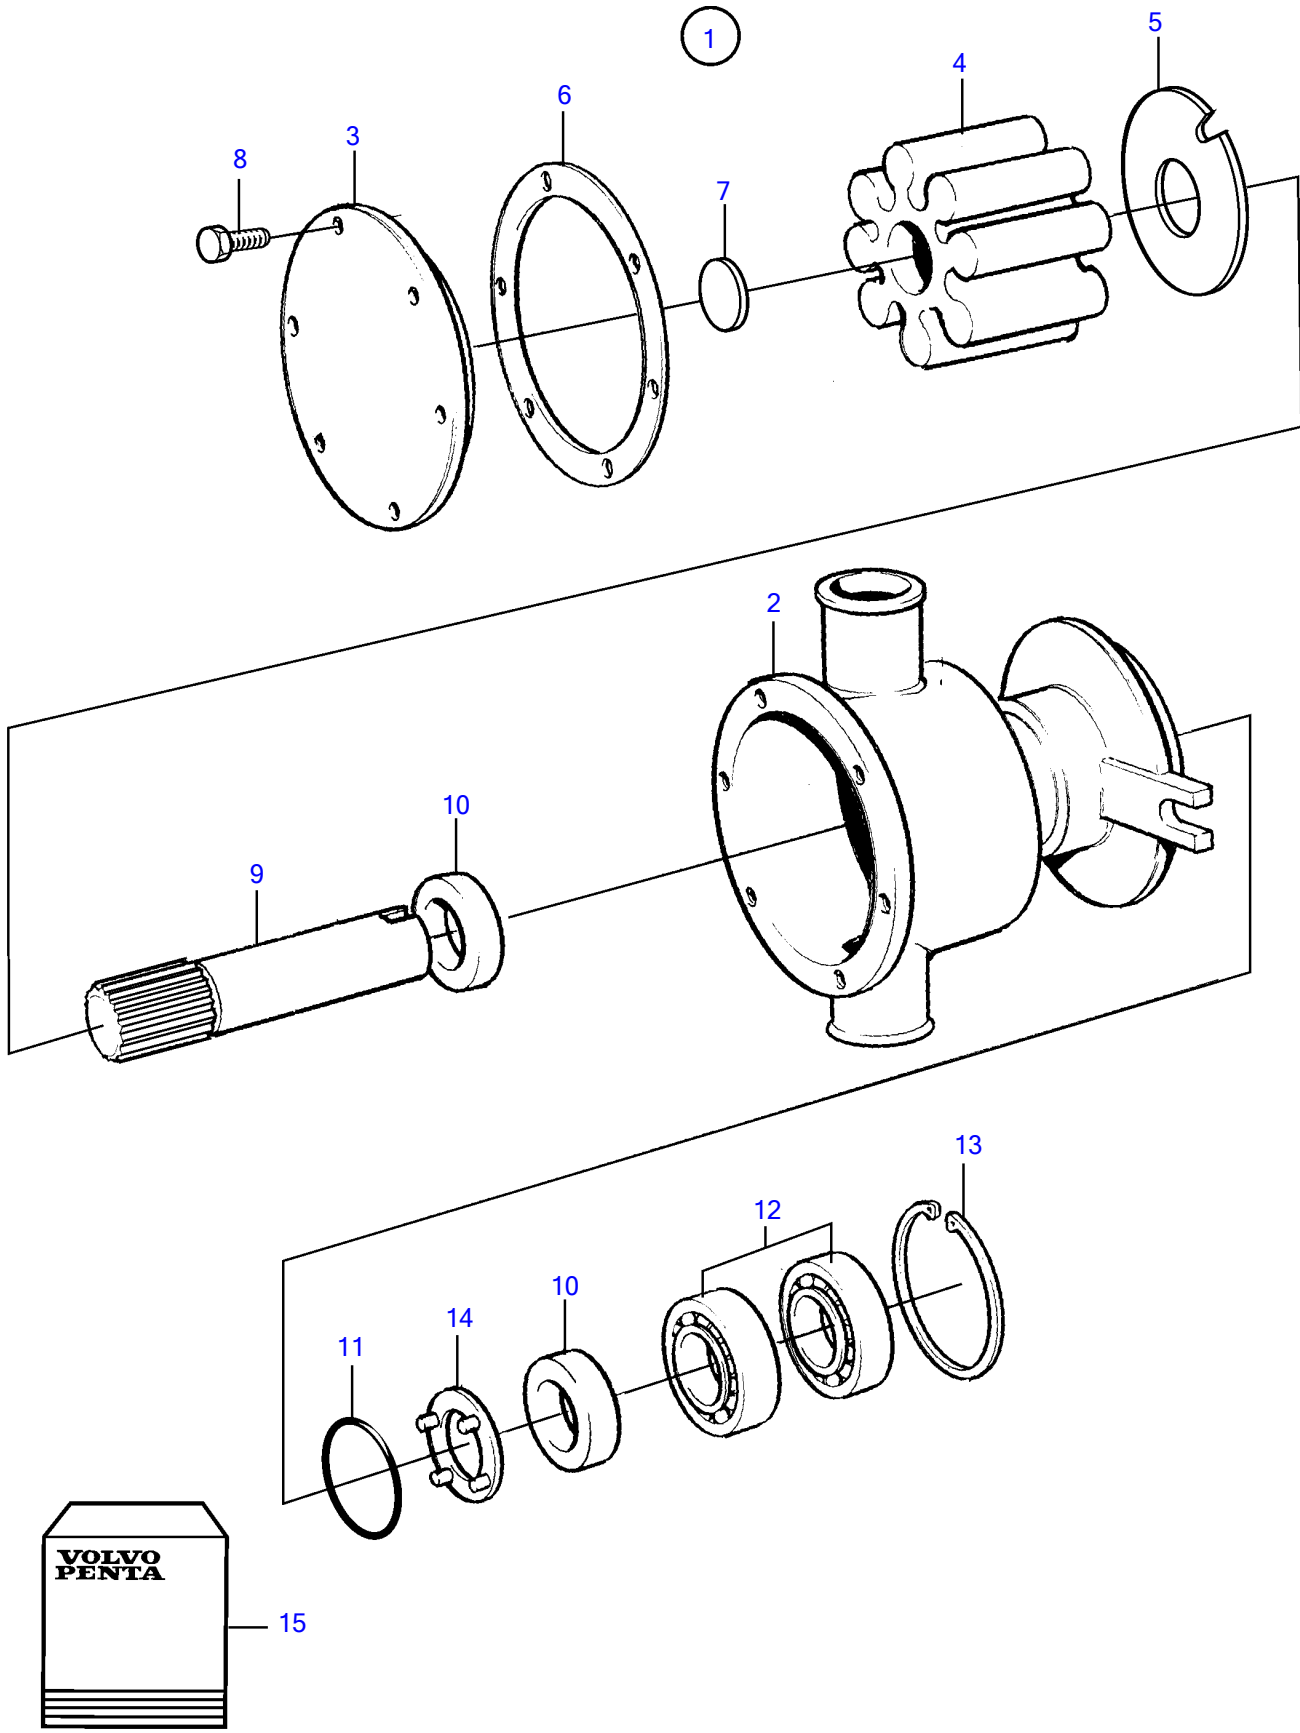

AD31L-A, AD31P-A, AD41L-A, AD41P-A, D41L-A, TAMD31L-A, TAMD31M-A, TAMD31P-A, TAMD31S-A, TAMD41H-A, TAMD41H-B, TAMD41P-A, TAMD41L-A, TAMD41M-A, TMD31L-A, TMD41L-A

AD31L-A, AD31P-A, AD41L-A, AD41P-A, D41L-A, TAMD31L-A, TAMD31M-A, TAMD31P-A, TAMD31S-A, TAMD41H-A, TAMD41H-B, TAMD41P-A, TAMD41L-A, TAMD41M-A, TMD31L-A, TMD41L-A

| REF | PART NO. | QTY | DESCRIPTION | NOTES |
|-----|----------|-----|------------------|---------------------------|
| 1 | 3581558 | 1 | Sea water pump | Repl by 3583115 |
| 2 | | 1 | • Housing | |
| 3 | 3581617 | 1 | • Cardboard tube | Included in overhaul kit. |
| 4 | | 1 | • Impeller | Included in impeller kit. |
| 6 | 3581618 | 1 | • O-ring | Included in impeller kit. |
| 7 | 827019 | 1 | • Washer | Included in impeller kit. |
| 8 | 841693 | 6 | • Screw | Included in overhaul kit. |
| 9 | | 1 | • Shaft | Included in overhaul kit. |
| 10 | 827247 | 2 | • Sealing ring | Included in overhaul kit. |
| 11 | 960166 | 1 | • O-ring | Included in overhaul kit. |
| 12 | 11010 | 2 | • Ball bearing | Included in overhaul kit. |
| 13 | 914523 | 1 | • Snap ring | Included in overhaul kit. |
| 14 | 844580 | 1 | • Support washer | |
| 15 | 877373 | 1 | Repair kit | See group 99 |
| | 3841697 | 1 | Impeller kit | See group 99 |