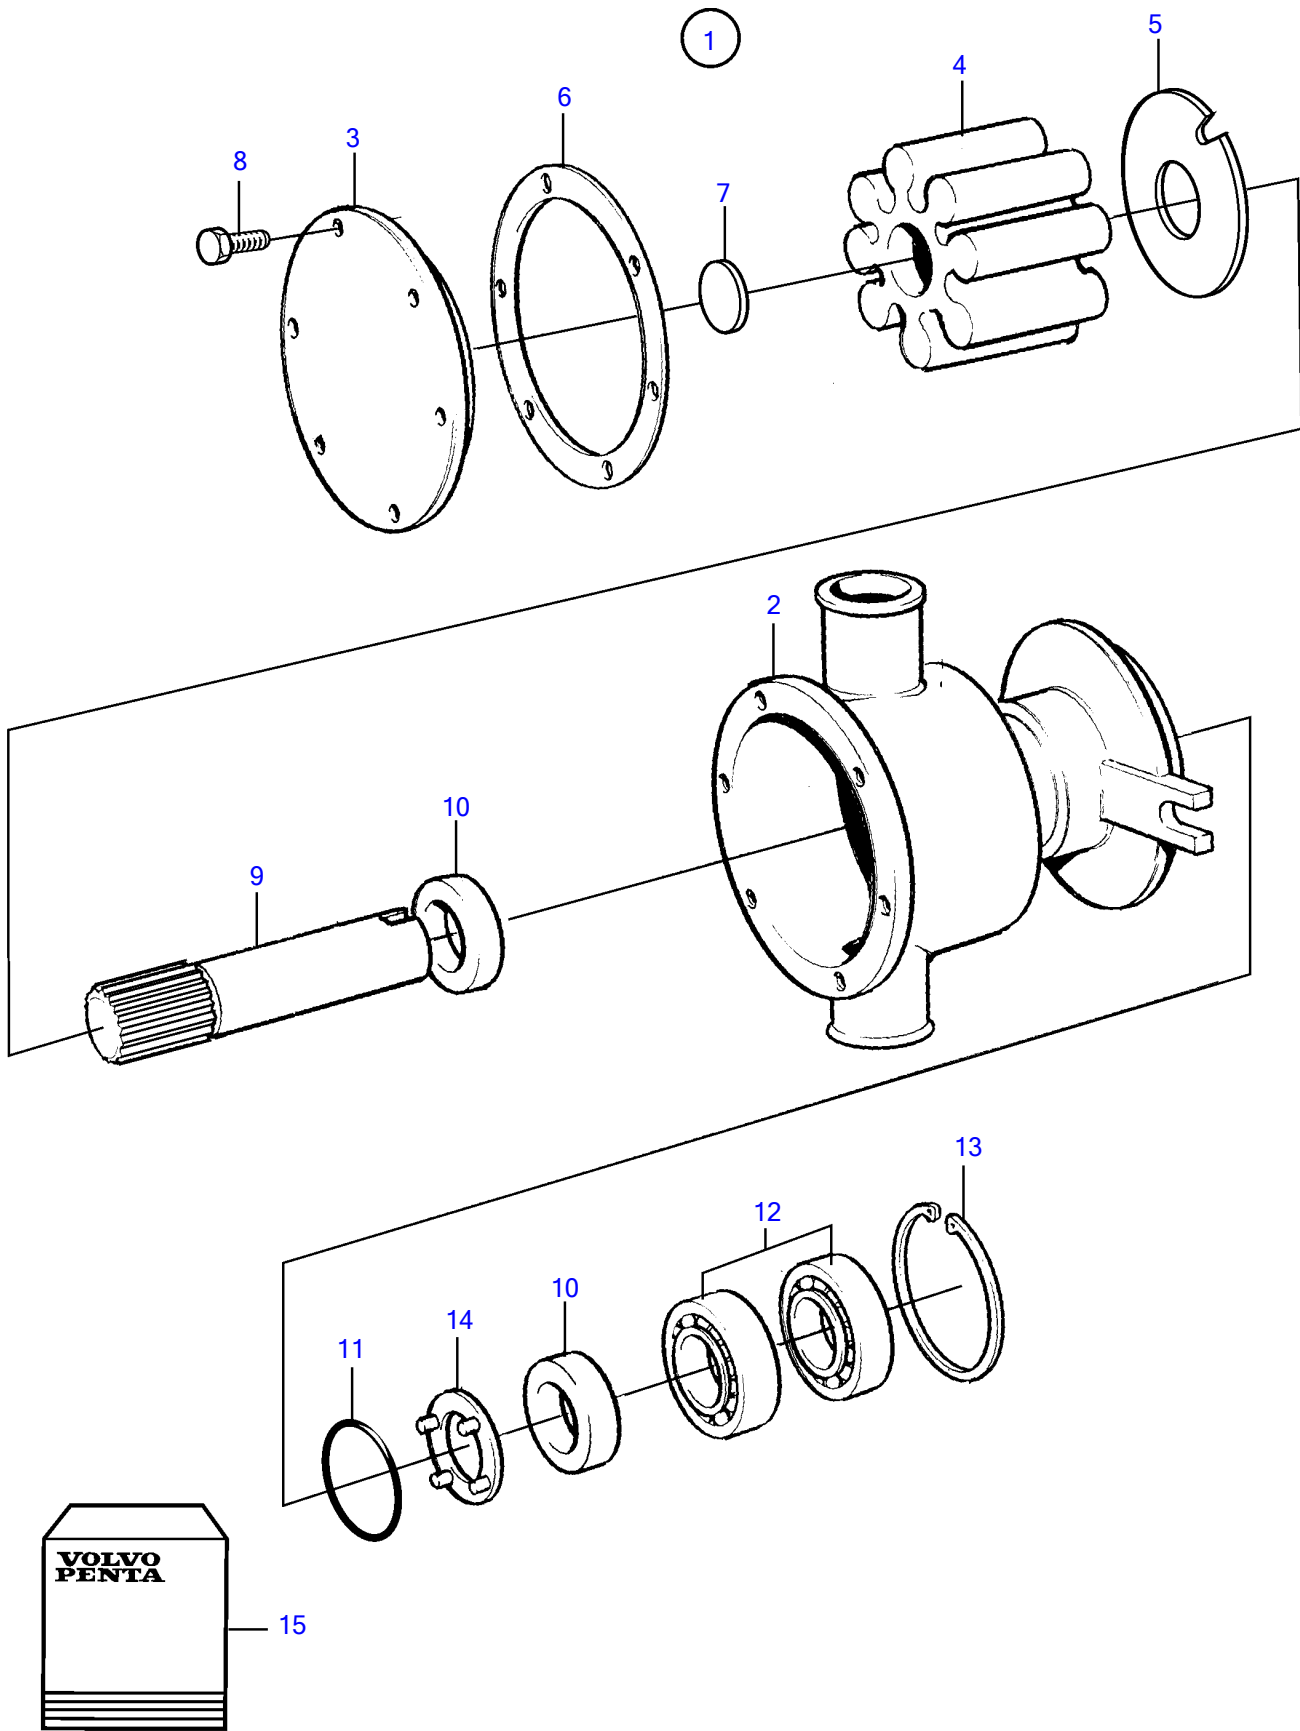

AD31L-A, AD31P-A, AD41L-A, AD41P-A, D41L-A, TAMD31L-A, TAMD31M-A, TAMD31P-A, TAMD31S-A, TAMD41H-A, TAMD41H-B, TAMD41P-A, TAMD41L-A, TAMD41M-A, TMD31L-A, TMD41L-A

AD31L-A, AD31P-A, AD41L-A, AD41P-A, D41L-A, TAMD31L-A, TAMD31M-A, TAMD31P-A, TAMD31S-A, TAMD41H-A, TAMD41H-B, TAMD41P-A, TAMD41L-A, TAMD41M-A, TMD31L-A, TMD41L-A

REF	PART NO.	QTY	DESCRIPTION	NOTES
1	3581558	1	Sea water pump	Repl by 3583115
2		1	• Housing	
3	3581617	1	• Cardboard tube	Included in overhaul kit.
4		1	• Impeller	Included in impeller kit.
6	3581618	1	• O-ring	Included in impeller kit.
7	827019	1	• Washer	Included in impeller kit.
8	841693	6	• Screw	Included in overhaul kit.
9		1	• Shaft	Included in overhaul kit.
10	827247	2	• Sealing ring	Included in overhaul kit.
11	960166	1	• O-ring	Included in overhaul kit.
12	11010	2	• Ball bearing	Included in overhaul kit.
13	914523	1	• Snap ring	Included in overhaul kit.
14	844580	1	• Support washer	
15	877373	1	Repair kit	See group 99
	3841697	1	Impeller kit	See group 99