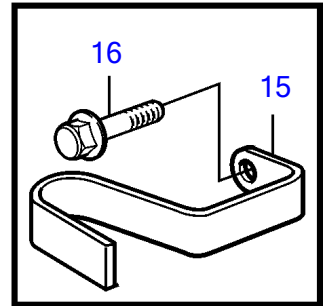

TAMD41H-A, TAMD41H-B, TAMD41P-A, TAMD41L-A, TAMD41M-A, TMD41L-A

TAMD41H-A, TAMD41H-B, TAMD41P-A, TAMD41L-A, TAMD41M-A, TMD41L-A

REF	PART NO.	QTY	DESCRIPTION	SEE SEC.	NOTES
1	860629	1	Sea water pump		
			.	3399	
	3581558	1	Sea water pump		
			.	6012	
	3583115	1	Sea water pump		
			.	6012	
	861198	1	Sea water pump		SOLAS
			.	2768	
	3581559	1	Sea water pump		
			.	6013	
	3583145	1	Sea water pump		
			.	6013	
2	858467	1	Companion flange		
3	968971	1	O-ring		
4	946173	2	Flange screw		
5	3580758	1	Bracket		
6	843075	1	Spacer sleeve		
7	955894	1	Washer		
8	945444	1	Flange screw		
9	961669	1	Hose clamp		
10	857045	1	Clamp		
11	843075	1	Spacer sleeve		
12	945444	1	Flange screw		
13	955894	1	Washer		
14	834974	1	Clamp		
15	861387	1	Bracket		
16	947760	1	Flange screw		
17	948746	1	Flange screw		
18	955893	1	Washer		
19	952640	1	Clamp		
20	846780	1	Bracket		
21	965181	1	Flange screw		
22	860997	1	Hose		Sea water pump-oil cooler.
23	943476	1	Hose clamp		
24	861738	1	Hose		Reverse gear-sea water pump.
25	961669	2	Hose clamp		
26	946544	1	Flange screw		
27	965558	1	Bracket		
28	952640	1	Clamp		
29	955893	1	Washer		
30	949278	1	Flange lock nut		
31	947760	1	Flange screw		