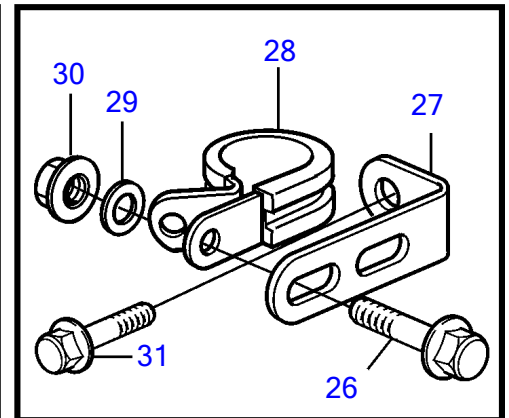

TAMD41H-A, TAMD41H-B, TAMD41P-A, TAMD41L-A, TAMD41M-A, TMD41L-A

TAMD41H-A, TAMD41H-B, TAMD41P-A, TAMD41L-A, TAMD41M-A, TMD41L-A

REF	PART NO.	QTY	DESCRIPTION	SEE SEC.	NOTES
1	860629	1	Sea water pump		
			.	3399	
	3581558	1	Sea water pump		
			.	6012	
	3583115	1	Sea water pump		
			.	6012	
	861198	1	Sea water pump		SOLAS
			.	2768	
	3581559	1	Sea water pump		
			.	6013	
	3583145	1	Sea water pump		
			.	6013	
2	858467	1	Companion flange		
3	968971	1	O-ring		
4	946173	2	Flange screw		
5	3580758	1	Bracket		
6	843075	1	Spacer sleeve		
7	955894	1	Washer		
8	945444	1	Flange screw		
9	961669	1	Hose clamp		
10	857045	1	Clamp		
11	843075	1	Spacer sleeve		
12	945444	1	Flange screw		
13	955894	1	Washer		
14	834974	1	Clamp		
15	861387	1	Bracket		
16	947760	1	Flange screw		
17	948746	1	Flange screw		
18	955893	1	Washer		
19	952640	1	Clamp		
20	846780	1	Bracket		
21	965181	1	Flange screw		
22	860997	1	Hose		Sea water pump-oil cooler.
23	943476	1	Hose clamp		
24	861738	1	Hose		Reverse gear-sea water pump.
25	961669	2	Hose clamp		
26	946544	1	Flange screw		
27	965558	1	Bracket		
28	952640	1	Clamp		
29	955893	1	Washer		
30	949278	1	Flange lock nut		
31	947760	1	Flange screw		