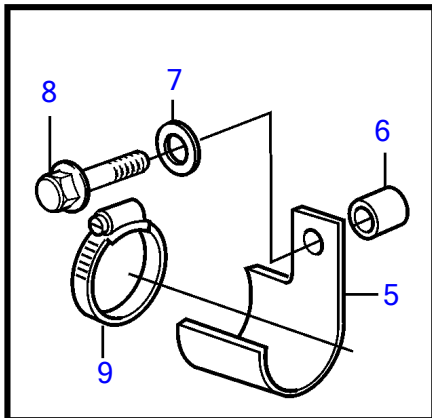

TAMD41H-A, TAMD41H-B, TAMD41P-A, TAMD41L-A, TAMD41M-A, TMD41L-A

TAMD41H-A, TAMD41H-B, TAMD41P-A, TAMD41L-A, TAMD41M-A, TMD41L-A

REF	PART NO.	QTY	DESCRIPTION	SEE SEC.	NOTES
1	860629	1	Sea water pump		
			.	3399	
	3581558	1	Sea water pump		
			.	6012	
	3583115	1	Sea water pump		
			.	6012	
	861198	1	Sea water pump		SOLAS
			.	2768	
	3581559	1	Sea water pump		
			.	6013	
	3583145	1	Sea water pump		
			.	6013	
2	858467	1	Companion flange		
3	968971	1	O-ring		
4	946173	2	Flange screw		
5	3580758	1	Bracket		
6	843075	1	Spacer sleeve		
7	955894	1	Washer		
8	945444	1	Flange screw		
9	961669	1	Hose clamp		
10	857045	1	Clamp		
11	843075	1	Spacer sleeve		
12	945444	1	Flange screw		
13	955894	1	Washer		
14	834974	1	Clamp		
15	861387	1	Bracket		
16	947760	1	Flange screw		
17	948746	1	Flange screw		
18	955893	1	Washer		
19	952640	1	Clamp		
20	846780	1	Bracket		
21	965181	1	Flange screw		
22	860997	1	Hose		Sea water pump-oil cooler.
23	943476	1	Hose clamp		
24	861738	1	Hose		Reverse gear-sea water pump.
25	961669	2	Hose clamp		
26	946544	1	Flange screw		
27	965558	1	Bracket		
28	952640	1	Clamp		
29	955893	1	Washer		
30	949278	1	Flange lock nut		
31	947760	1	Flange screw		