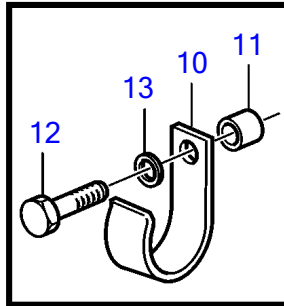

TAMD41H-A, TAMD41H-B, TAMD41P-A, TAMD41L-A, TAMD41M-A, TMD41L-A

TAMD41H-A, TAMD41H-B, TAMD41P-A, TAMD41L-A, TAMD41M-A, TMD41L-A

REF	PART NO.	QTY	DESCRIPTION	SEE SEC.	NOTES
1	860629	1	Sea water pump		
			.	3399	
	3581558	1	Sea water pump		
			.	6012	
	3583115	1	Sea water pump		
			.	6012	
	861198	1	Sea water pump		SOLAS
			.	2768	
	3581559	1	Sea water pump		
			.	6013	
	3583145	1	Sea water pump		
			.	6013	
2	858467	1	Companion flange		
3	968971	1	O-ring		
4	946173	2	Flange screw		
5	3580758	1	Bracket		
6	843075	1	Spacer sleeve		
7	955894	1	Washer		
8	945444	1	Flange screw		
9	961669	1	Hose clamp		
10	857045	1	Clamp		
11	843075	1	Spacer sleeve		
12	945444	1	Flange screw		
13	955894	1	Washer		
14	834974	1	Clamp		
15	861387	1	Bracket		
16	947760	1	Flange screw		
17	948746	1	Flange screw		
18	955893	1	Washer		
19	952640	1	Clamp		
20	846780	1	Bracket		
21	965181	1	Flange screw		
22	860997	1	Hose		Sea water pump-oil cooler.
23	943476	1	Hose clamp		
24	861738	1	Hose		Reverse gear-sea water pump.
25	961669	2	Hose clamp		
26	946544	1	Flange screw		
27	965558	1	Bracket		
28	952640	1	Clamp		
29	955893	1	Washer		
30	949278	1	Flange lock nut		
31	947760	1	Flange screw		