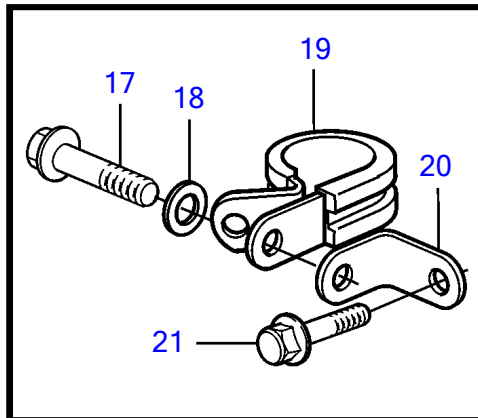

TAMD41H-A, TAMD41H-B, TAMD41P-A, TAMD41L-A, TAMD41M-A, TMD41L-A

TAMD41H-A, TAMD41H-B, TAMD41P-A, TAMD41L-A, TAMD41M-A, TMD41L-A

REF	PART NO.	QTY	DESCRIPTION	SEE SEC.	NOTES
1	860629	1	Sea water pump		
			.	3399	
	3581558	1	Sea water pump		
			.	6012	
	3583115	1	Sea water pump		
			.	6012	
	861198	1	Sea water pump		SOLAS
			.	2768	
	3581559	1	Sea water pump		
			.	6013	
	3583145	1	Sea water pump		
			.	6013	
2	858467	1	Companion flange		
3	968971	1	O-ring		
4	946173	2	Flange screw		
5	3580758	1	Bracket		
6	843075	1	Spacer sleeve		
7	955894	1	Washer		
8	945444	1	Flange screw		
9	961669	1	Hose clamp		
10	857045	1	Clamp		
11	843075	1	Spacer sleeve		
12	945444	1	Flange screw		
13	955894	1	Washer		
14	834974	1	Clamp		
15	861387	1	Bracket		
16	947760	1	Flange screw		
17	948746	1	Flange screw		
18	955893	1	Washer		
19	952640	1	Clamp		
20	846780	1	Bracket		
21	965181	1	Flange screw		
22	860997	1	Hose		Sea water pump-oil cooler.
23	943476	1	Hose clamp		
24	861738	1	Hose		Reverse gear-sea water pump.
25	961669	2	Hose clamp		
26	946544	1	Flange screw		
27	965558	1	Bracket		
28	952640	1	Clamp		
29	955893	1	Washer		
30	949278	1	Flange lock nut		
31	947760	1	Flange screw		