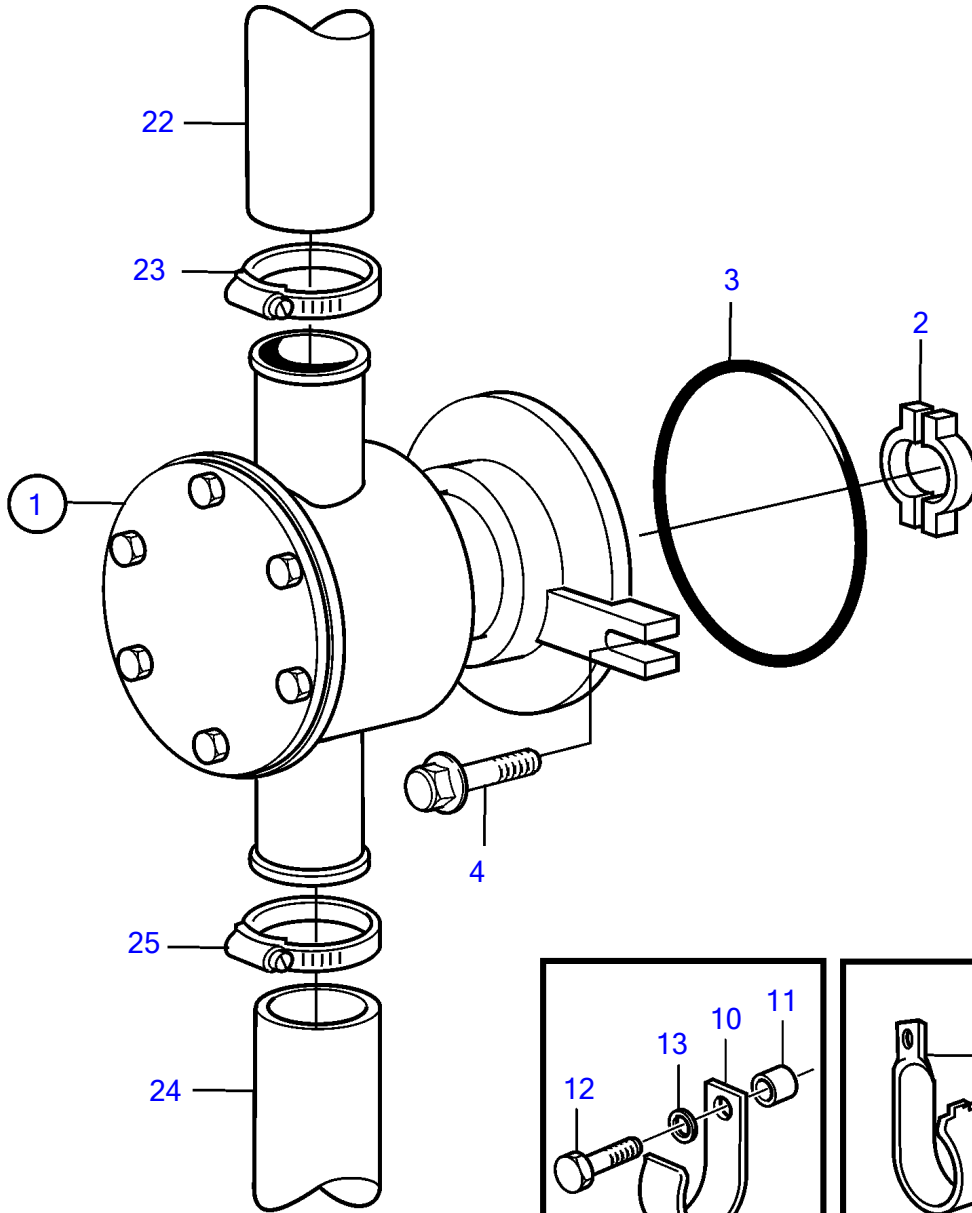

TAMD41H-A, TAMD41H-B, TAMD41P-A, TAMD41L-A, TAMD41M-A, TMD41L-A

TAMD41H-A, TAMD41H-B, TAMD41P-A, TAMD41L-A, TAMD41M-A, TMD41L-A

REF	PART NO.	QTY	DESCRIPTION	SEE SEC.	NOTES
1	860629	1	Sea water pump		
			.	3399	
	3581558	1	Sea water pump		
			.	6012	
	3583115	1	Sea water pump		
			.	6012	
	861198	1	Sea water pump		SOLAS
			.	2768	
	3581559	1	Sea water pump		
			.	6013	
	3583145	1	Sea water pump		
			.	6013	
2	858467	1	Companion flange		
3	968971	1	O-ring		
4	946173	2	Flange screw		
5	3580758	1	Bracket		
6	843075	1	Spacer sleeve		
7	955894	1	Washer		
8	945444	1	Flange screw		
9	961669	1	Hose clamp		
10	857045	1	Clamp		
11	843075	1	Spacer sleeve		
12	945444	1	Flange screw		
13	955894	1	Washer		
14	834974	1	Clamp		
15	861387	1	Bracket		
16	947760	1	Flange screw		
17	948746	1	Flange screw		
18	955893	1	Washer		
19	952640	1	Clamp		
20	846780	1	Bracket		
21	965181	1	Flange screw		
22	860997	1	Hose		Sea water pump-oil cooler.
23	943476	1	Hose clamp		
24	861738	1	Hose		Reverse gear-sea water pump.
25	961669	2	Hose clamp		
26	946544	1	Flange screw		
27	965558	1	Bracket		
28	952640	1	Clamp		
29	955893	1	Washer		
30	949278	1	Flange lock nut		
31	947760	1	Flange screw		