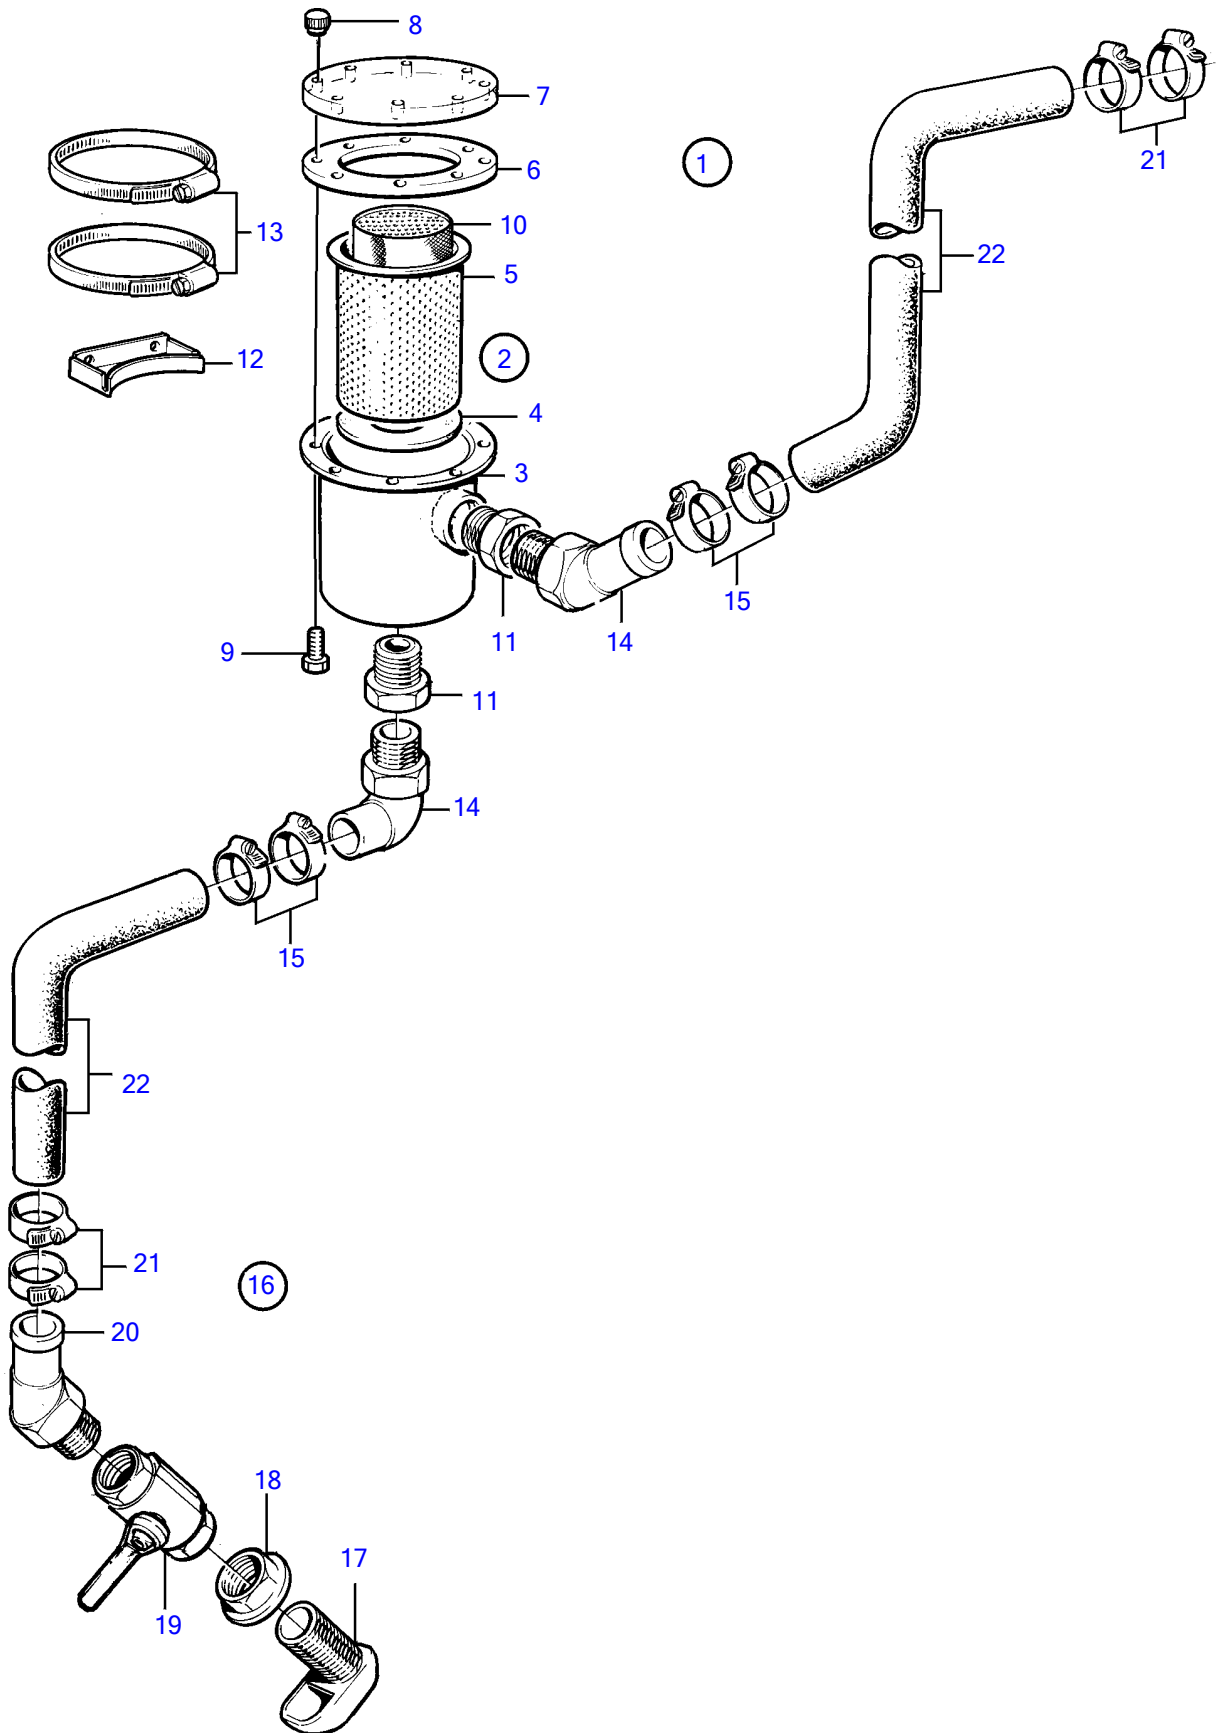

AD31L-A, AD31P-A, AD41L-A, AD41P-A, D41L-A, TAMD31L-A, TAMD31M-A, TAMD31P-A, TAMD31S-A, TAMD41H-A, TAMD41H-B, TAMD41P-A, TAMD41L-A, TAMD41M-A, TMD31L-A, TMD41L-A

AD31L-A, AD31P-A, AD41L-A, AD41P-A, D41L-A, TAMD31L-A, TAMD31M-A, TAMD31P-A, TAMD31S-A, TAMD41H-A, TAMD41H-B, TAMD41P-A, TAMD41L-A, TAMD41M-A, TMD31L-A, TMD41L-A

REF	PART NO.	QTY	DESCRIPTION	NOTES
1	1140034	1	Sea water filter	D=32mm
2	842466	1	• Sea water filter	
3		1	• • Housing	
4	3589331	1	• • Gasket kit	
5	843358	1	• • Filter	
6	3589331	1	• • Gasket kit	
7	843359	1	• • Cardboard tube	
8	843357	8	• • Nut	
9	(843362)	8	• • Screw	Obsolete part
10	844902	1	• Sea water filter	
11	844903	2	• Bushing	
12	828061	2	• Retainer	
13	961678	2	• Hose clamp	
14	828696	2	• Hose attachment	
15	961669	4	• Hose clamp	
16	1140129	1	Cooling water inlet	D=32mm
17	836876	1	• Strainer	
18	836879	1	• Nut	
19	1140125	1	• Ball valve	
20	828696	1	• Hose attachment	45°
21	961670	2	• Hose clamp	
22	1140664	X	Exhaust hose	D=32mm