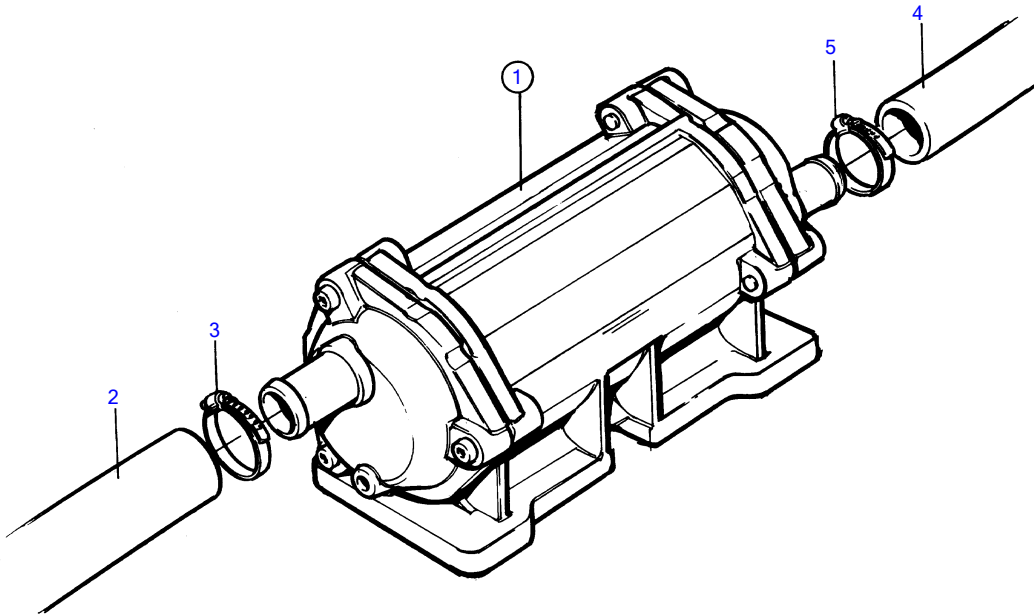

TMD41L-A

15583

TMD41L-A

REF	PART NO.	QTY	DESCRIPTION	SEE SEC.	NOTES
1	861601	1	Oil cooler		
			.		
			.	9730	
2	860643	1	Hose		Heat exchanger-oil cooler.
3	943475	1	Hose clamp		
4	860997	1	Hose		Sea water pump-oil cooler.
5	943475	1	Hose clamp		