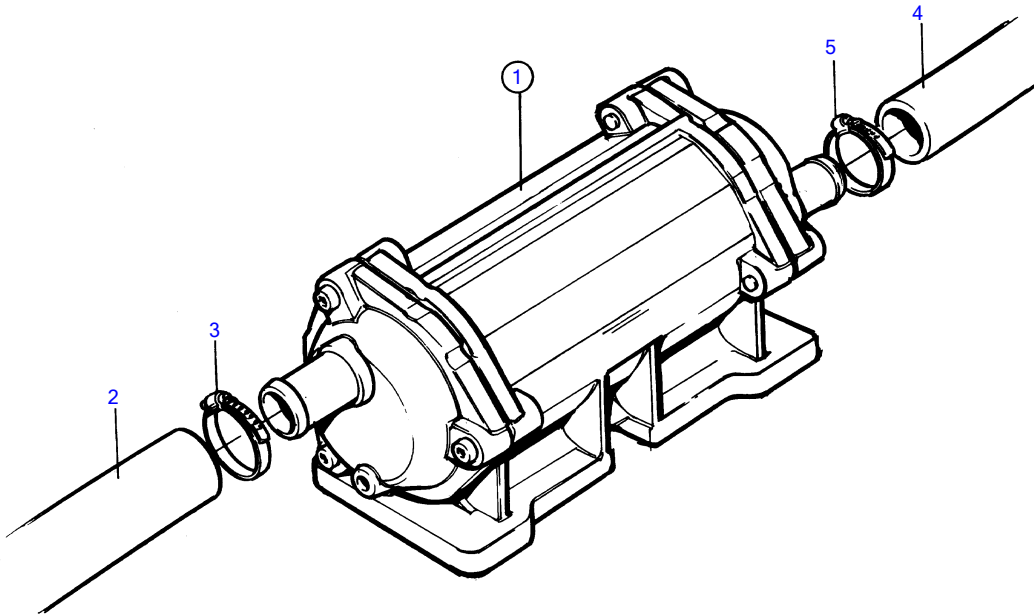

D41L-A

15583

D41L-A

REF	PART NO.	QTY	DESCRIPTION	SEE SEC.	NOTES
1	861601	1	Oil cooler		
			.		
			.	9730	
2	860643	1	Hose		Heat exchanger-oil cooler.
3	943475	1	Hose clamp		
4	860997	1	Hose		Sea water pump-oil cooler., Alt
	861018	1	Hose		Sea water filter-oil cooler., Alt
5	943475	1	Hose clamp		Alt