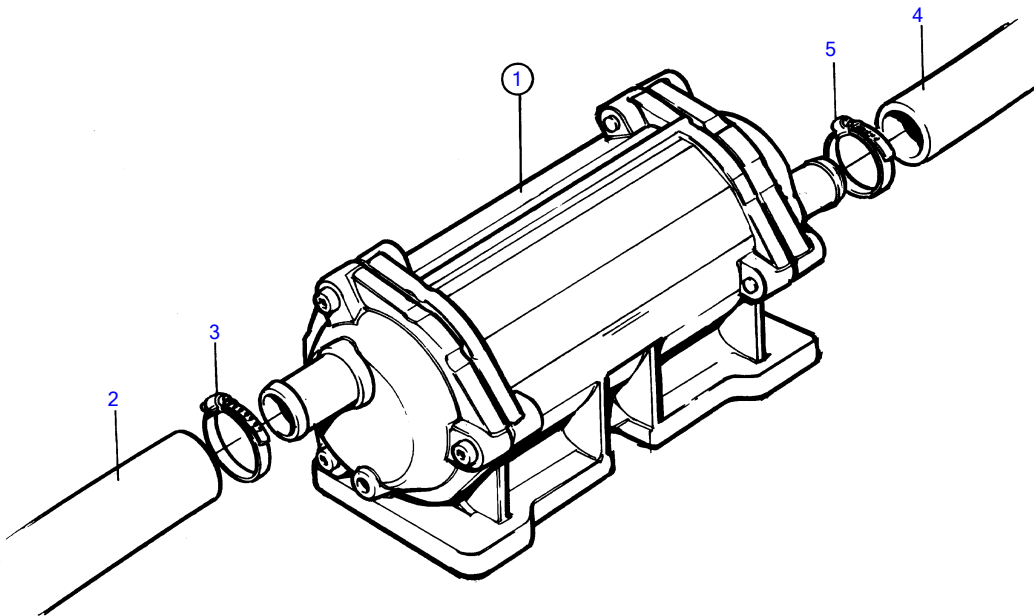

TAMD31L-A, TAMD31M-A, TAMD31P-A, TAMD31S-A

15583

TAMD31L-A, TAMD31M-A, TAMD31P-A, TAMD31S-A

REF	PART NO.	QTY	DESCRIPTION	SEE SEC.	NOTES
1	861600	1	Oil cooler		
			.		
			.	2748	
2	860644	1	Hose		After cooler-oil cooler.
3	943475	1	Hose clamp		
4	860997	1	Hose		Sea water pump-oil cooler.
5	943475	1	Hose clamp		