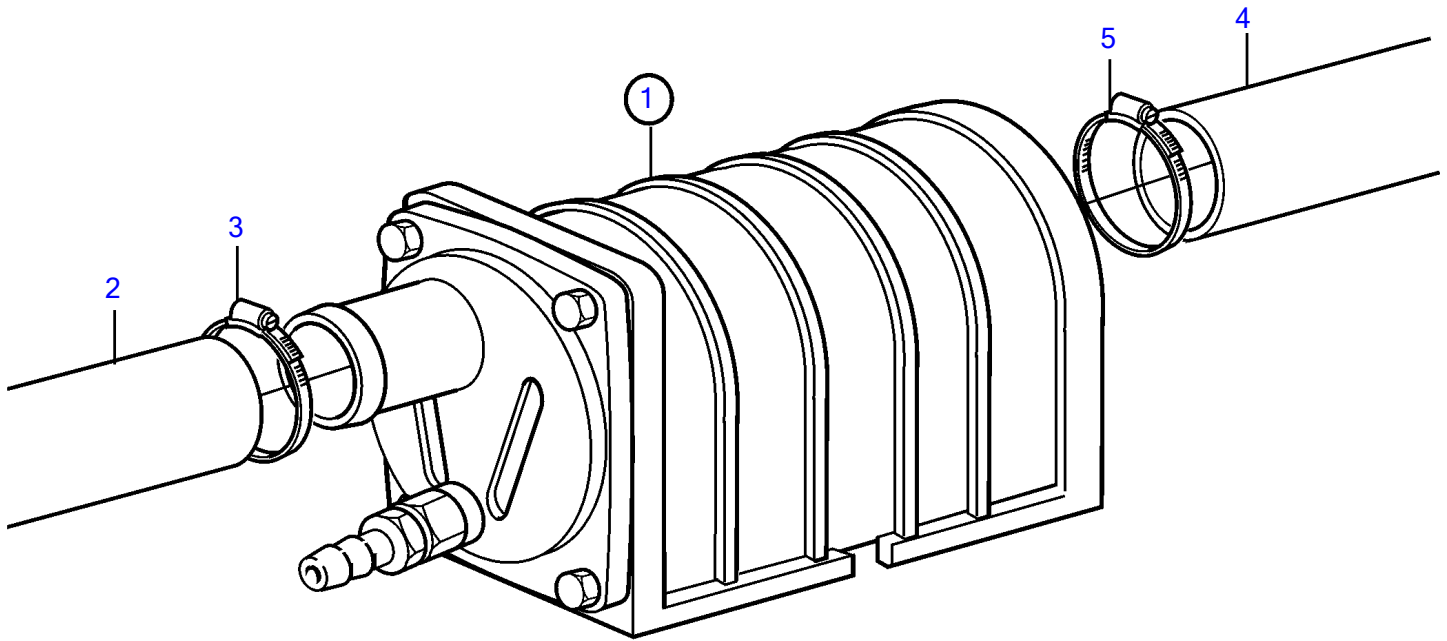

TAMD41P-A, TAMD41L-A, TAMD41M-A

18292

TAMD41P-A, TAMD41L-A, TAMD41M-A

| REF | PART NO. | QTY | DESCRIPTION | SEE SEC. | NOTES |
|-----|----------|-----|-------------|----------|----------------------------|
| 1 | 860635 | 1 | Oil cooler | | |
| | | | . | | |
| | | | . | 918 | |
| 2 | 860404 | 1 | Hose | | After cooler-oil cooler. |
| 3 | 943475 | 1 | Hose clamp | | |
| 4 | 860997 | 1 | Hose | | Sea water pump-oil cooler. |
| 5 | 943475 | 1 | Hose clamp | | |