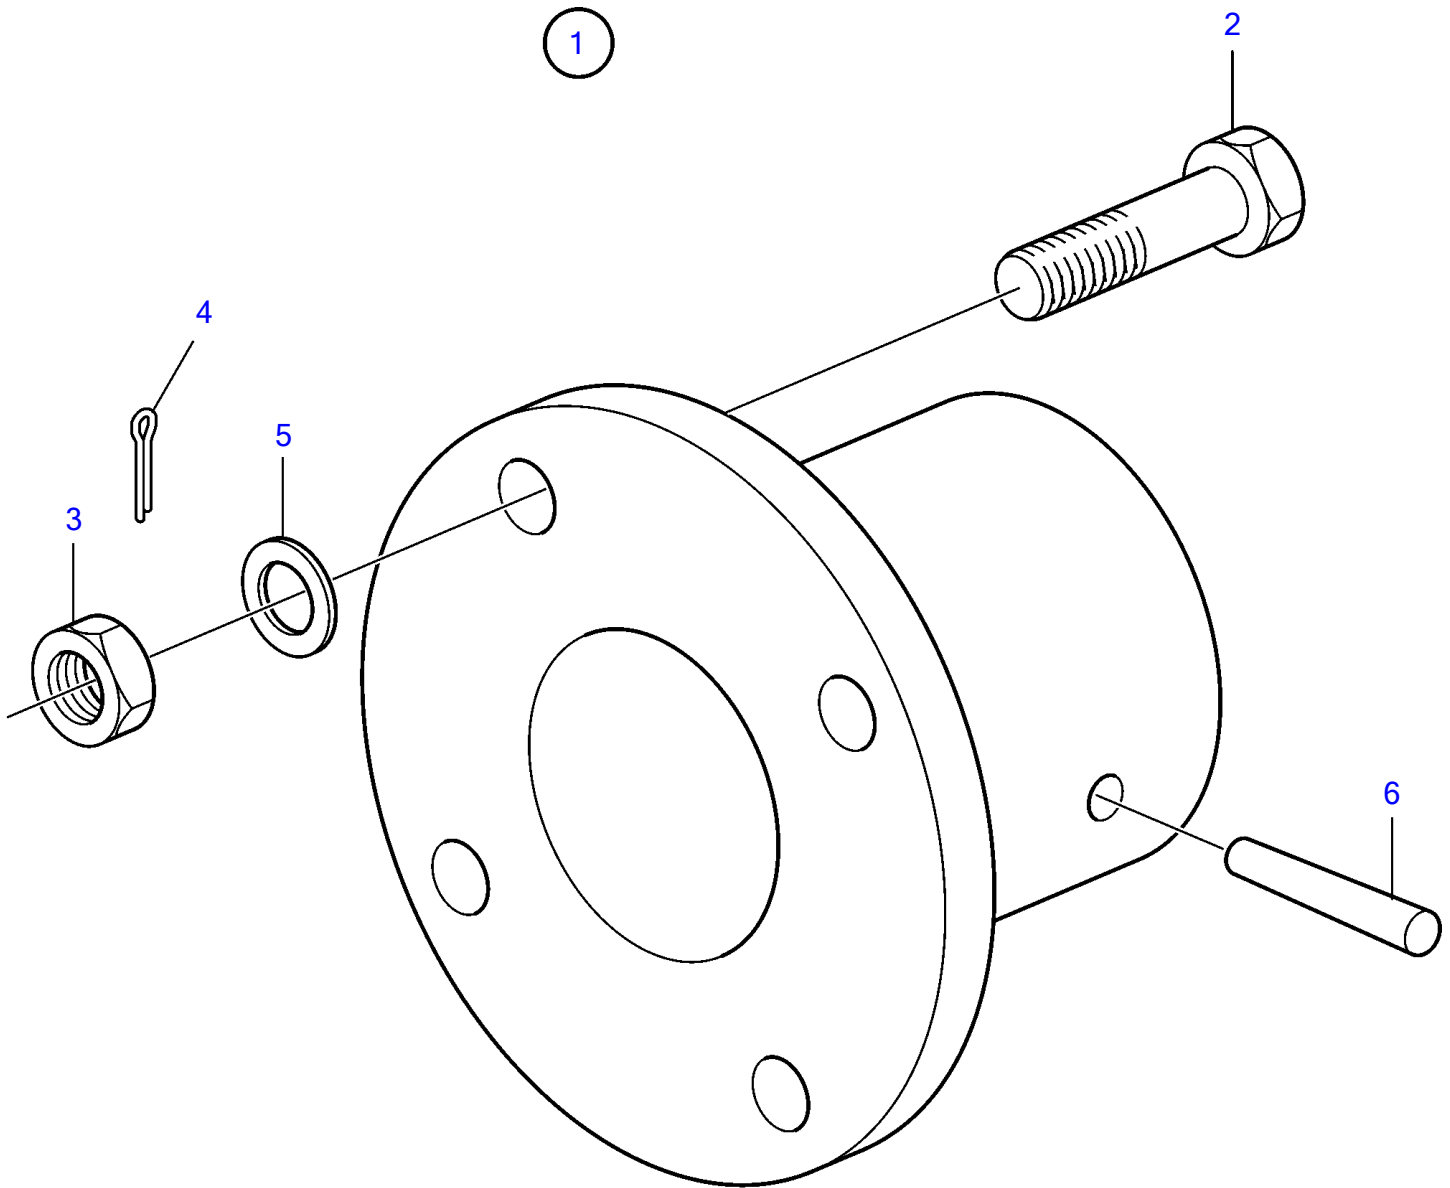

AD31D, AD31XD, TAM31D, TMD31D

4624

AD31D, AD31XD, TAM31D, TMD31D

REF	PART NO.	QTY	DESCRIPTION	NOTES
1	(829281)	1	Clutch half	Obsolete part
2	955692	4	• Hexagon screw	L=32mm
	955691	4	• Hexagon screw	L=25mm
3	955883	4	• Castle nut	
4	907834	4	• Split pin	
5	941904	4	• Spring washer	
6	907617	1	• Taper pin	