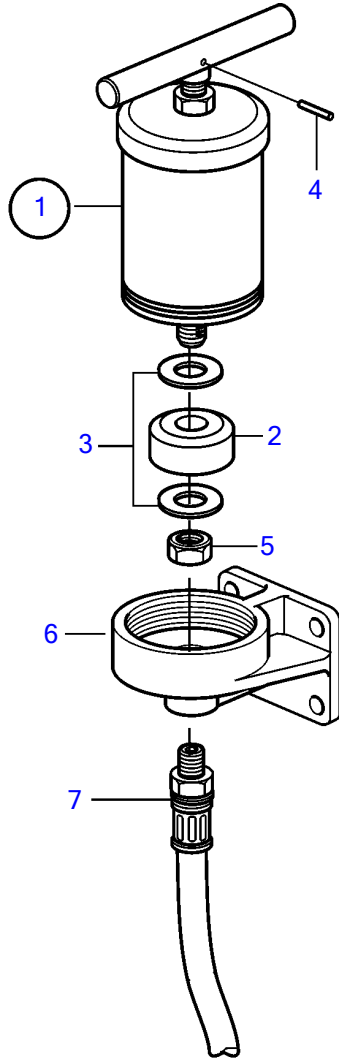

AD31D, AD31XD, TAMD31D, TMD31D

9664

AD31D, AD31XD, TAM31D, TMD31D

REF	PART NO.	QTY	DESCRIPTION	NOTES
1	827184	1	Grease press	
2	815579	1	• Leather cuff	
3	948087	2	• Washer	
4	(907173)	1	• Grooved pin	Obsolete part
5	950354	1	• Lock nut	
6		1	• Retainer	
7	833842	1	Hose	
8	859013	1	Stuffing box	D=30mm
	859014	1	Stuffing box	D=35mm
9		1	• Nut	
10	859006	3	• Box gasket	D=30mm
	859007	3	• Box gasket	D=35mm
11		1	• Nut	
12	914138	1	• Lubricator	
13		1	• Stuffing box	
14	961674	3	• Hose clamp	
15	825673	X	• Rubber hose	D=30mm
	(827179)	X	• Rubber hose	D=35mm, Obsolete part