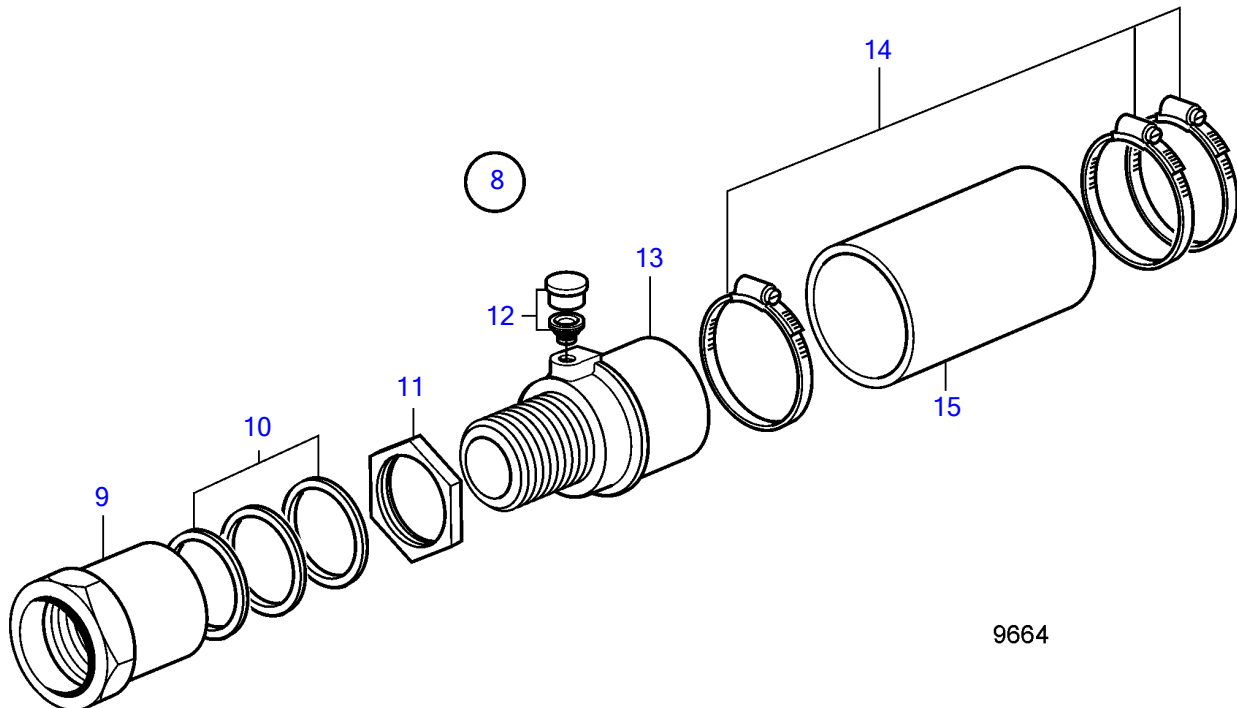

AD31D, AD31XD, TAMD31D, TMD31D

9664

AD31D, AD31XD, TAM31D, TMD31D

REF	PART NO.	QTY	DESCRIPTION	NOTES
1	827184	1	Grease press	
2	815579	1	• Leather cuff	
3	948087	2	• Washer	
4	(907173)	1	• Grooved pin	Obsolete part
5	950354	1	• Lock nut	
6		1	• Retainer	
7	833842	1	Hose	
8	859013	1	Stuffing box	D=30mm
	859014	1	Stuffing box	D=35mm
9		1	• Nut	
10	859006	3	• Box gasket	D=30mm
	859007	3	• Box gasket	D=35mm
11		1	• Nut	
12	914138	1	• Lubricator	
13		1	• Stuffing box	
14	961674	3	• Hose clamp	
15	825673	X	• Rubber hose	D=30mm
	(827179)	X	• Rubber hose	D=35mm, Obsolete part