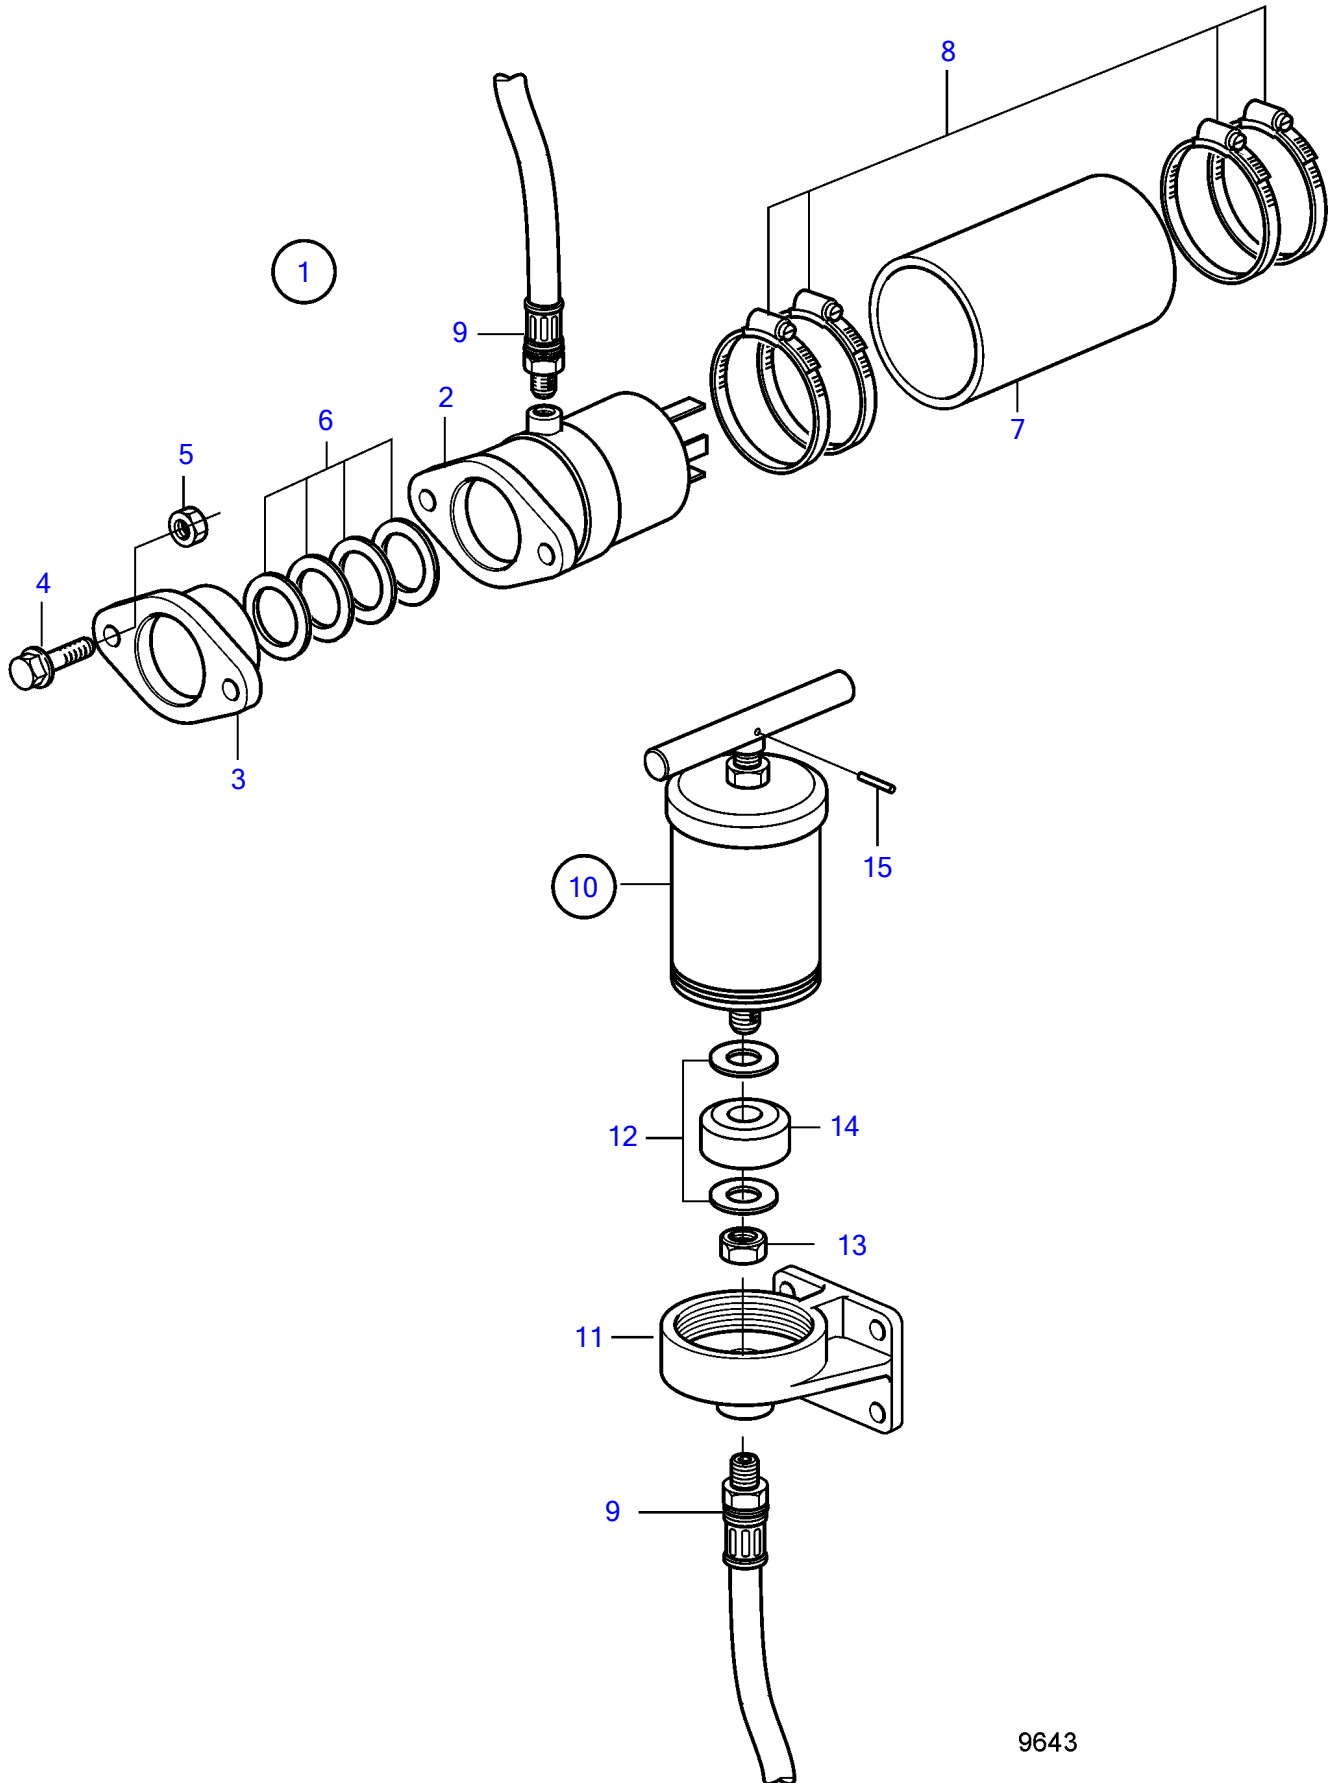

AD31D, AD31XD, TAM31D, TMD31D

9643

AD31D, AD31XD, TAMD31D, TMD31D

REF	PART NO.	QTY	DESCRIPTION	NOTES
1	859017	1	Stuffing box	D=45mm
2	(828191)	1	• Stuffing box	Obsolete part
3		1	• Gland	
4	963568	2	• Hexagon screw	
5	17624	2	• Hexagon nut	
6	859028	4	• Box gasket	
7	(828172)	1	• Hose	Obsolete part
8	961674	4	• Hose clamp	
9	833842	1	• Hose	
10	827184	1	• Grease press	
11		1	• • End cover	
12	948087	2	• • Washer	
13	950354	1	• • Lock nut	
14	815579	1	• • Leather cuff	
15	(907173)	1	• • Grooved pin	Obsolete part