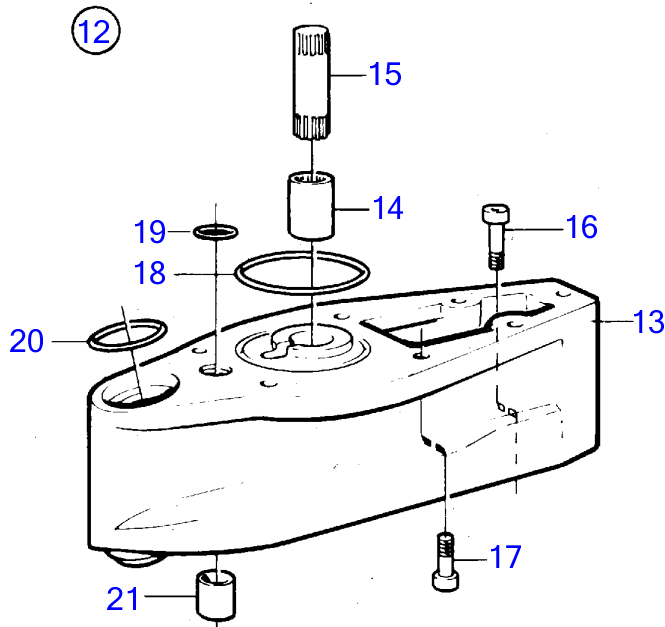

AD31D, AD31XD, TAMD31D, TMD31D

16576

AD31D, AD31XD, TAMD31D, TMD31D

REF	PART NO.	QTY	DESCRIPTION
22	3851712	1	Extension kit
23		1	• Intermediate section
24	854684	1	• Splined sleeve
25	959448	3	• Hex. socket screw
26	959461	4	• Hex. socket screw
27	925256	1	• O-ring
28	125017	1	• O-ring
29	941820	1	• O-ring
30	897823	1	• Oil pipe