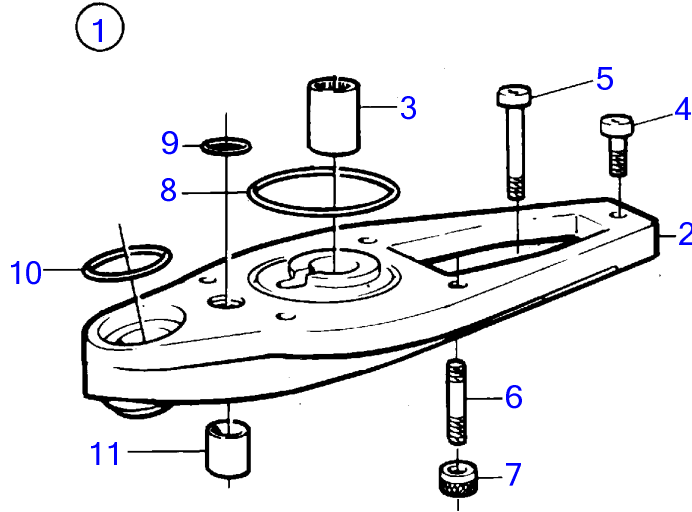

AD31D, AD31XD, TAMD31D, TMD31D

16576

AD31D, AD31XD, TAMD31D, TMD31D

REF	PART NO.	QTY	DESCRIPTION
22	3851712	1	Extension kit
23		1	• Intermediate section
24	854684	1	• Splined sleeve
25	959448	3	• Hex. socket screw
26	959461	4	• Hex. socket screw
27	925256	1	• O-ring
28	125017	1	• O-ring
29	941820	1	• O-ring
30	897823	1	• Oil pipe