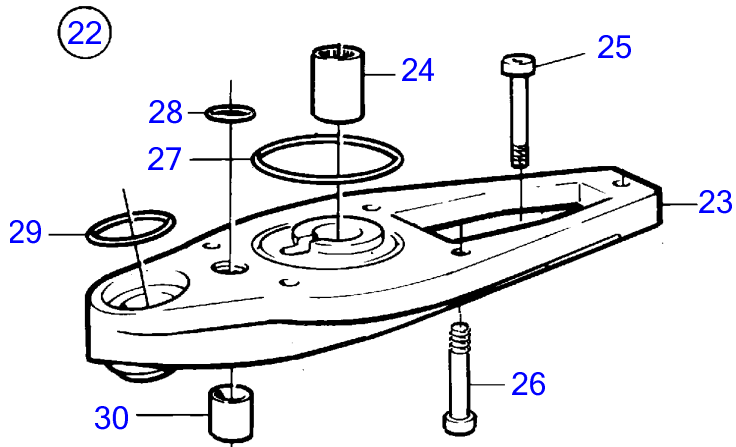

AD31D, AD31XD, TAMD31D, TMD31D

16576

AD31D, AD31XD, TAMD31D, TMD31D

REF	PART NO.	QTY	DESCRIPTION
22	3851712	1	Extension kit
23		1	• Intermediate section
24	854684	1	• Splined sleeve
25	959448	3	• Hex. socket screw
26	959461	4	• Hex. socket screw
27	925256	1	• O-ring
28	125017	1	• O-ring
29	941820	1	• O-ring
30	897823	1	• Oil pipe