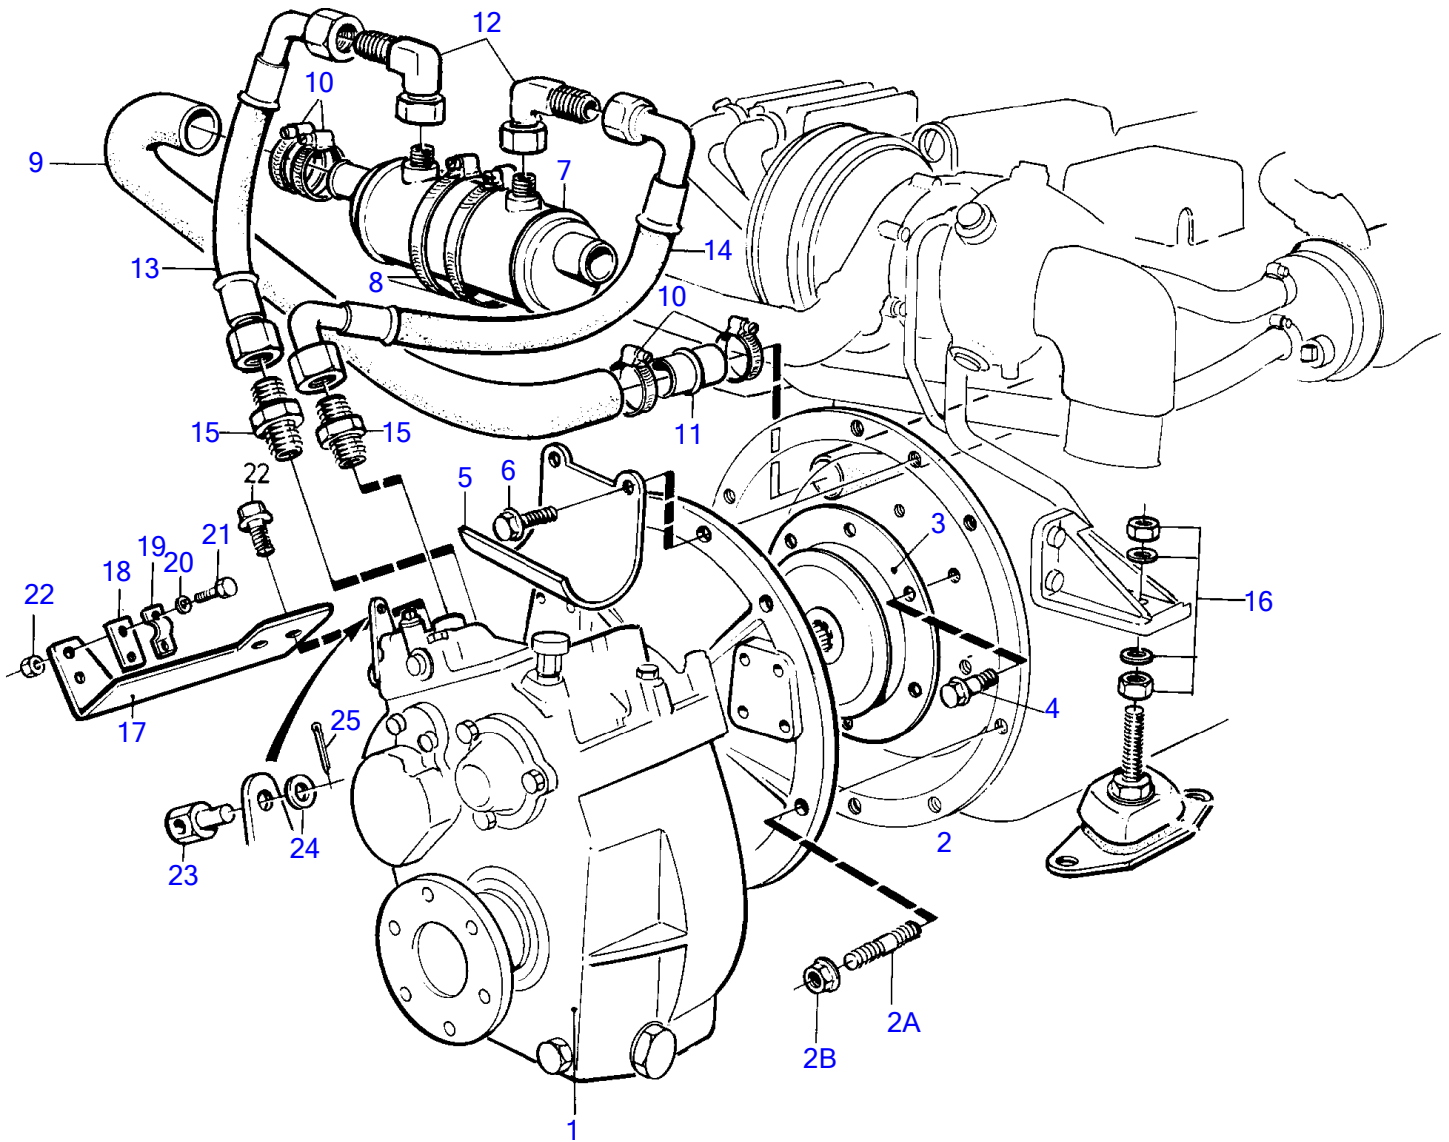

TAMD31D

TAMD31D

REF	PART NO.	QTY	DESCRIPTION	NOTES
1		1	Reversing gear	
2		1	Lock	
2A	953067	4	Stud	
2B	971095	4	Flange nut	
3	872987	1	Clutch	
4	946173	6	Flange screw	
5	859592	1	Bracket	
6	946752	5	Flange screw	
7	872626	1	Oil cooler	
8	961674	2	Hose clamp	
9	861089	1	Hose	
10	961669	4	Hose clamp	
11	861090	1	Tube	
12	946369	2	Elbow nipple	
13	872637	1	Hose	
14	872638	1	Hose	
15	856793	2	Nipple	
16		4	Engine suspension	See group 21
17	858366	1	Bracket	
18	819068	1	Washer	
19	21471054	1	Bracket	
20	940090	2	Washer	
21	955246	2	Hexagon screw	
22	946577	2	Lock nut	
23	833133	1	Cube	
24	955893	1	Washer	
25	17276	1	Split pin	