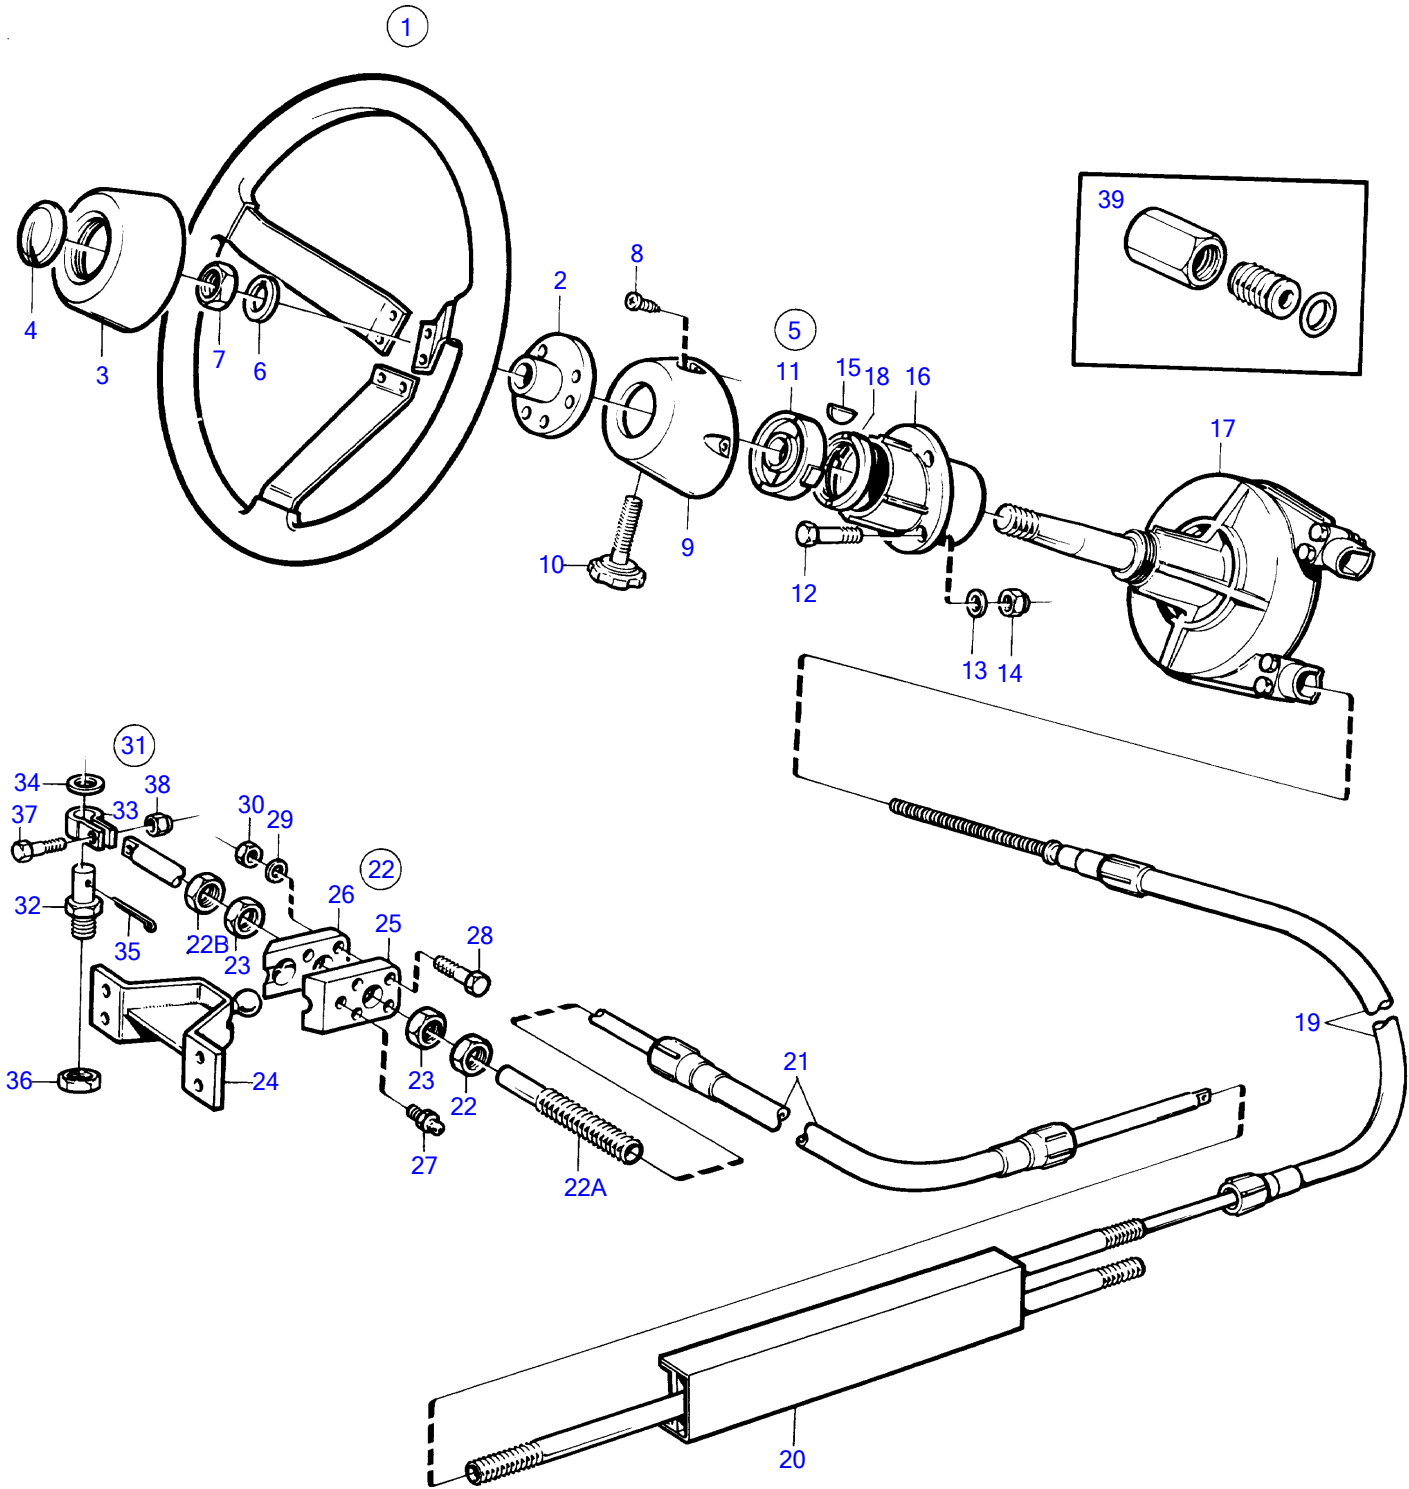

AD31D, AD31XD, TAMD31D, TMD31D

15565