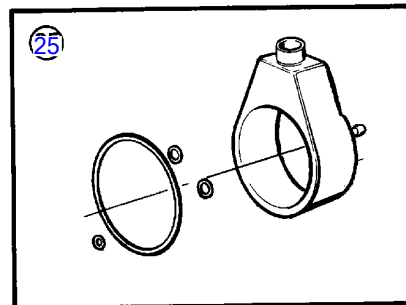

AD31D, AD31XD, TAMD31D, TMD31D

7222

AD31D, AD31XD, TAMD31D, TMD31D

REF	PART NO.	QTY	DESCRIPTION	NOTES
1	(838310)	1	Power steering pump	Obsolete part
2		1	• Housing	
3		1	• Drive shaft kit	
4		1	• Axle shaft	
5	273881	1	• Sealing ring kit	
5A	(1272634)	X	• Adjusting washer	TH=0.05mm, Obsolete part
5	(1272635)	X	• Adjusting washer	TH=0.10mm, Obsolete part
	(1272636)	X	• Adjusting washer	TH=0.20mm, Obsolete part
	(1272637)	X	• Adjusting washer	TH=0.30mm, Obsolete part
6		1	• Hub	
7	1272412	2	• Seal	
8		1	• Rotor kit	
9		1	• Rotor	
10		1	• Vane	
11		1	• Ring	
12	(273905)	1	• Valve kit	Obsolete part
13		1	• • Valve	
14		1	• • Spring	
15	(1272427)	1	• Pin	Obsolete part
16	(1329586)	1	• Plate	Obsolete part
17		1	• Plate	
18	(1329589)	1	• Lock ring	Obsolete part
19	855735	1	• Sealing kit	
20		1	• • O-ring	
21		1	• • O-ring	
22		2	• • O-ring	
23		2	• • O-ring	
24	(1272431)	1	• • Lock ring	Obsolete part
25	855544	1	• Oil reservoir kit	
26		1	• • O-ring	
27		1	• • O-ring	
28		1	• • O-ring	
29	855574	2	• Stud	
30	1330839	1	• Cover	