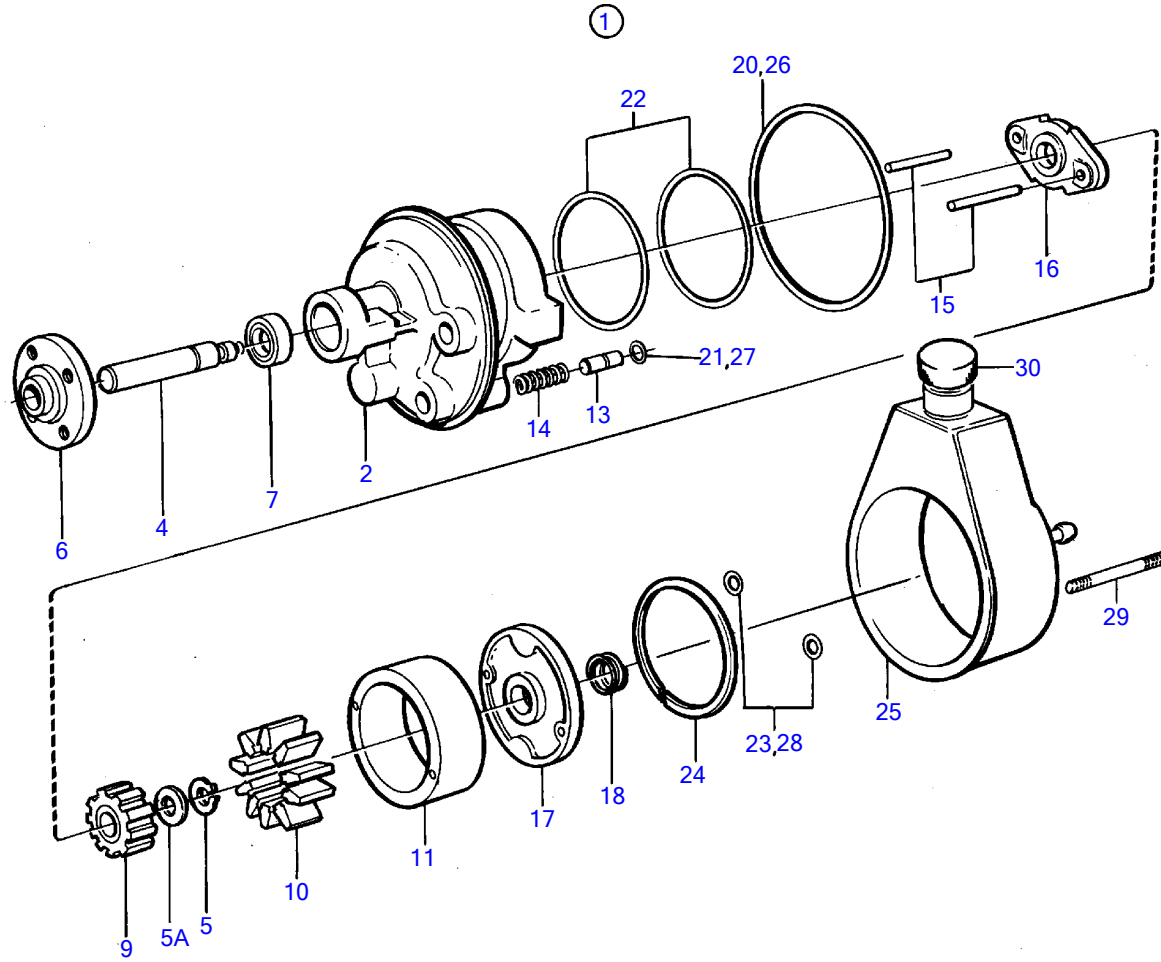

AD31D, AD31XD, TAMD31D, TMD31D

7222

AD31D, AD31XD, TAMD31D, TMD31D

REF	PART NO.	QTY	DESCRIPTION	NOTES
1	(838310)	1	Power steering pump	Obsolete part
2		1	• Housing	
3		1	• Drive shaft kit	
4		1	• Axle shaft	
5	273881	1	• Sealing ring kit	
5A	(1272634)	X	• Adjusting washer	TH=0.05mm, Obsolete part
5	(1272635)	X	• Adjusting washer	TH=0.10mm, Obsolete part
	(1272636)	X	• Adjusting washer	TH=0.20mm, Obsolete part
	(1272637)	X	• Adjusting washer	TH=0.30mm, Obsolete part
6		1	• Hub	
7	1272412	2	• Seal	
8		1	• Rotor kit	
9		1	• Rotor	
10		1	• Vane	
11		1	• Ring	
12	(273905)	1	• Valve kit	Obsolete part
13		1	• • Valve	
14		1	• • Spring	
15	(1272427)	1	• Pin	Obsolete part
16	(1329586)	1	• Plate	Obsolete part
17		1	• Plate	
18	(1329589)	1	• Lock ring	Obsolete part
19	855735	1	• Sealing kit	
20		1	• • O-ring	
21		1	• • O-ring	
22		2	• • O-ring	
23		2	• • O-ring	
24	(1272431)	1	• • Lock ring	Obsolete part
25	855544	1	• Oil reservoir kit	
26		1	• • O-ring	
27		1	• • O-ring	
28		1	• • O-ring	
29	855574	2	• Stud	
30	1330839	1	• Cover	