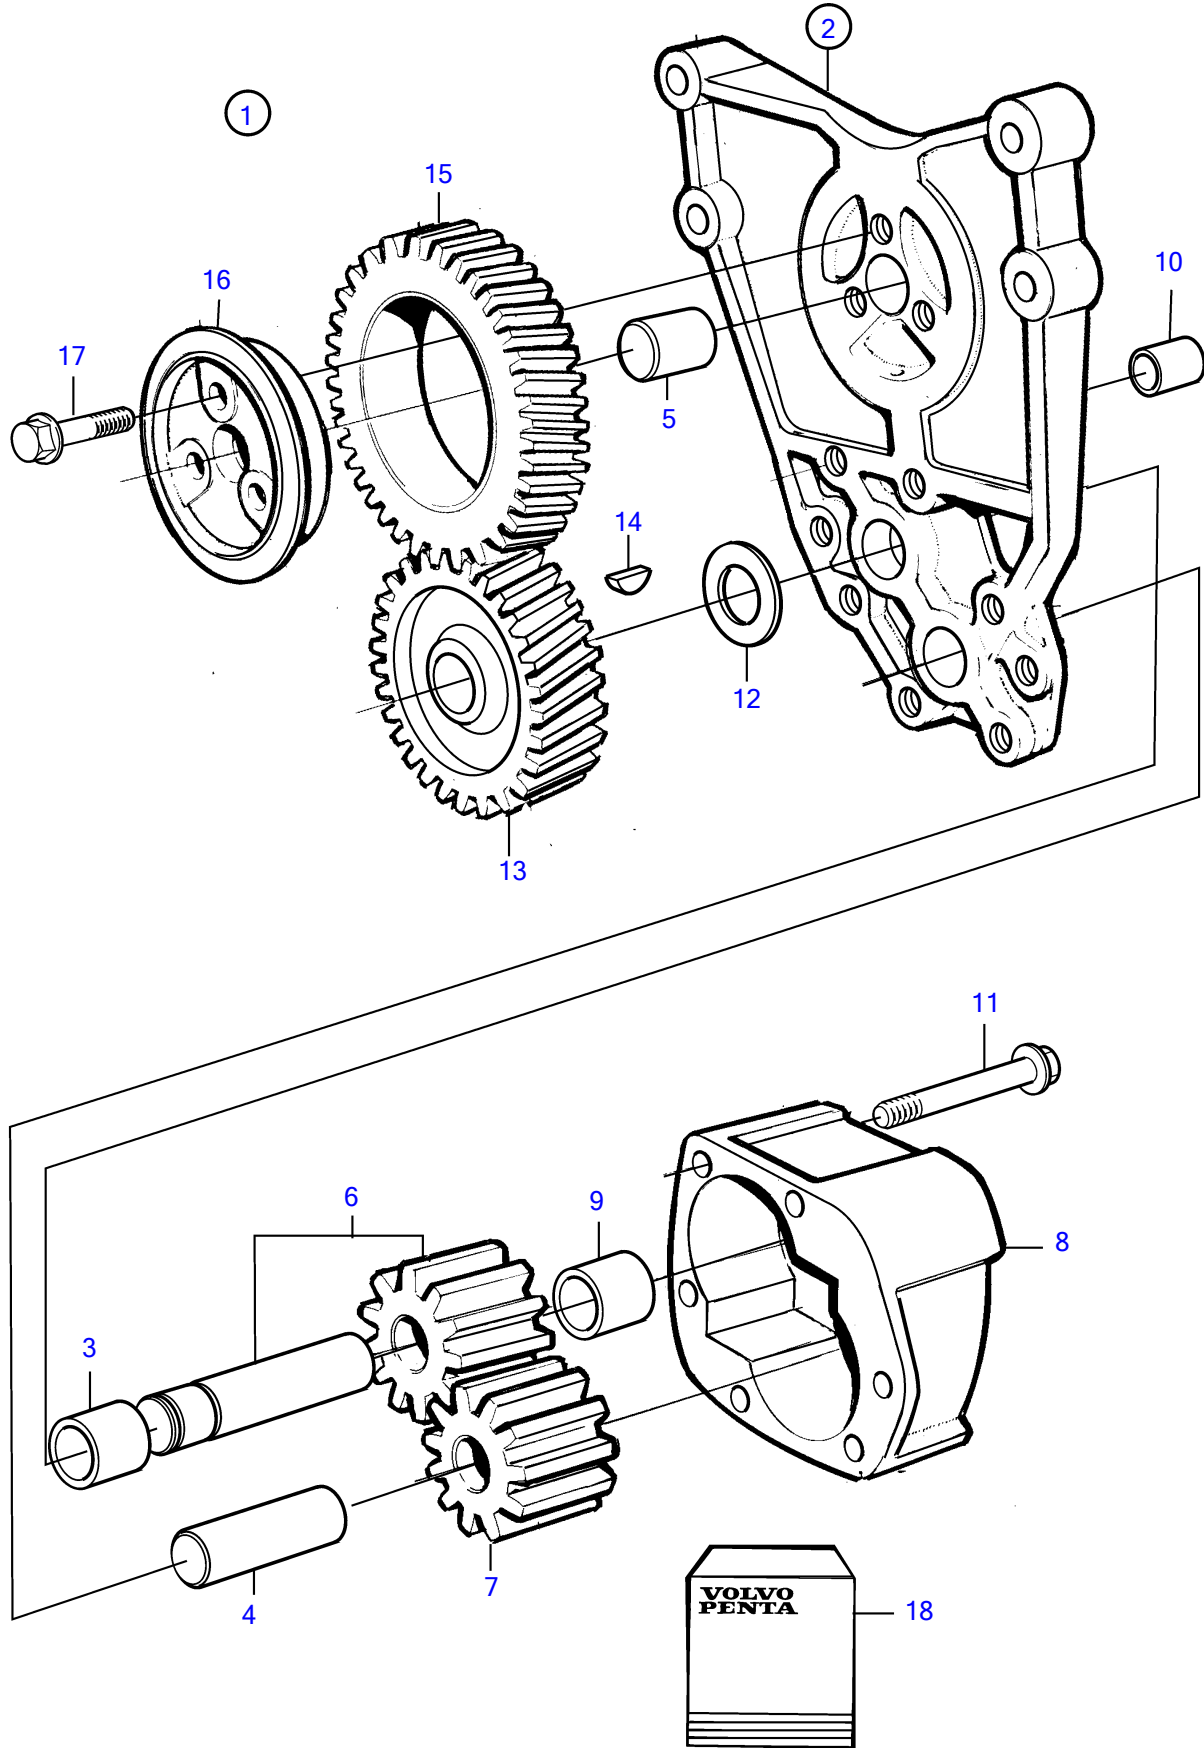

AD31D, AD31XD

AD31D, AD31XD

REF	PART NO.	QTY	DESCRIPTION	NOTES
1	860721	1	Oil pump	
2	(1542211)	1	• Bracket	Obsolete part
3	470234	1	• • Bushing	
4	420043	1	• • Pivot pin	
5	(950614)	1	• • Pin	Obsolete part
6	860722	1	• Shaft, with gear	
7	425185	1	• Gear	
8		1	• Housing	
9	401146	2	• Guide sleeve	
10	470234	1	• Bushing	
11	973924	2	• Flange screw	
12	424133	1	• Washer	
13	1542214	1	• Gear	
14	910115	1	• Woodruff key	
15	1542215	1	• Oil pump wheel	
16	1542218	1	• Bearing sleeve	
17	946470	3	• Flange screw	
18	276166	1	Oil pump kit	See group 99