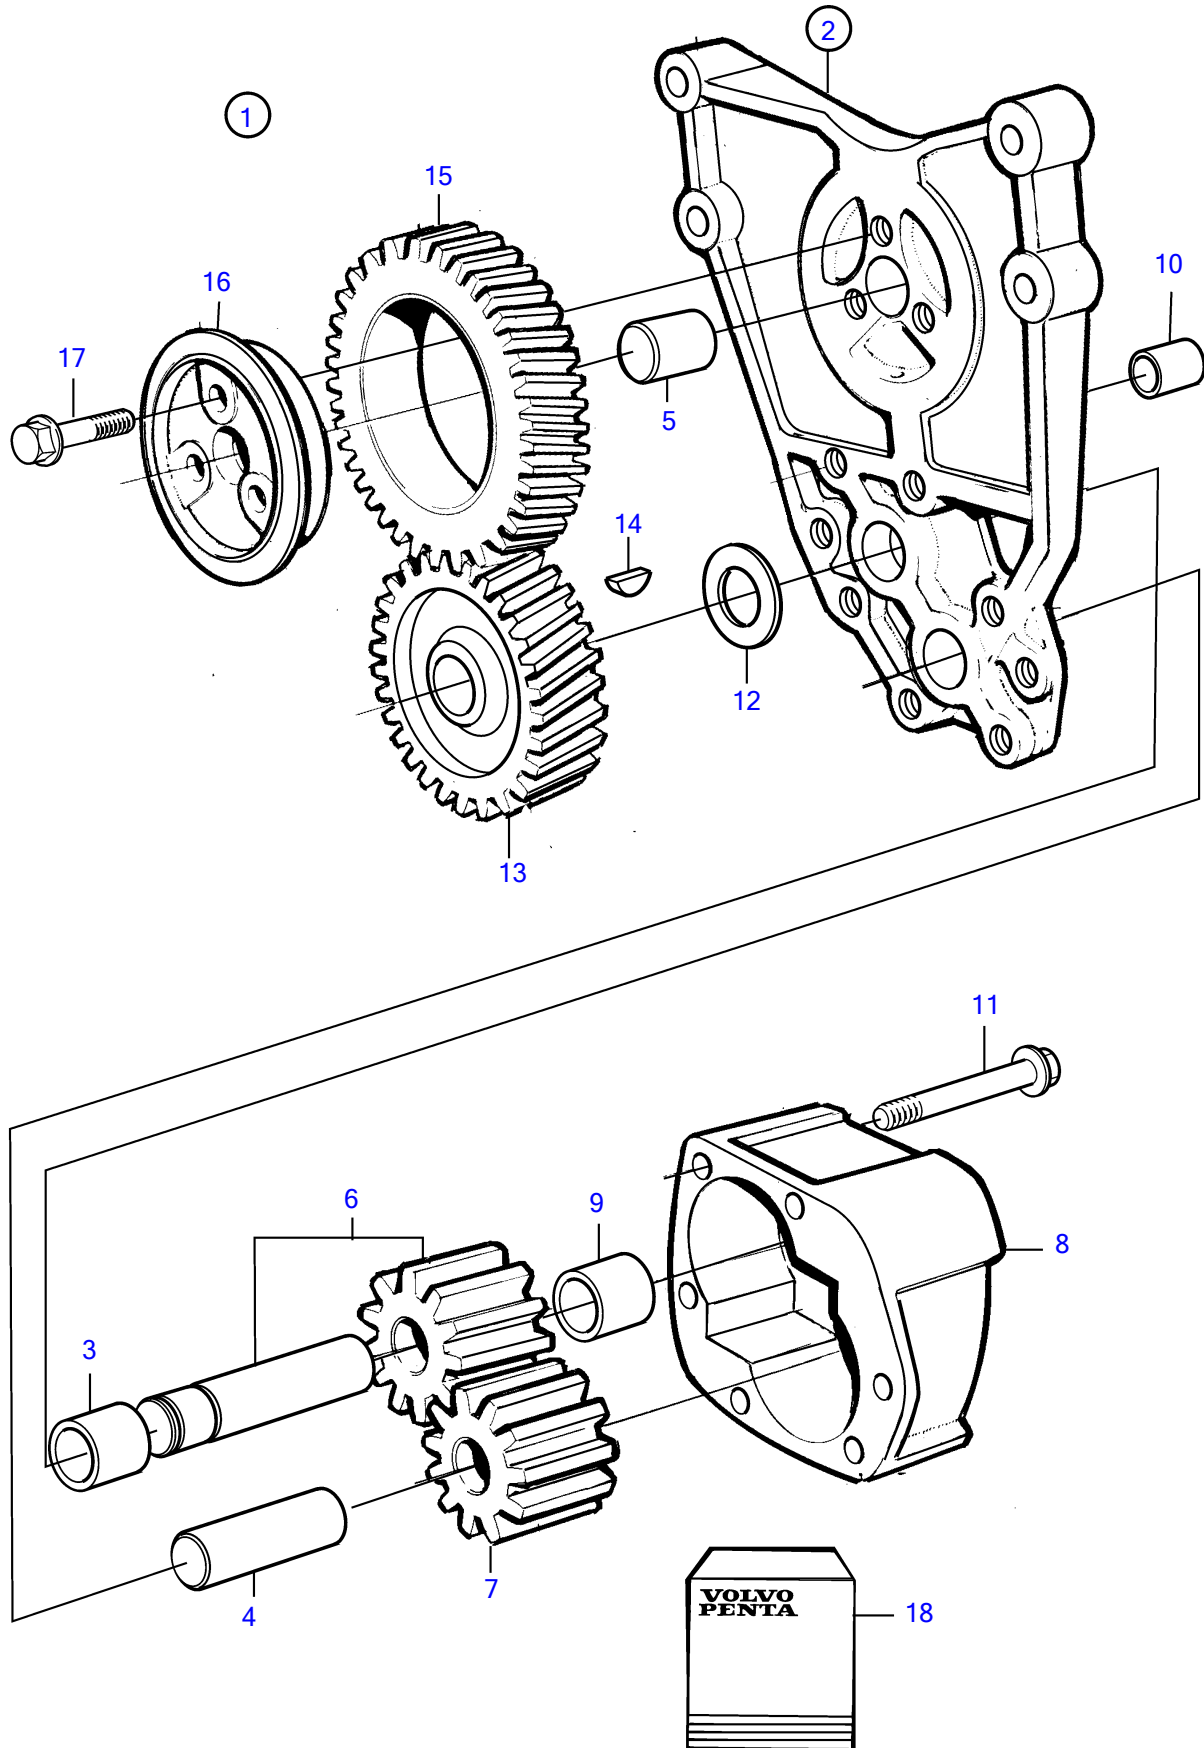

AD31D, AD31XD

AD31D, AD31XD

REF	PART NO.	QTY	DESCRIPTION	NOTES
1	860721	1	Oil pump	
2	(1542211)	1	• Bracket	Obsolete part
3	470234	1	• • Bushing	
4	420043	1	• • Pivot pin	
5	(950614)	1	• • Pin	Obsolete part
6	860722	1	• Shaft, with gear	
7	425185	1	• Gear	
8		1	• Housing	
9	401146	2	• Guide sleeve	
10	470234	1	• Bushing	
11	973924	2	• Flange screw	
12	424133	1	• Washer	
13	1542214	1	• Gear	
14	910115	1	• Woodruff key	
15	1542215	1	• Oil pump wheel	
16	1542218	1	• Bearing sleeve	
17	946470	3	• Flange screw	
18	276166	1	Oil pump kit	See group 99