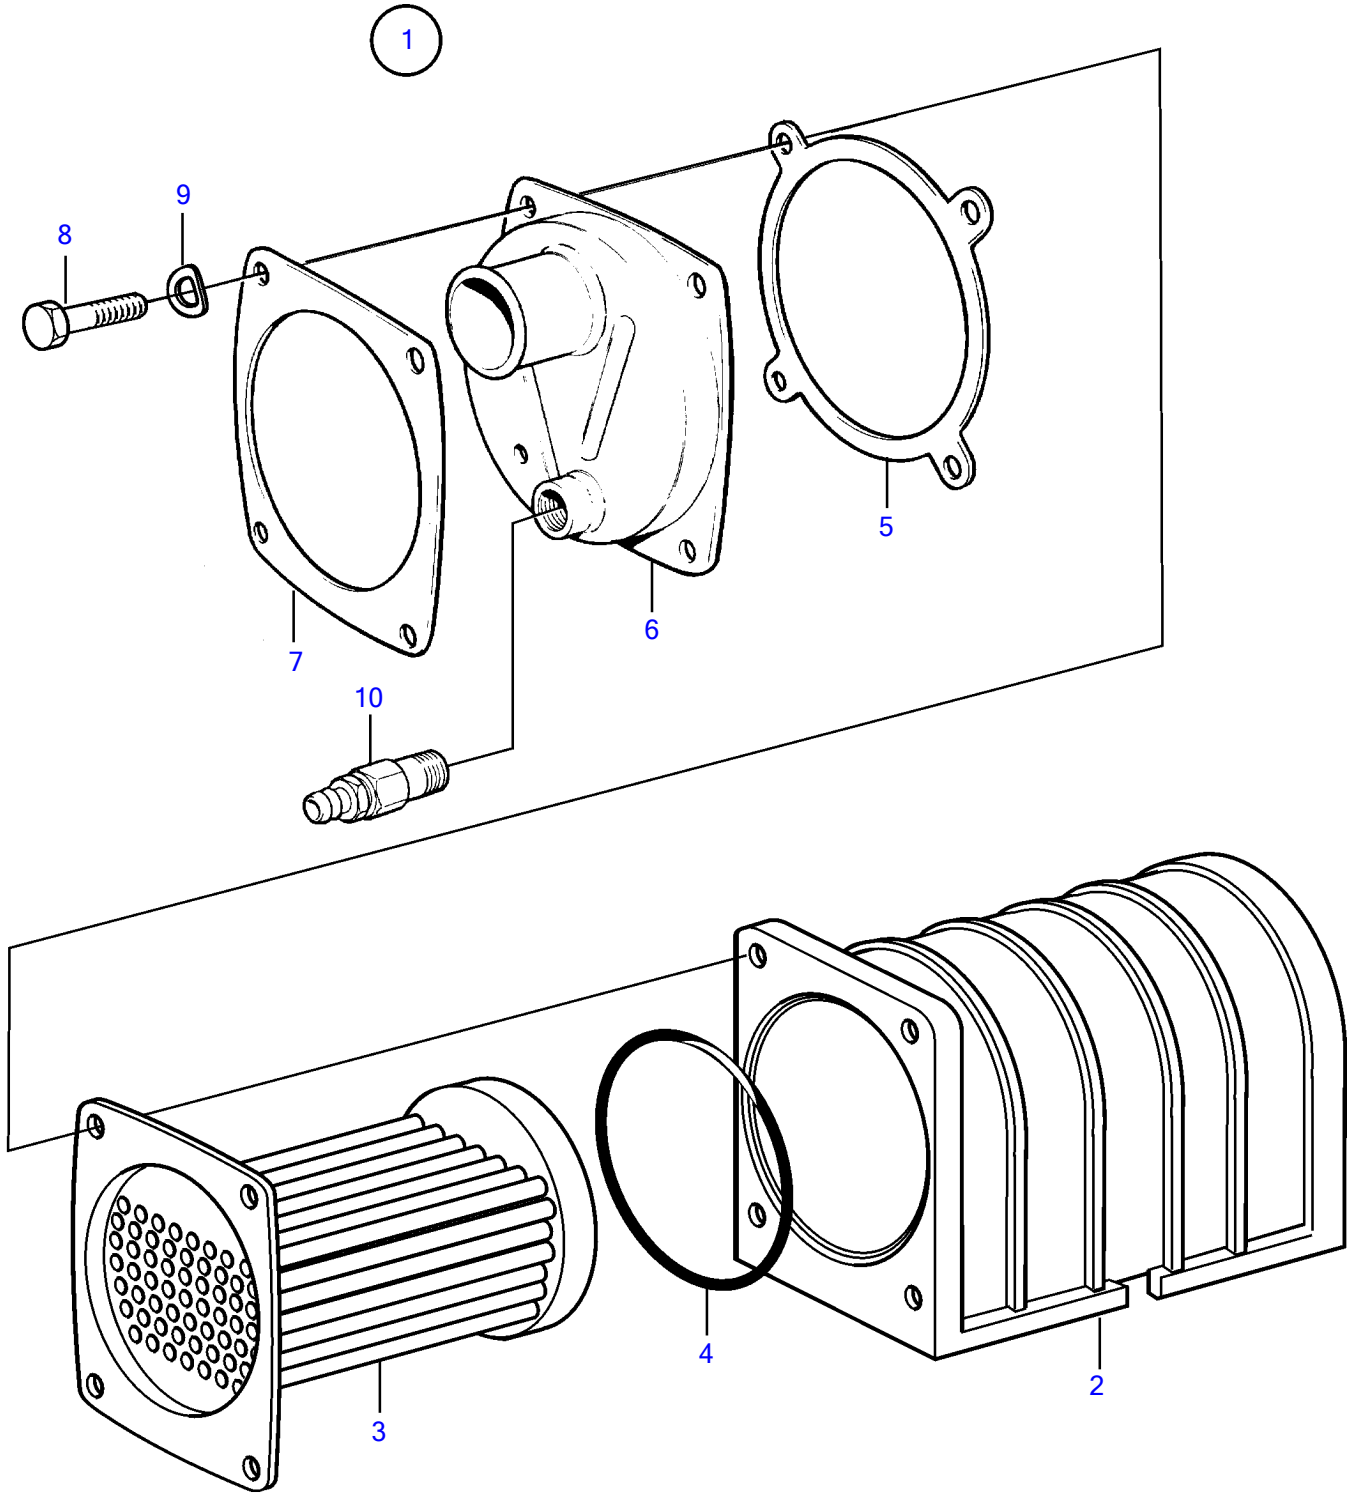

AD31D, AD31XD, TAMD31D, TMD31D

AD31D, AD31XD, TAMD31D, TMD31D

REF	PART NO.	QTY	DESCRIPTION	SEE SEC.	NOTES
1	860633	1	Oil cooler		
2		1	• Housing		
3	860634	1	• Insert		
			• Installation Instruction 7734238	7734238-EN	Oil Cooler/Oil Cooler Insert-Cooling Water Connection
4	948981	1	• O-ring		
5	842597	1	• Gasket		
6	842602	1	• End cover		
7	842596	1	• Flange		
8	955297	4	• Hexagon screw		
9	941907	4	• Spring washer		
10	949918	1	• Shut-off cock		