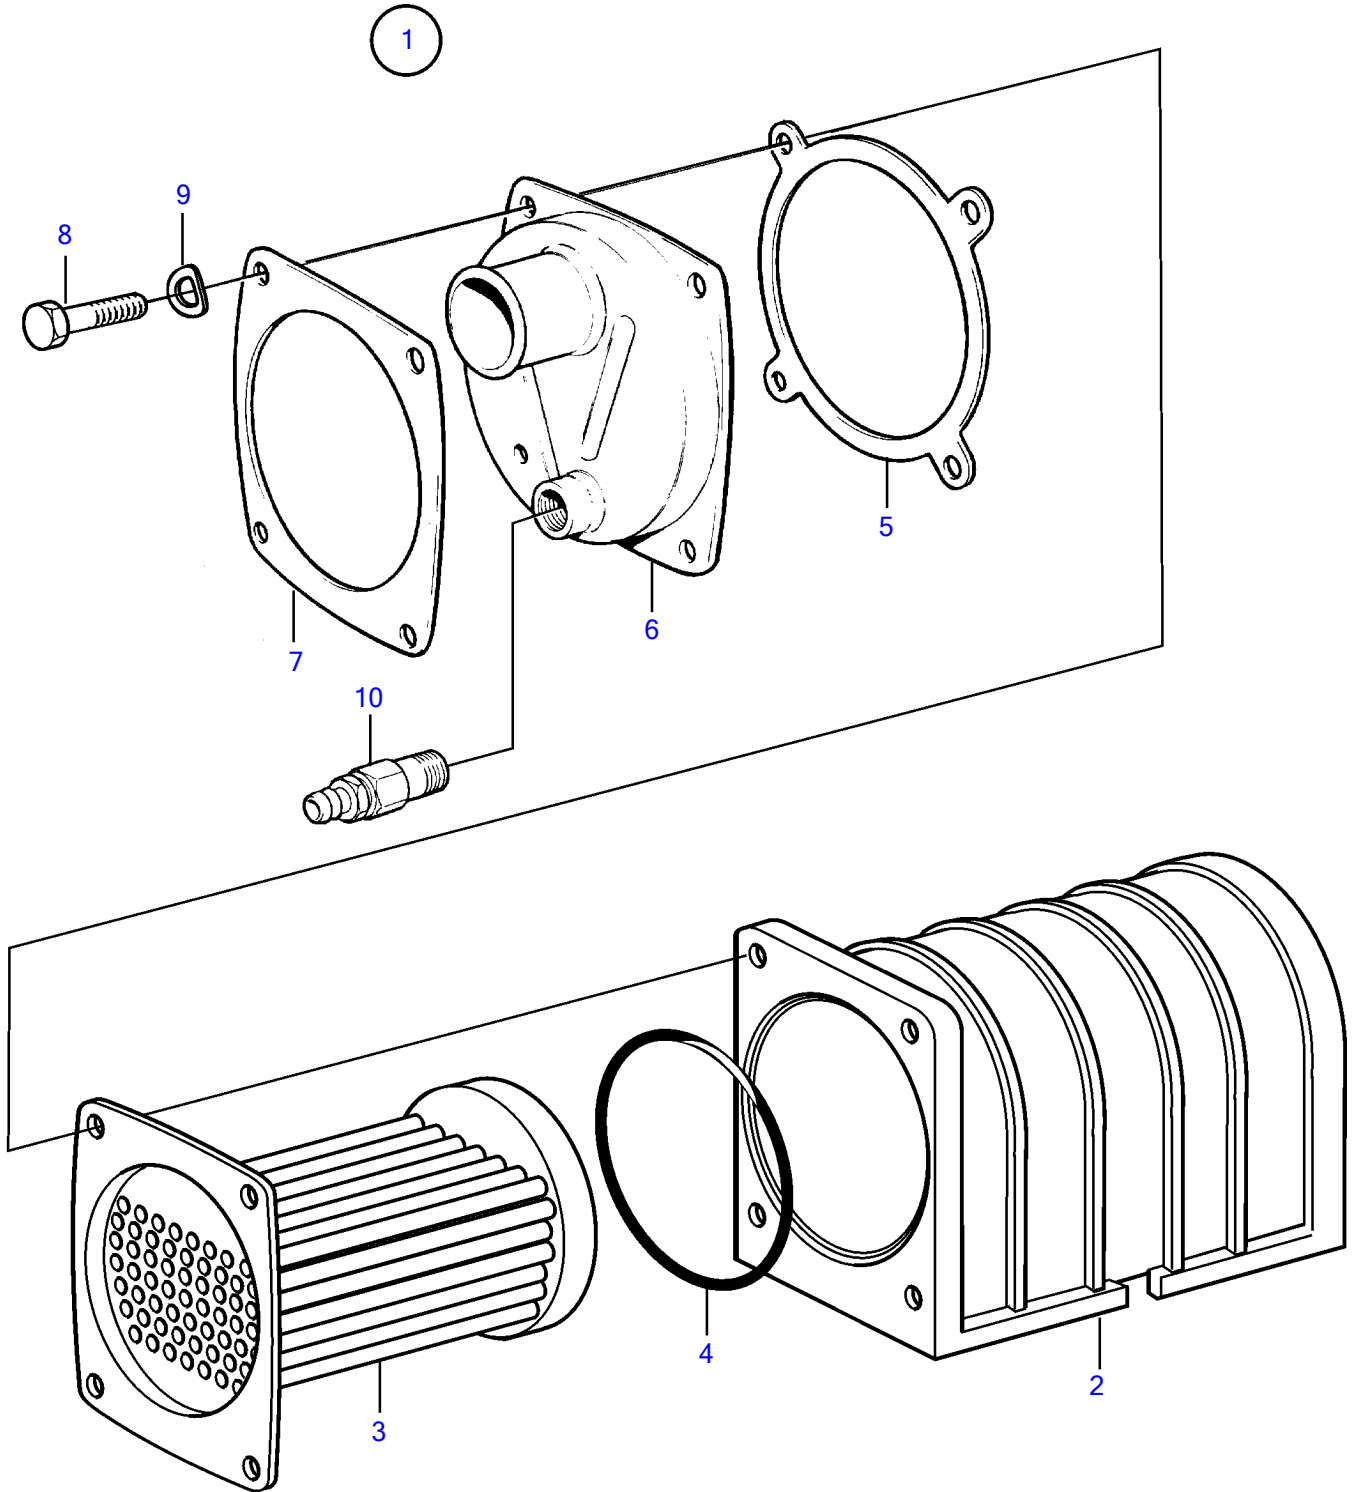

AD31D, AD31XD, TAMD31D, TMD31D

AD31D, AD31XD, TAMD31D, TMD31D

REF	PART NO.	QTY	DESCRIPTION	SEE SEC.	NOTES
1	860633	1	Oil cooler		
2		1	• Housing		
3	860634	1	• Insert		
			• Installation Instruction 7734238	7734238-EN	Oil Cooler/Oil Cooler Insert-Cooling Water Connection
4	948981	1	• O-ring		
5	842597	1	• Gasket		
6	842602	1	• End cover		
7	842596	1	• Flange		
8	955297	4	• Hexagon screw		
9	941907	4	• Spring washer		
10	949918	1	• Shut-off cock		