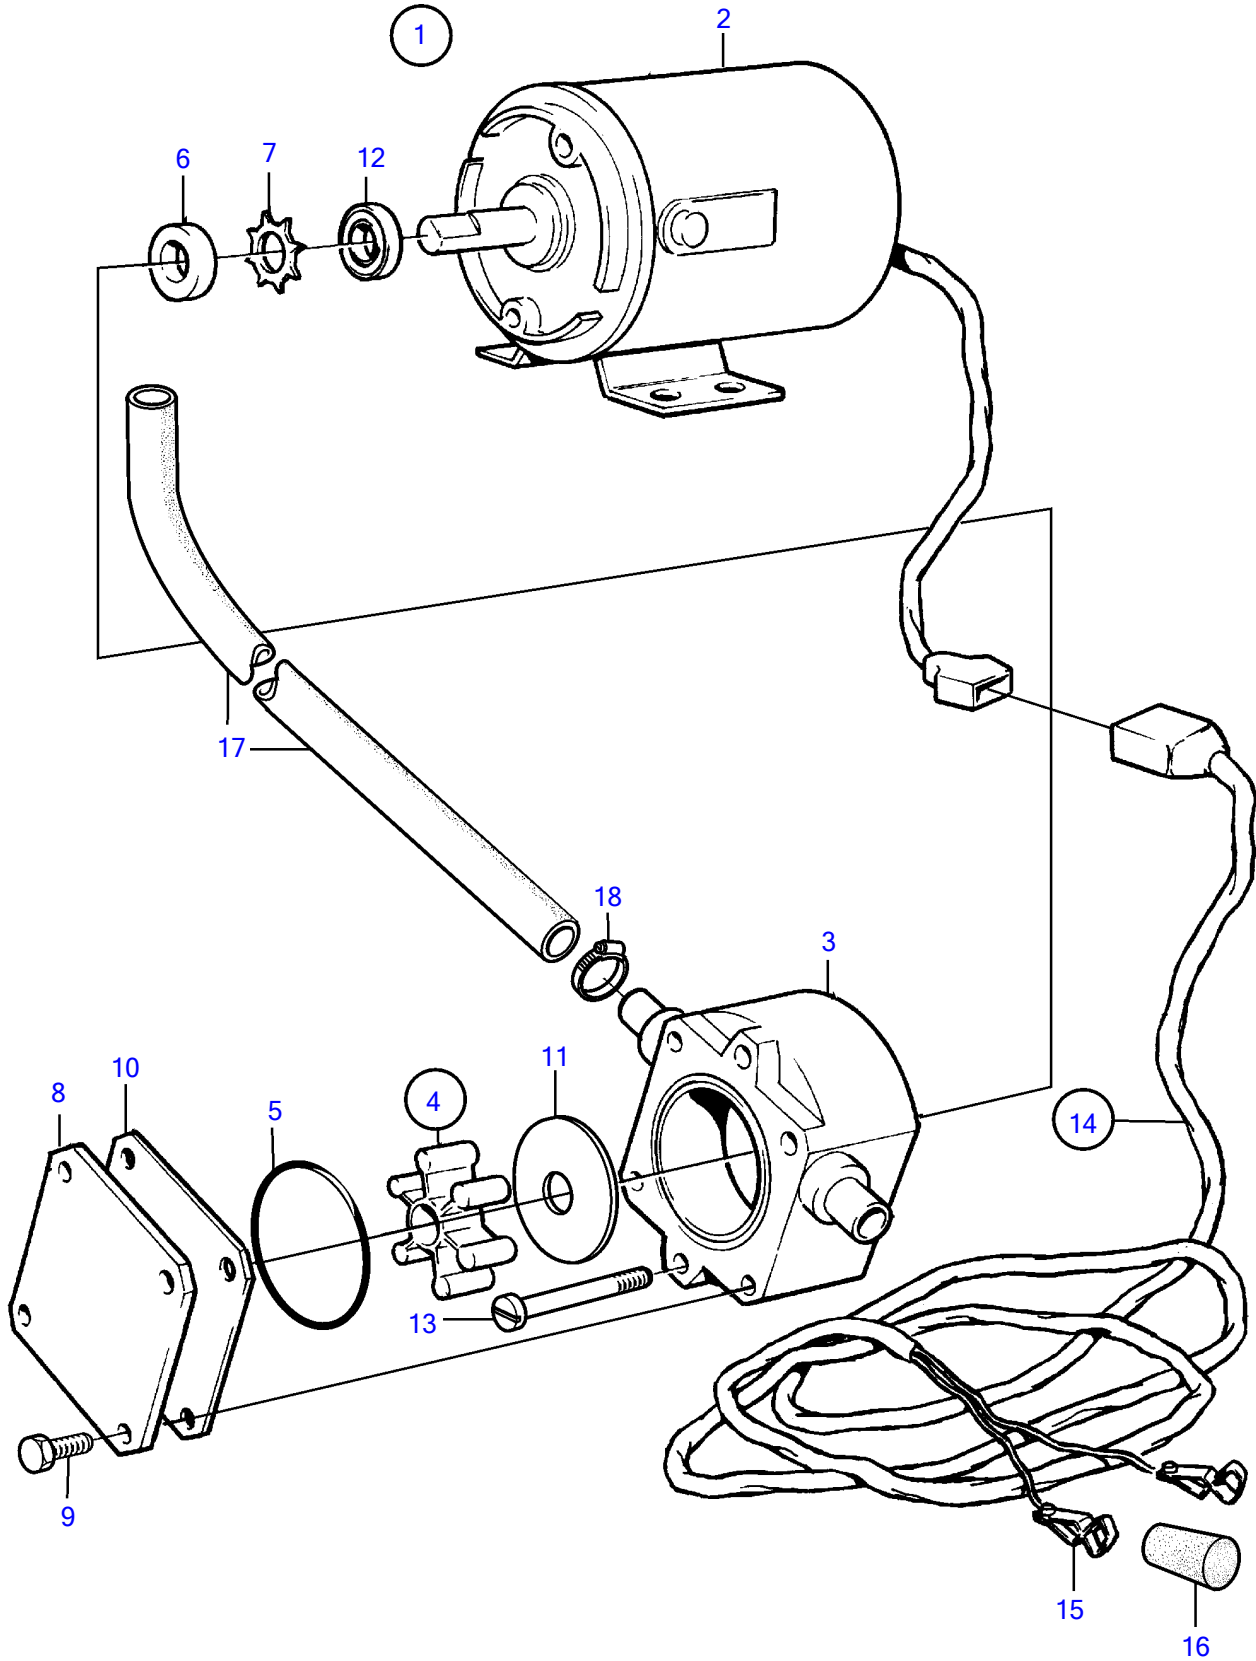

AD31D, AD31XD, TAMD31D, TMD31D

AD31D, AD31XD, TAMD31D, TMD31D

REF	PART NO.	QTY	DESCRIPTION	NOTES
1	843114	1	Oil bilge pump	12V
2	842855	1	• Oil bilge pump	
3	(844015)	1	• • Pump housing	Obsolete part
4	844022	1	• • Impeller kit	
5		1	• • • O-ring	
6		1	• • • Sealing ring	
7		1	• • • Lock ring	
8	844018	1	• • Cardboard tube	
9	844021	4	• • Screw	
10	844017	1	• • Wear washer	
11	844016	1	• • Wear washer	
12	(844019)	1	• • Deflector ring	Obsolete part
13	969518	2	• • 6 point socket screw	(847464)
14	843113	1	• Cable trunk	
15	844280	2	• • Clip	
16	(844279)	1	• • Isolation	Obsolete part, Black
	(844278)	1	• • Isolation	Obsolete part, Red
17	943707	X	• Hose	
18	943471	3	• Hose clamp	