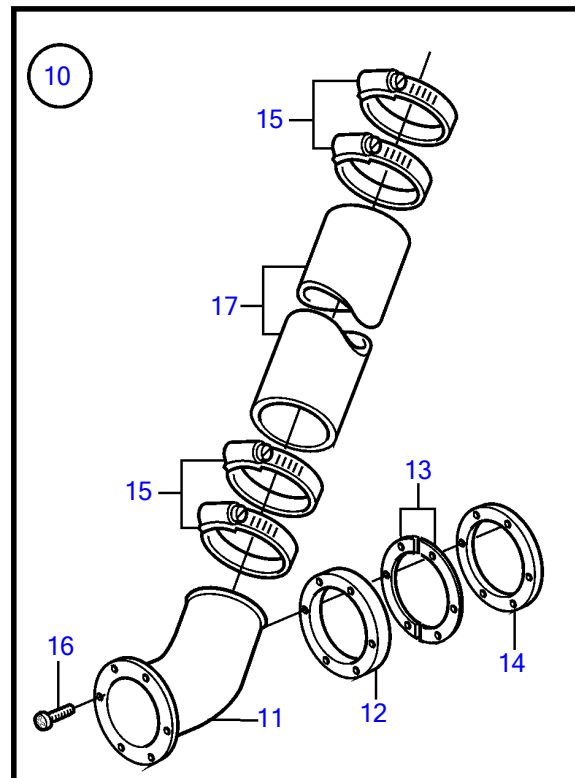

AD31D, AD31XD, TAM31D, TMD31D

AD31D, AD31XD, TAMD31D, TMD31D

| REF | PART NO. | QTY | DESCRIPTION    | NOTES    |
|-----|----------|-----|----------------|----------|
| 1   | 842768   | 1   | Muffler        |          |
| 2   |          | 1   | • End plate    |          |
| 3   | 949000   | 4   | • Hose clamp   |          |
| 4   | 842766   | 1   | • Exhaust hose |          |
| 5   |          | 1   | • End plate    |          |
| 6   | 842767   | 2   | • Bracket      |          |
| 7   | 853012   | X   | Hose clamp     |          |
| 8   | 1140667  | X   | Exhaust hose   | (828729) |
| 9   | 843287   | 1   | Riser          |          |
| 10  | 828295   | 1   | Hull fitting   |          |
| 11  | 828292   | 1   | • Hull fitting |          |
| 12  | 828293   | 1   | • Expander     |          |
| 13  |          | 2   | • Washer       |          |
| 14  | 828412   | 1   | • Washer       |          |
| 15  | 853012   | 4   | • Hose clamp   |          |
| 16  | 828410   | 6   | • Screw        |          |
| 17  | 1140667  | X   | • Exhaust hose | (828729) |