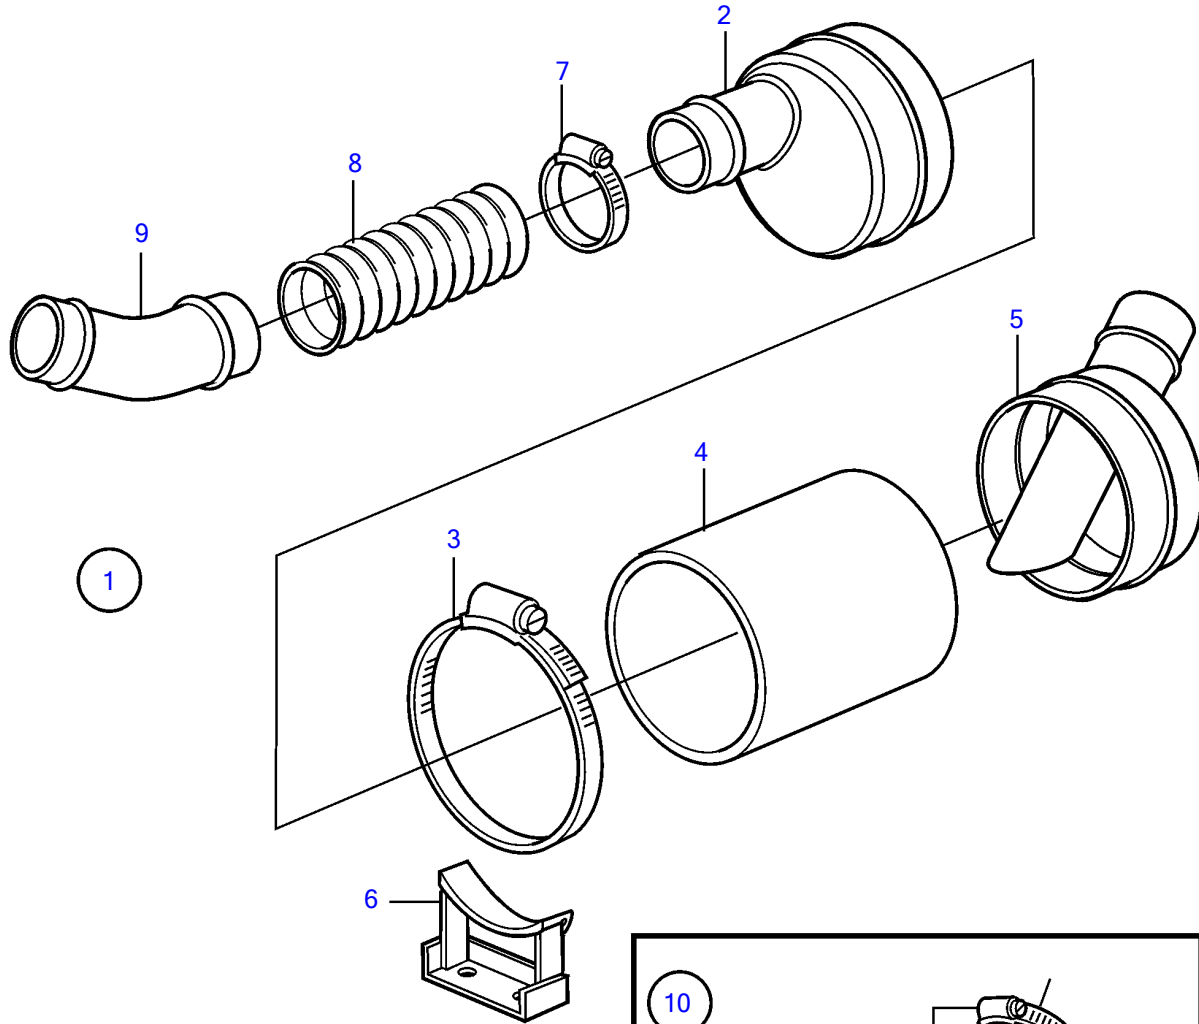

AD31D, AD31XD, TAM31D, TMD31D

AD31D, AD31XD, TAMD31D, TMD31D

| REF | PART NO. | QTY | DESCRIPTION    | NOTES    |
|-----|----------|-----|----------------|----------|
| 1   | 842768   | 1   | Muffler        |          |
| 2   |          | 1   | • End plate    |          |
| 3   | 949000   | 4   | • Hose clamp   |          |
| 4   | 842766   | 1   | • Exhaust hose |          |
| 5   |          | 1   | • End plate    |          |
| 6   | 842767   | 2   | • Bracket      |          |
| 7   | 853012   | X   | Hose clamp     |          |
| 8   | 1140667  | X   | Exhaust hose   | (828729) |
| 9   | 843287   | 1   | Riser          |          |
| 10  | 828295   | 1   | Hull fitting   |          |
| 11  | 828292   | 1   | • Hull fitting |          |
| 12  | 828293   | 1   | • Expander     |          |
| 13  |          | 2   | • Washer       |          |
| 14  | 828412   | 1   | • Washer       |          |
| 15  | 853012   | 4   | • Hose clamp   |          |
| 16  | 828410   | 6   | • Screw        |          |
| 17  | 1140667  | X   | • Exhaust hose | (828729) |