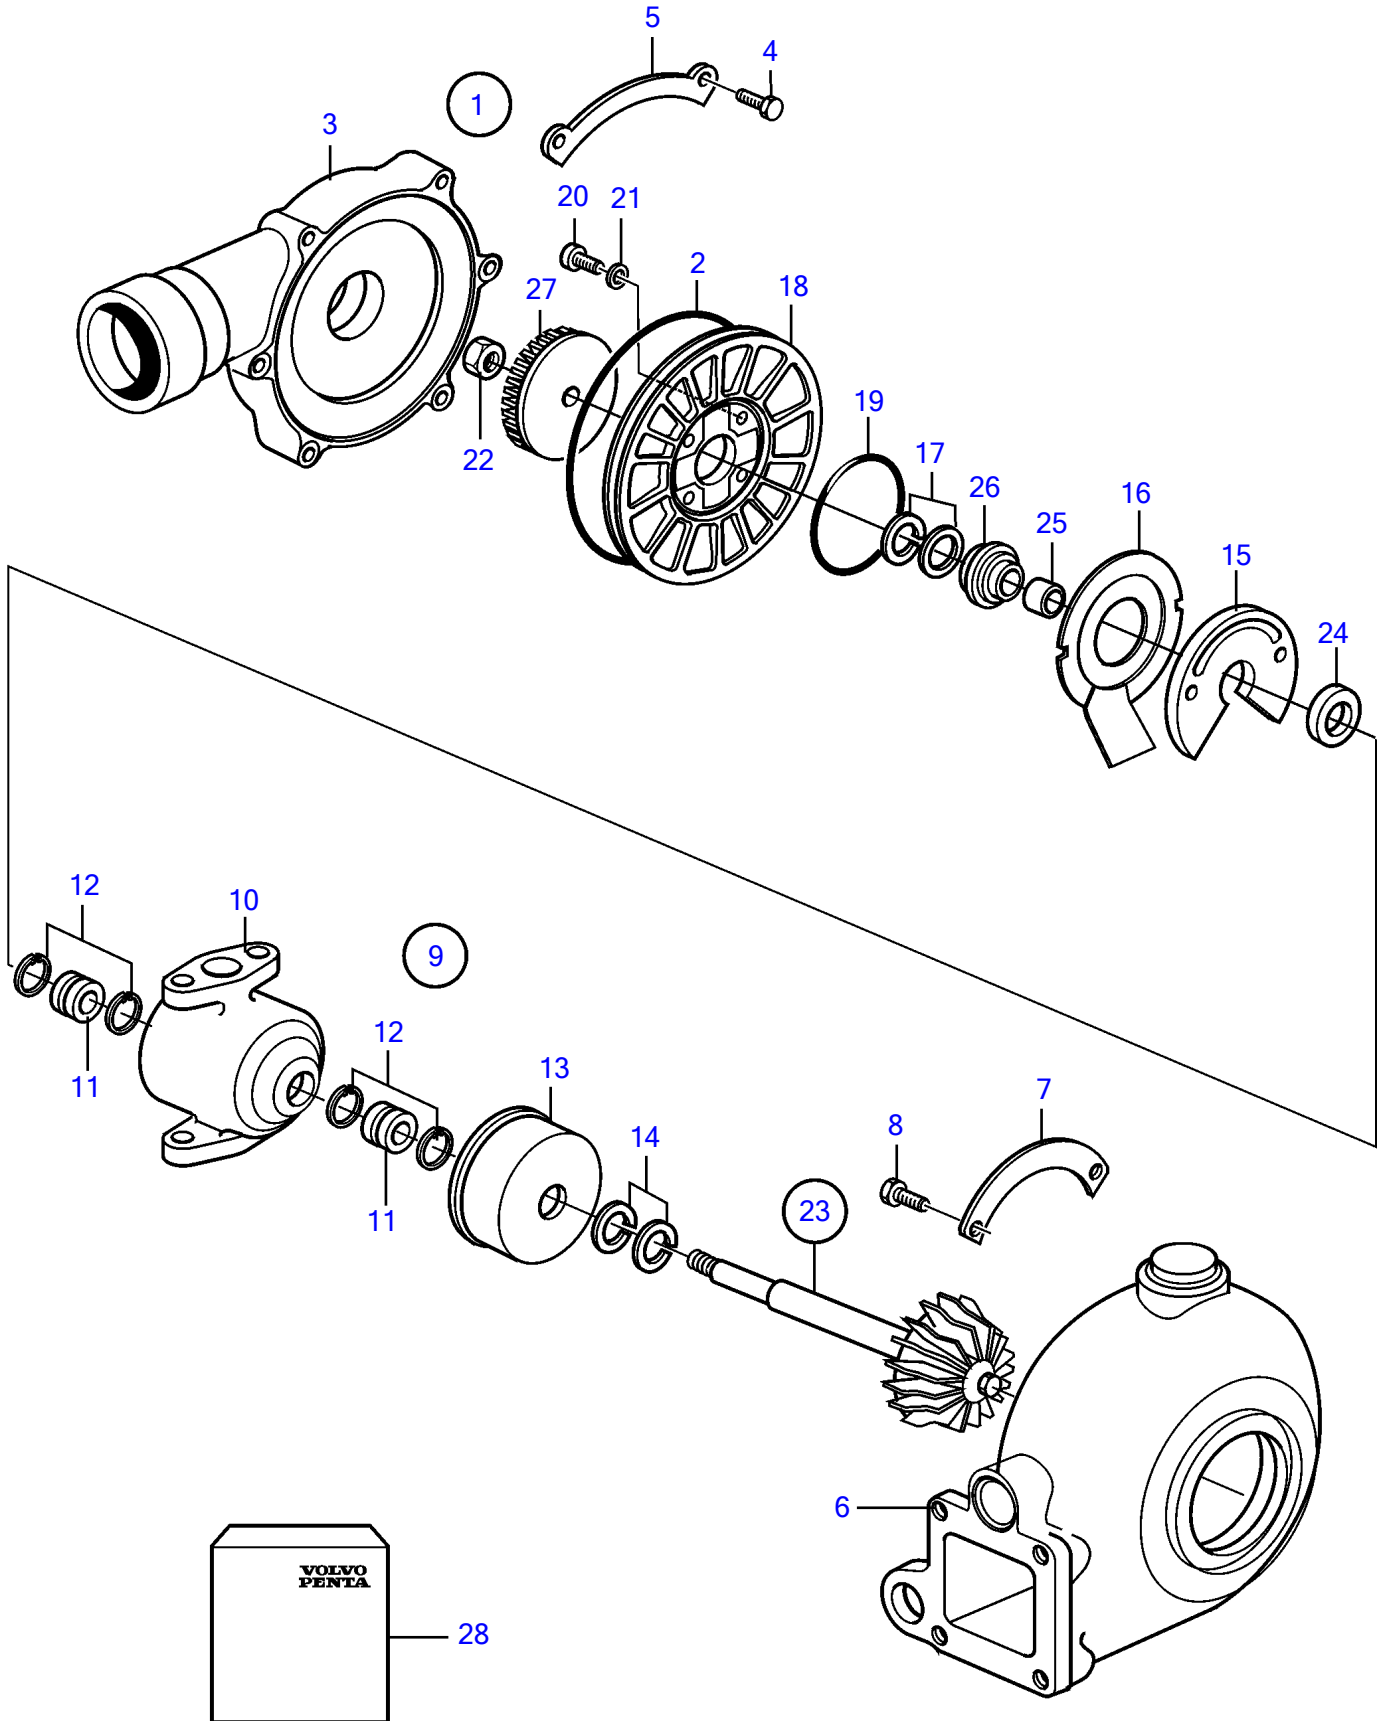

AD31D, AD31XD, TAM31D, TMD31D

AD31D, AD31XD, TAMD31D, TMD31D

REF	PART NO.	QTY	DESCRIPTION	NOTES
1	3802060		Turbo	(860916)
2	838567	1	• O-ring	Included in repair kit
3		1	• Housing	
4	955270	8	• Hexagon screw	Included in repair kit, (858661)
5	(858662)	4	• Segment	Obsolete part
6		1	• Turbine housing	
7	(858664)	3	• Segment	Obsolete part
8	955293	6	• Hexagon screw	
9	(858705)	1	• Bearing housing	Obsolete part
10		1	• • Bearing housing	
11	(838562)	2	• • Bushing	Obsolete part
12	(845042)	4	• • Lock ring	Obsolete part
13	(858668)	1	• • Heat shield	Obsolete part
14		2	• • Piston ring	Included in repair kit
15	(858710)	1	• • Thrust bearing	Obsolete part
16	(845047)	1	• • Oil deflector	Obsolete part
17		1	• • Piston ring	Included in repair kit
18		1	• • Cover	
19	(838426)	1	• • O-ring	Obsolete part
20	845829	4	• • Screw	
21	(838568)	4	• • Washer	Obsolete part
22		1	• • Nut	Included in repair kit
23	(861503)	1	• • Shaft	Obsolete part
24	(844000)	1	• • • Thrust ring	Obsolete part
25	(845050)	1	• • • Sleeve	Obsolete part
26	(858675)	1	• • • Seal	Obsolete part
27	(3581660)	1	• • • Compressor wheel	Obsolete part
28	3827366	1	• • • Overhaul kit	
	861501	1	Repair kit	See group 99