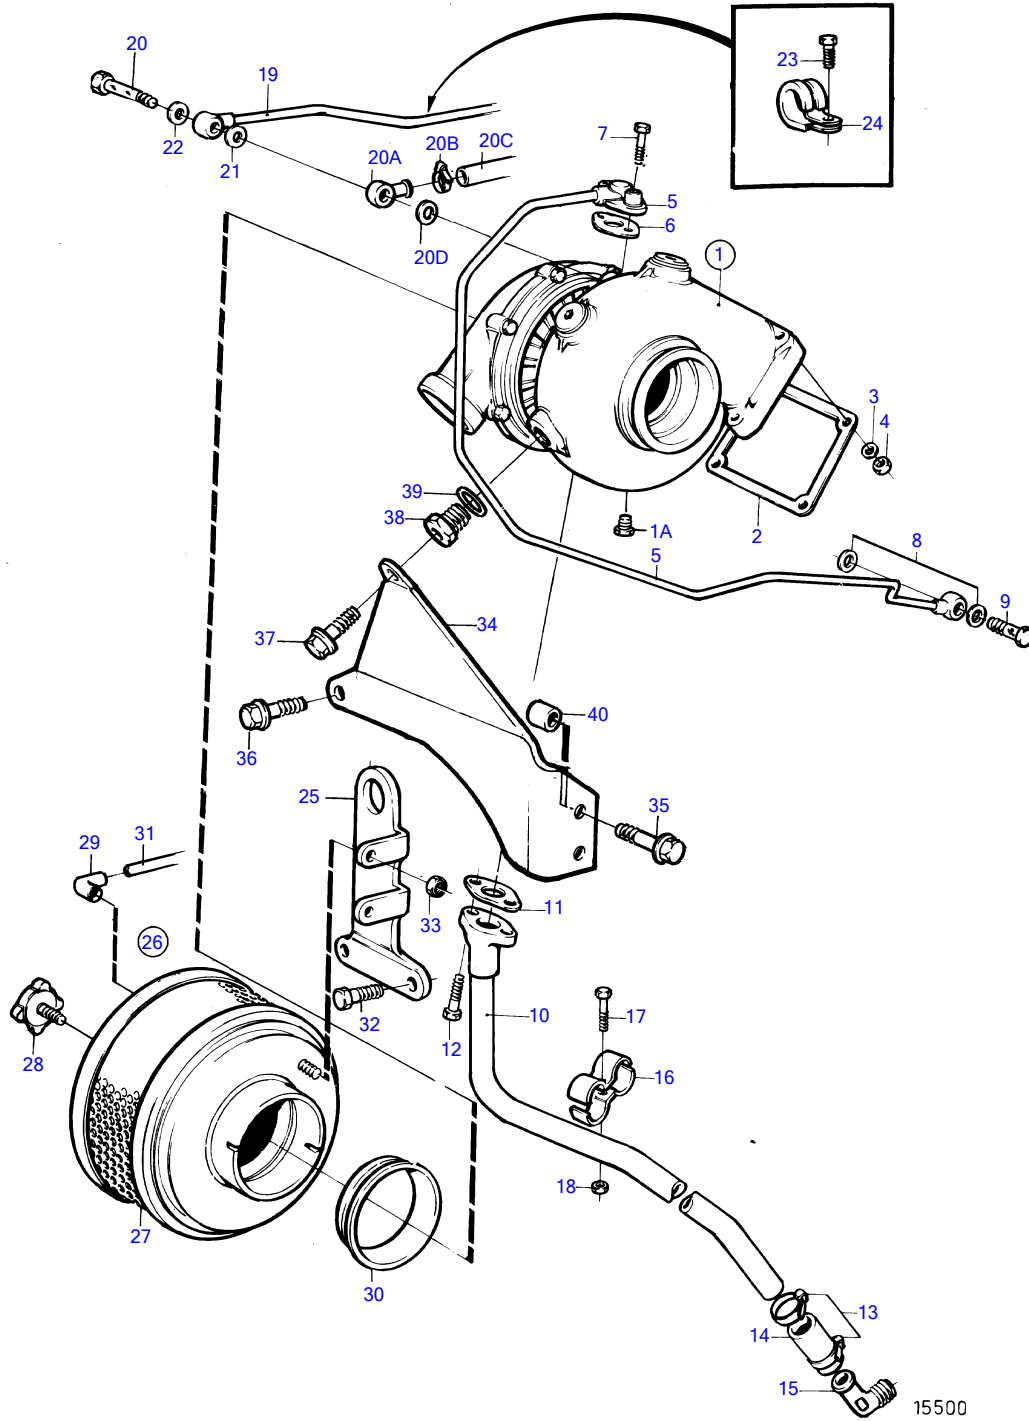

AD31XD

AD31XD

| REF | PART NO. | QTY | DESCRIPTION | SEE SEC. | NOTES |
|-----|----------|-----|---------------------|----------|--|
| 1 | 3802060 | 1 | Turbo | | (860916) |
| | | | • | 860 | |
| 1A | 192134 | 1 | Plug | | |
| 2 | 859111 | 1 | Gasket | | |
| 3 | 955895 | 4 | Washer | | |
| 4 | 940183 | 4 | Hexagon nut | | |
| 5 | 838868 | 1 | Oil pressure pipe | | |
| 6 | 420641 | 1 | Gasket | | |
| 7 | 945444 | 4 | Flange screw | | L=25mm |
| | 946671 | 1 | Flange screw | | L=30mm |
| 8 | 969011 | 2 | Gasket | | |
| 9 | 25167 | 1 | Hollow screw | | |
| 10 | 838870 | 1 | Oil return pipe | | |
| 11 | 860105 | 1 | Gasket | | |
| 12 | 945444 | 2 | Flange screw | | |
| 13 | 943474 | 2 | Hose clamp | | |
| 14 | 466328 | 1 | Rubber hose | | |
| 15 | 843879 | 1 | Elbow nipple | | |
| 16 | 820851 | 2 | Clamp | | |
| 17 | 968855 | 1 | Flange screw | | |
| 18 | 945407 | 1 | Flange nut | | |
| 19 | 860214 | 1 | Air vent hose | | Turbo-thermostat housing. |
| 20 | 947975 | 1 | Hollow screw | | |
| 20A | 858750 | 1 | Banjo nipple | | |
| 20B | 945652 | 1 | Hose clamp | | |
| 20C | 942700 | X | Hose | | Expansion tank-Turbo. |
| 20D | 11994 | 1 | Gasket | | |
| 21 | 11994 | 1 | Gasket | | |
| 22 | 11994 | 1 | Gasket | | |
| 23 | 965175 | 1 | Flange screw | | |
| 24 | 952624 | 1 | Clamp | | |
| 25 | 838829 | 1 | Bracket | | |
| 26 | 861434 | 1 | Air cleaner | | |
| | | | • Bulletin 44-47 | 44-47-EN | New Air Filter for 31, 41 and TAMD42WJ Engines |
| 27 | 858488 | 1 | • Air filter insert | | |
| 28 | 859729 | 1 | • Knob | | |
| 29 | 861391 | 1 | • Protecting sleeve | | |
| 30 | 838855 | 1 | Sealing ring | | |
| 31 | 946234 | X | Tube | | L=365mm |
| 32 | 973083 | 1 | Flange screw | | L=25mm, early type |
| | 946472 | 1 | Flange screw | | L=30mm, early type |
| | 946472 | 2 | Flange screw | | L=30mm, late type |
| 33 | 945407 | 2 | Flange nut | | |
| 34 | 861643 | 1 | Bracket | | Late type |
| 35 | 965192 | 2 | Flange screw | | Late type |
| 36 | 965182 | 1 | Flange screw | | Late type |
| 37 | 946471 | 1 | Flange screw | | Late type |
| 38 | 861646 | 1 | Plug | | Late type |
| 39 | 947627 | 1 | Gasket | | Late type |
| 40 | 861554 | 2 | Spacer | | Late type |