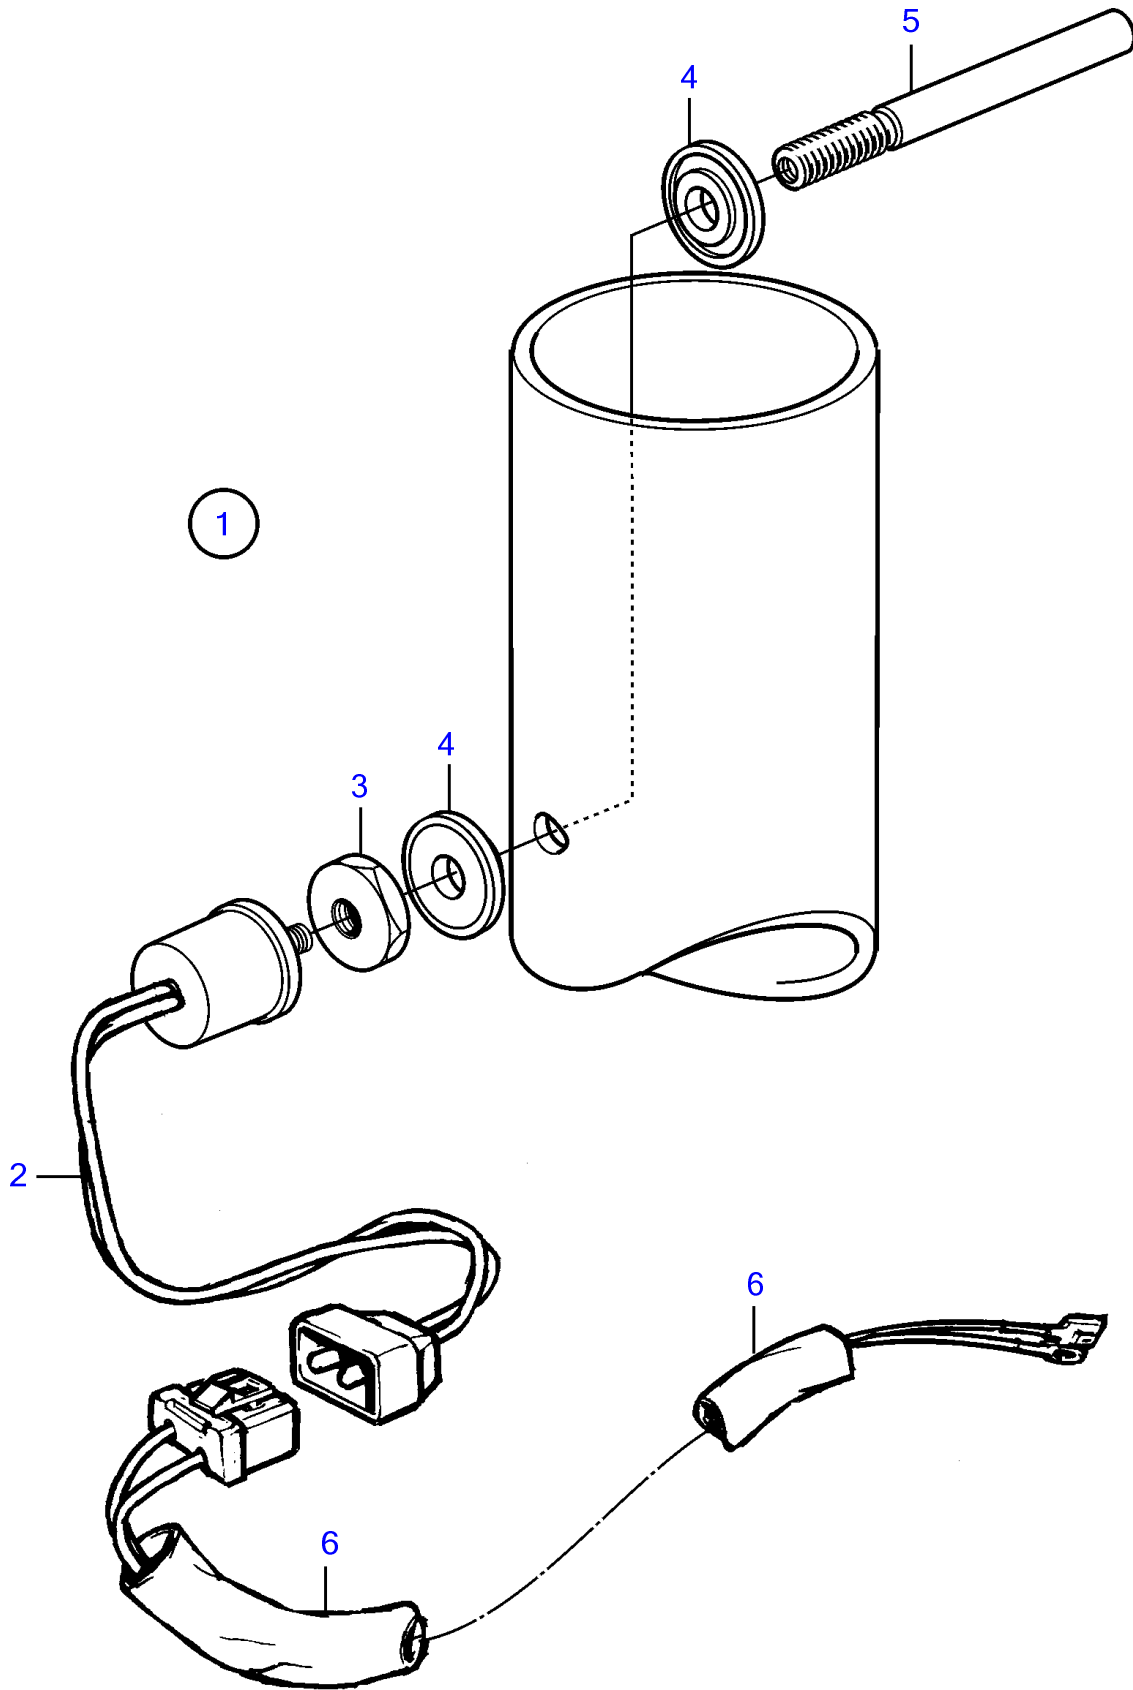

AD31D, AD31XD, TAMD31D, TMD31D

AD31D, AD31XD, TAMD31D, TMD31D

REF	PART NO.	QTY	DESCRIPTION	SEE SEC.	NOTES
1	(875000)	1	Thermo monitor		For engines with reverse gear., Obsolete part 80°C
2	828761	1	• Thermo monitor		
3	828750	1	• Nut		
4	828776	2	• Washer		
5	828817	1	• Sensor		
6	973122	2	• Cable terminal	1963	
	949597	2	• Housing	1963	