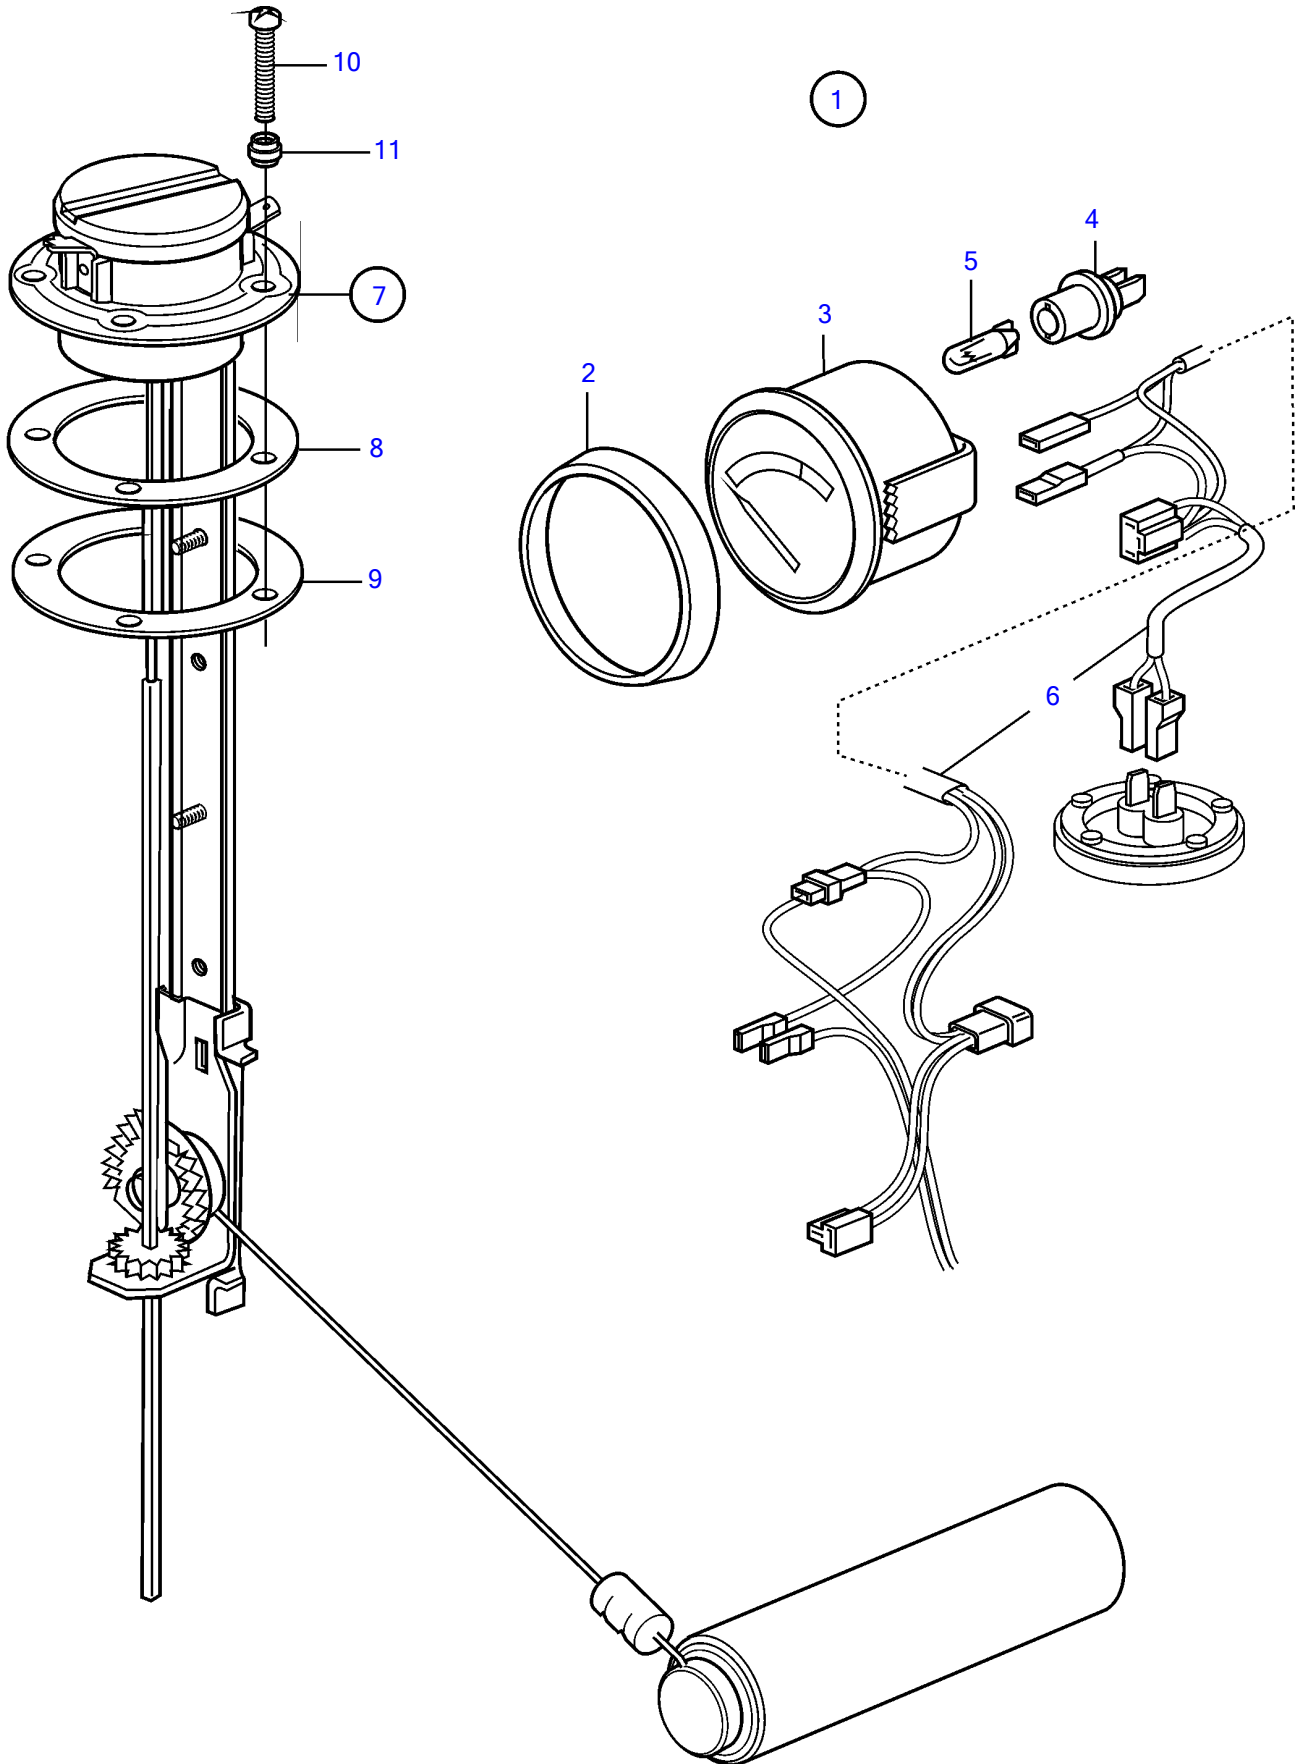

AD31D, AD31XD, TAMD31D, TMD31D

AD31D, AD31XD, TAMD31D, TMD31D

REF	PART NO.	QTY	DESCRIPTION	NOTES
1	873808	1	Fuel gauge	12V (858879)
2	858643	1	• Front ring	
3	863940	1	• Fuel gauge	
4	863945	1	• • Lamp socket	Use white bulb 19923 and socket 808175 for earlier gauges.
5	863946	1	• • Bulb	Use white bulb 19923 and socket 808175 for earlier gauges., 12V, 1,2W red
6	856867	1	• Cable kit	
7	873772	1	• Tank sensor	(837999)
8	89865	1	• • Gasket	
9	834480	1	• • Flange	
10	969407	4	• • 6 point socket screw	(956078)
	969409	1	• • 6 point socket screw	
11	834481	5	• • Gasket	