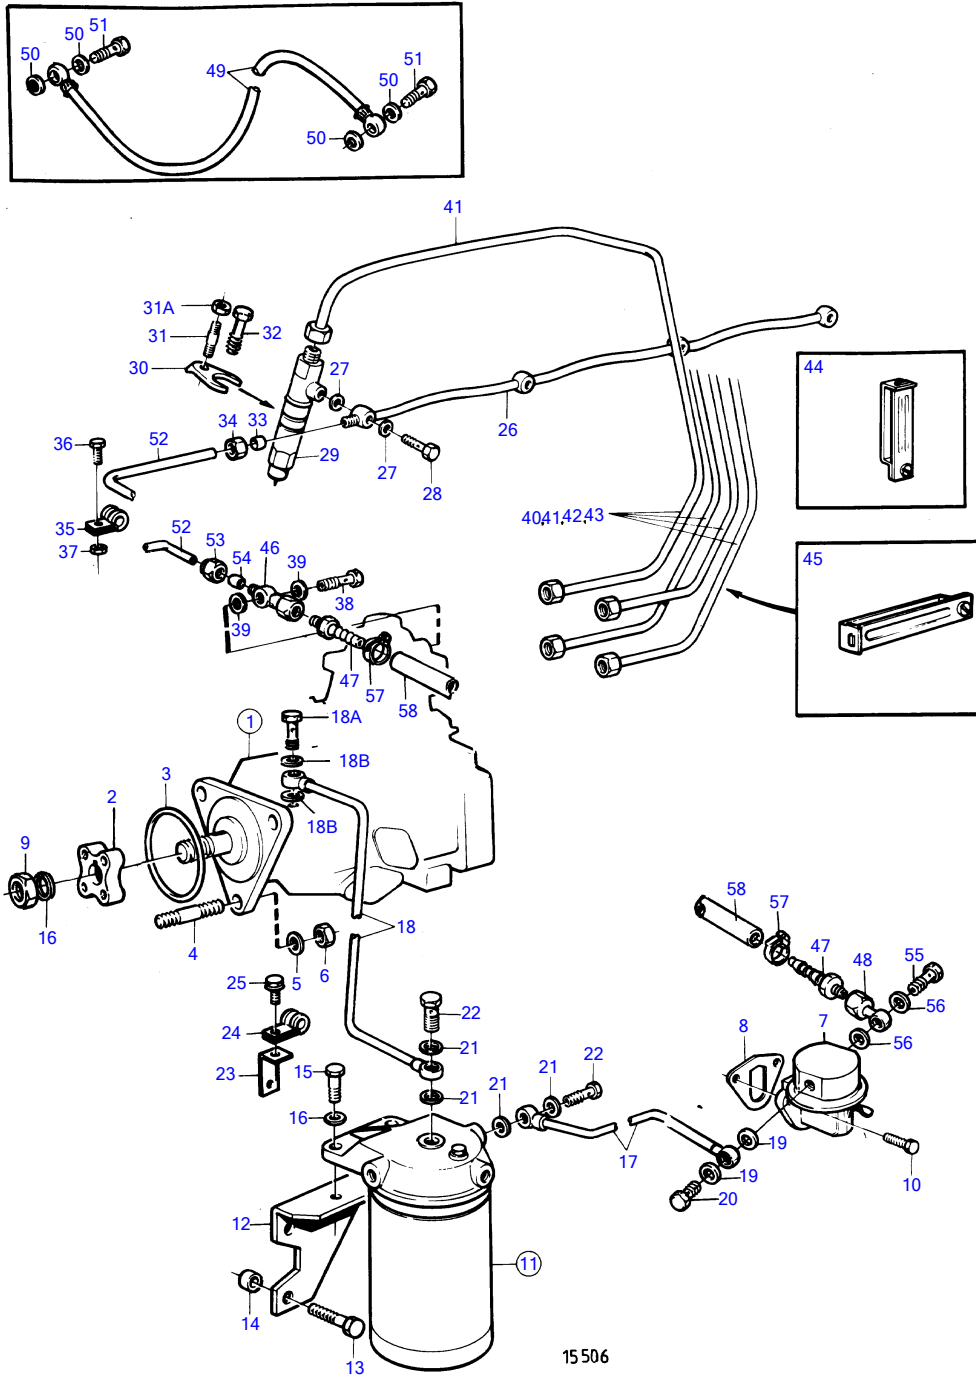

TAMD31D

TAMD31D

REF	PART NO.	QTY	DESCRIPTION	SEE SEC.	NOTES
1				926	
	861119	1	Injection pump		Product no. 868569, 868654.
				932	
	860914	1	Injection pump		Product no. 868655.
				929	
	861000	1	Injection pump		Product no. 868656.
				930	
				932	
2	859601	1	Hub		
3	968971	1	O-ring		
4	953047	3	Stud		
5	191172	3	Washer		
6	968862	3	Nut		
7	860320	1	Fuel pump		
8	3501530	1	Gasket		
9		1	Nut		Included in fuel injection pump.
10	946173	2	Flange screw		
11	840531	1	Fuel filter		
				923	
12	838583	1	Bracket		
13	965193	2	Flange screw		
14	843122	2	Spacer sleeve		
15	973083	2	Flange screw		
16		1	Washer		Included in fuel injection pump.
17	860447	1	Fuel pipe		
18	838722	1	Fuel pipe		
18A	969299	1	Hollow screw		
18B	11994	2	Gasket		
19	11994	2	Gasket		
20	969299	1	Hollow screw		
21	969011	4	Gasket		
22	25167	2	Hollow screw		
23	846780	1	Bracket		
24	952624	1	Clamp		
25	946544	1	Flange screw		
26	838666	1	Leak-off line		
27	947620	8	Gasket		
28	74033	4	Hollow screw		
29	859494	4	Injector		
	3803235	4	Injector, exch		
				925	
30	840402	4	Yoke		
31	924068	4	Stud		Early type
31A	968862	4	Nut		Early type
32	946470	4	Flange screw		Late type
33	956966	1	Ferrule		
34	956980	1	Fitting nut		
35	121563	1	Clamp		
36	946544	1	Flange screw		
37	945407	1	Flange nut		
38		1	Hollow screw		Included in fuel injection pump.
39	11994	2	Gasket		
40	838873	1	Delivery pipe		Cyl no 1
41	838874	1	Delivery pipe		Cyl no 2
42	838875	1	Delivery pipe		Cyl no 3
43	838876	1	Delivery pipe		Cyl no 4
44	470181	2	Clamp		2-pipe
45	470183	2	Clamp		4-pipe
46	861080	1	Banjo nipple		
47	834781	2	Nipple		
48	861079	1	Banjo nipple		
49	860131	1	Air vent hose		
50	957171	4	Gasket		