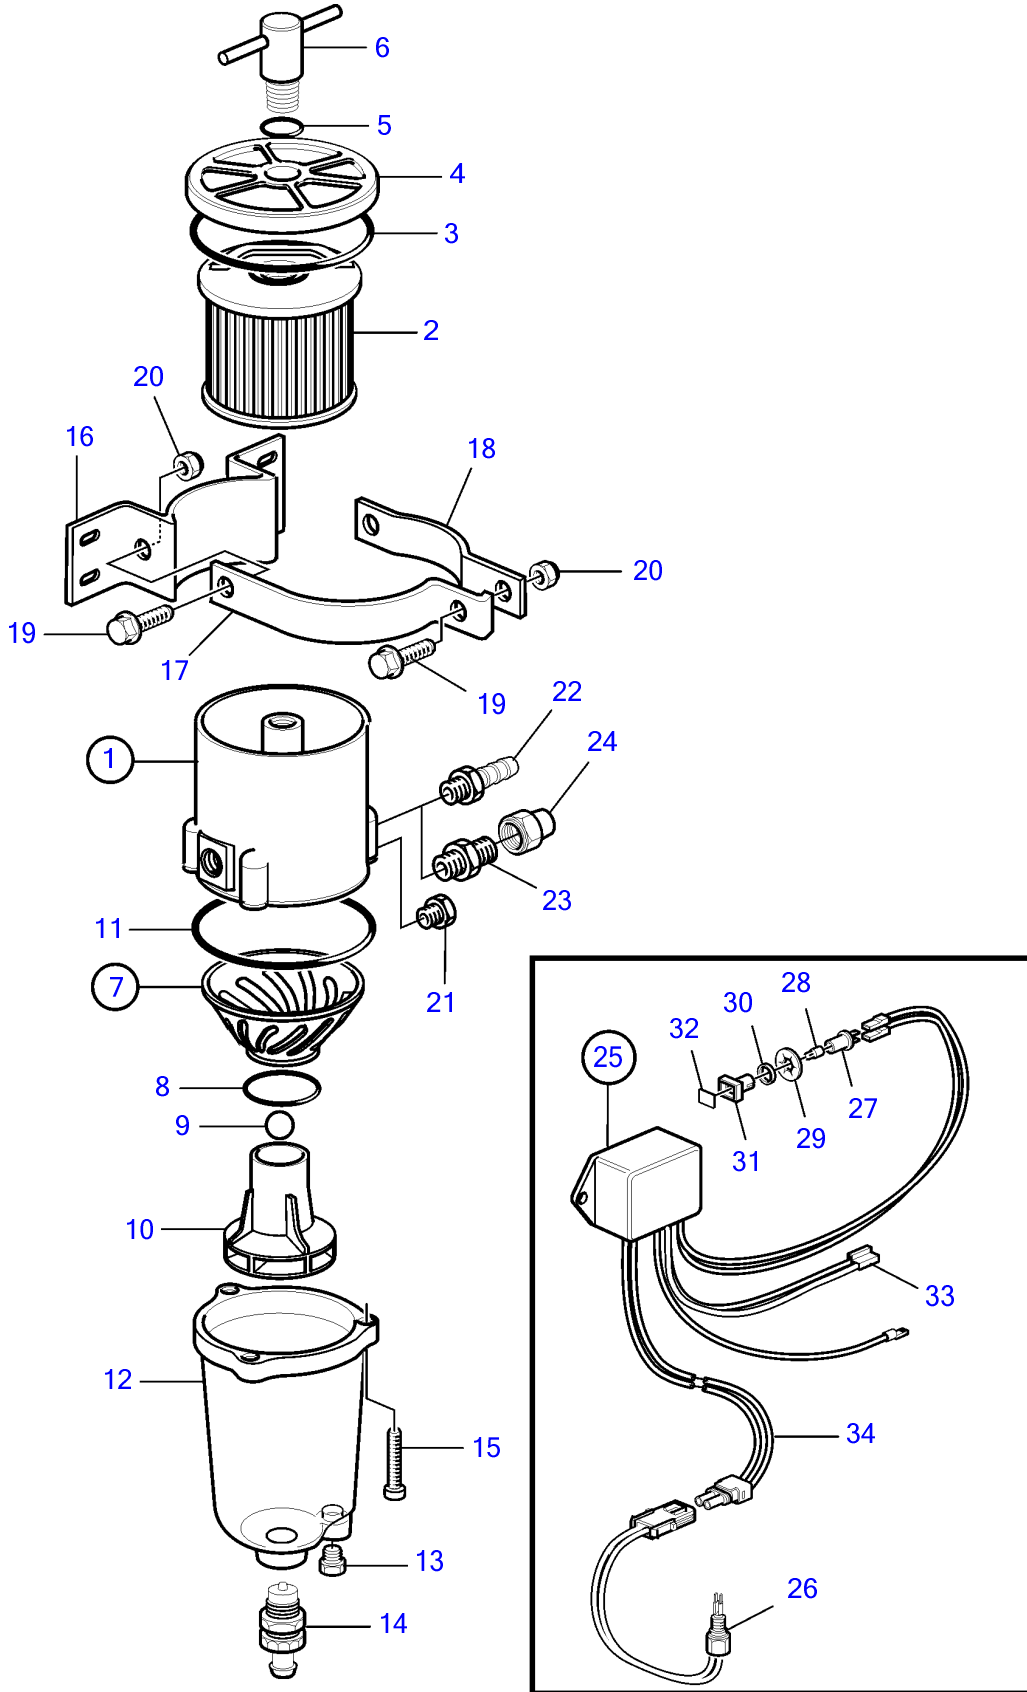

AD31D, AD31XD, TAMD31D, TMD31D

AD31D, AD31XD, TAMD31D, TMD31D

REF	PART NO.	QTY	DESCRIPTION	SEE SEC.	NOTES
1	861143	1	Fuel filter		Repl by 877762
			• Bulletin 50-03	50-03-EN	Extra Fuel/Water Separators, D2010, D22
			• Bulletin 50-10	50-10-EN	Changes in Fuel Filter Program due to Legislation
			• Bulletin 50-11A	50-11A-EN	Fuel Filters / Water Separators
1	877762	1	Fuel filter		
			•		
			•	9024	
2	861014	1	• Insert		
3	838504	1	• Gasket		
4		1	• Lock		
5	838505	1	• O-ring		
6		1	• Handle		
7	861455	1	• O-ring		
8		1	• • O-ring		
9		1	• • Ball		
10		1	• • Insert		
11	3838861	1	• • Gasket		(838502)
12	3838848	1	• Bowl		(861453)
13		1	• Plug		
14	861456	1	• Faucet		
15	950024	4	• Cross recessed screw		
16		1	• Bracket		
17		1	• Clamp		
18		1	• Clamp		
19		3	• Screw		
20		3	• Nut		
21		1	• Plug		
22	3825000	X	Hose nipple		(834781)
23	954337	X	Nipple		
24	954323	X	Fitting nut		
25	1140724	1	Level guard		
26	3588916	1	• Alarm kit		
27	808175	1	• Lamp socket		
28	19923	1	• Bulb		12V, 2W
	182059	1	• Bulb		24V, 3W
29	967583	1	• Retainer		
30	829714	1	• Sealing ring		
31	838455	1	• Retainer		
32	872591	1	• Symbol strip		
33		X	• cables and terminals	1963	
34	881774	1	Wiring harness		