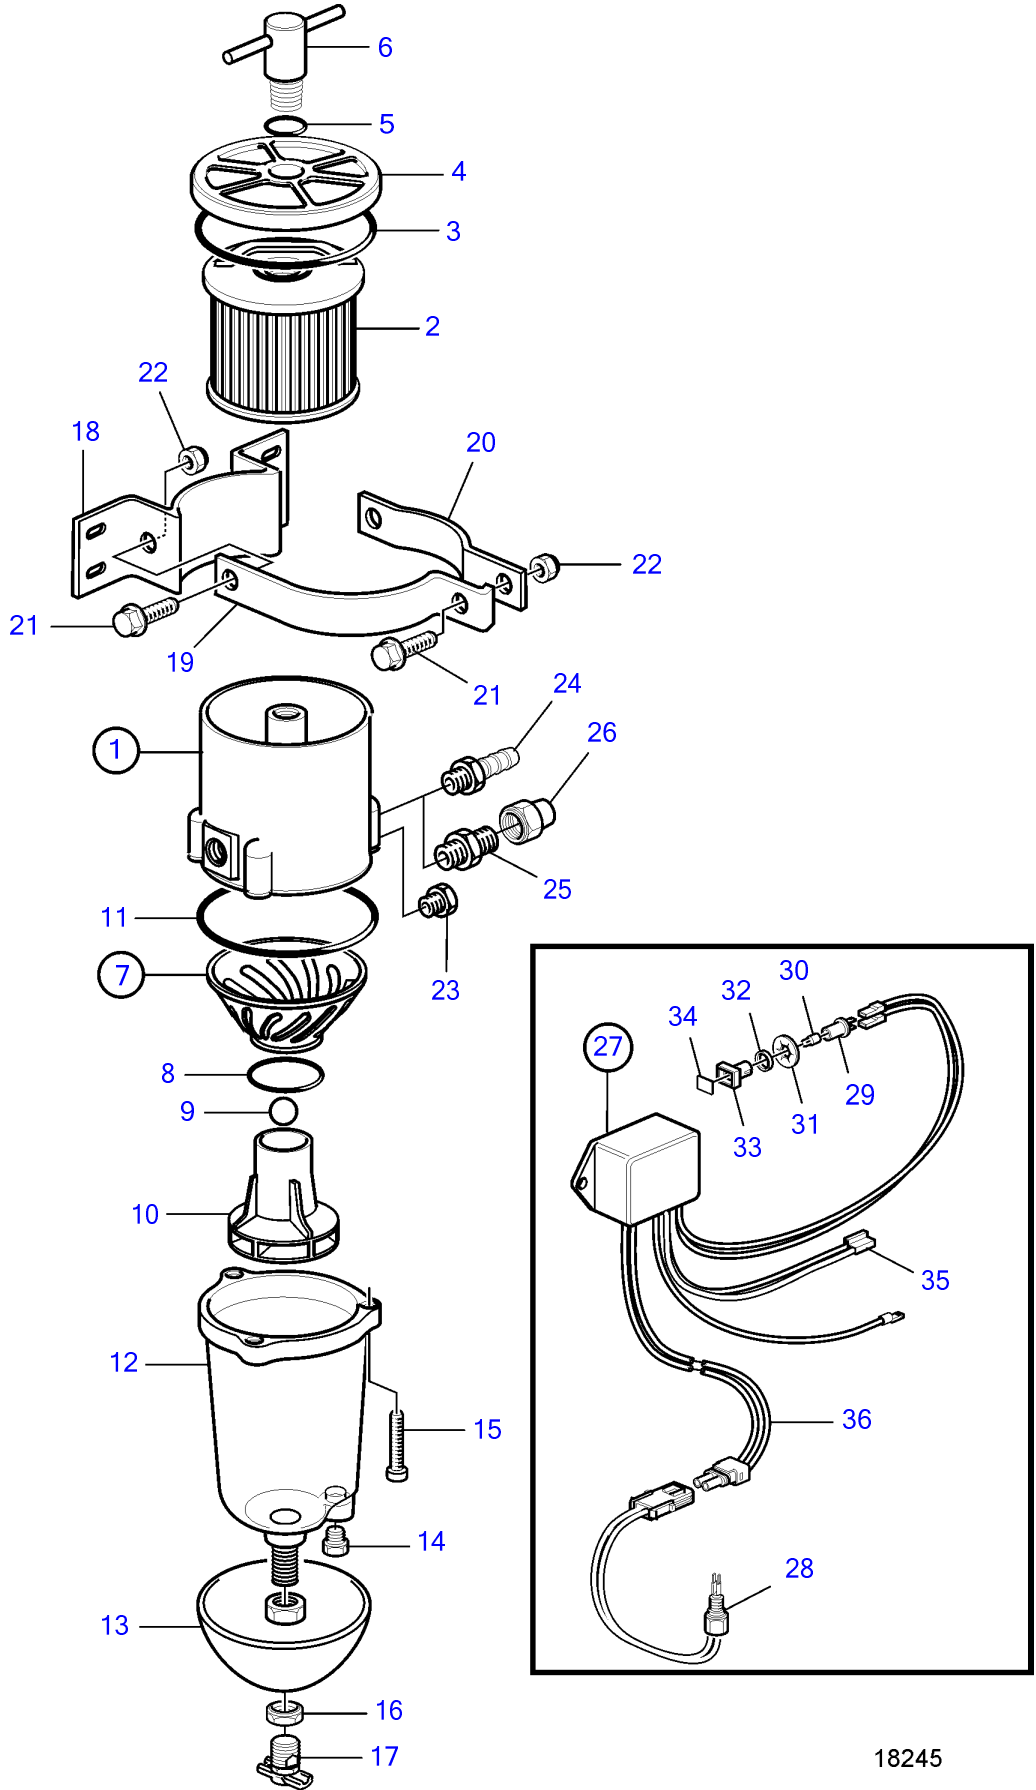

AD31D, AD31XD, TAMD31D, TMD31D

18245

AD31D, AD31XD, TAMD31D, TMD31D

REF	PART NO.	QTY	DESCRIPTION	SEE SEC.	NOTES
1	3582350	1	Fuel filter		Repl by 877763
			• Bulletin 50-11A	50-11A-EN	Fuel Filters / Water Separators
1	877763	1	Fuel filter		
			•	37059	
2	861014	1	• Insert		
3	838504	1	• Gasket		
4		1	• Lock		
5	838505	1	• O-ring		
6		1	• Handle		
7	861455	1	• O-ring		
8		1	• • O-ring		
9		1	• • Ball		
10		1	• • Insert		
11	3838861	1	• • Gasket		(838502)
12	3838849	1	Bowl		
13		1	• Heat shield		
14		1	• Plug		
15	950024	4	• Cross recessed screw		
16	861459	2	• Nut		
17	(861458)	1	• Faucet		Obsolete part
18		1	• Bracket		
19		1	• Clamp		
20		1	• Clamp		
21		3	• Screw		
22		3	• Nut		
23		1	• Plug		
24	3825000	X	Hose nipple		(834781)
25	954337	X	Nipple		
26	954323	X	Fitting nut		
27	1140724	1	Level guard		(1140609)
28	3588916	1	• Alarm kit		
29	808175	1	• Lamp socket		
30	19923	1	• Bulb		12V, 2W
	182059	1	• Bulb		24V, 3W
31	967583	1	• Retainer		
32	829714	1	• Sealing ring		
33	838455	1	• Retainer		
34	872591	1	• Symbol strip		
35		X	• cables and terminals	1963	
36	881774	1	Wiring harness		