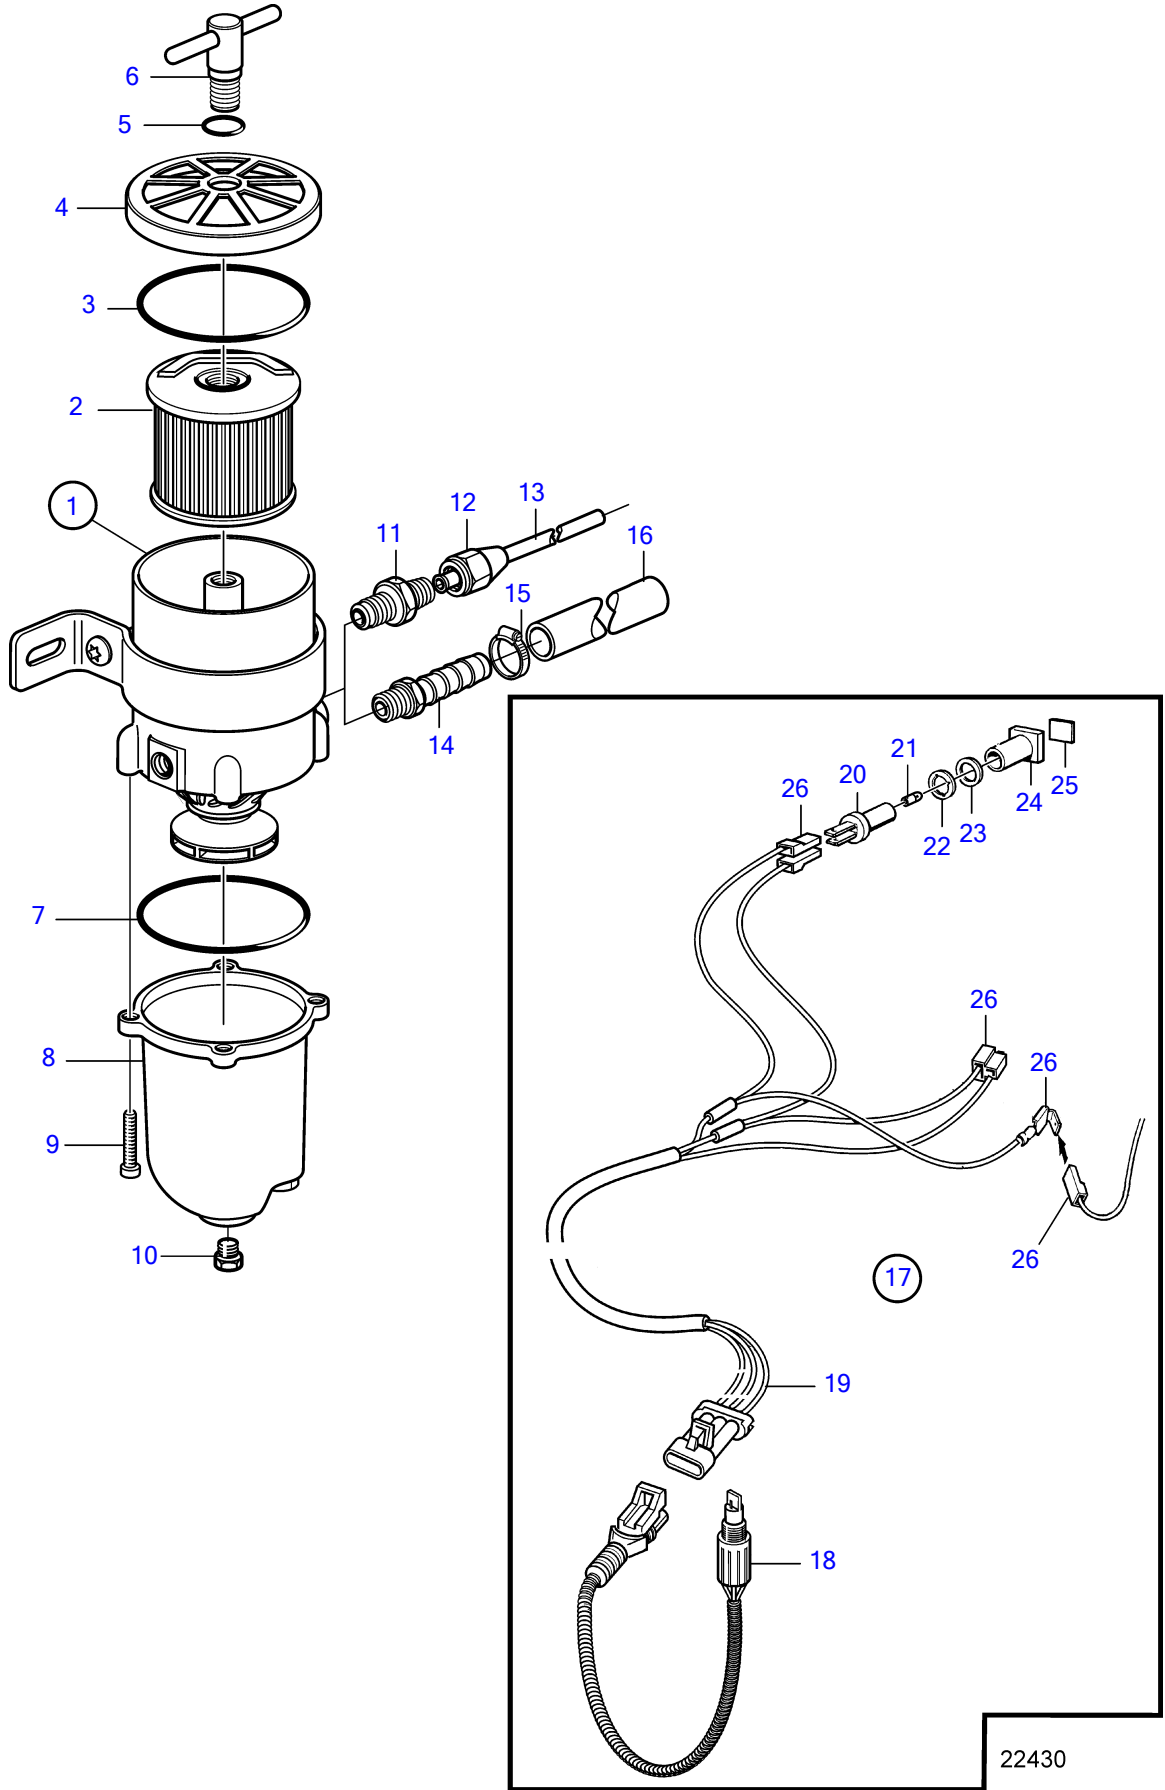

AD31D, AD31XD, TAMD31D, TMD31D

AD31D, AD31XD, TAMD31D, TMD31D

REF	PART NO.	QTY	DESCRIPTION	SEE SEC.	NOTES
1	877763	1	Fuel filter		
2	1147147	1	• Fuel filter insert		2 mikron
	861014	1	• Insert		10 mikron
	3581760	1	• Insert		30 mikron
3	838504	1	• Gasket		
4		1	• Lock		
5	838505	1	• O-ring		
6		1	• Handle		
7	3838861	1	• Gasket		
8	3838849	1	• Bowl		
9	950024	4	• Cross recessed screw		
10	952075	1	• Plug		
11	954337	2	Nipple		
12	954323	2	Fitting nut		
13	1140062	2	Copper tube		
14	3825000	2	Hose nipple		
15	961664	2	Hose clamp		
16	861057	X	Fuel hose		3/8"
			• Bulletin P-23-4-4	P-23-4-4-EN	Fuel Hose P/N 861057
17	1140724	1	Level guard		
18	3588916	1	• Alarm kit		
19	881774	1	• Wiring harness		
20	808175	1	• Lamp socket		
21	19923	1	• Bulb		12V, 2W
	182059	1	• Bulb		24V, 3W
22	967583	1	• Retainer		
23	829714	1	• Sealing ring		
24	838455	1	• Retainer		
25	872591	1	• Symbol strip		
26		X	• cables and terminals	1963	