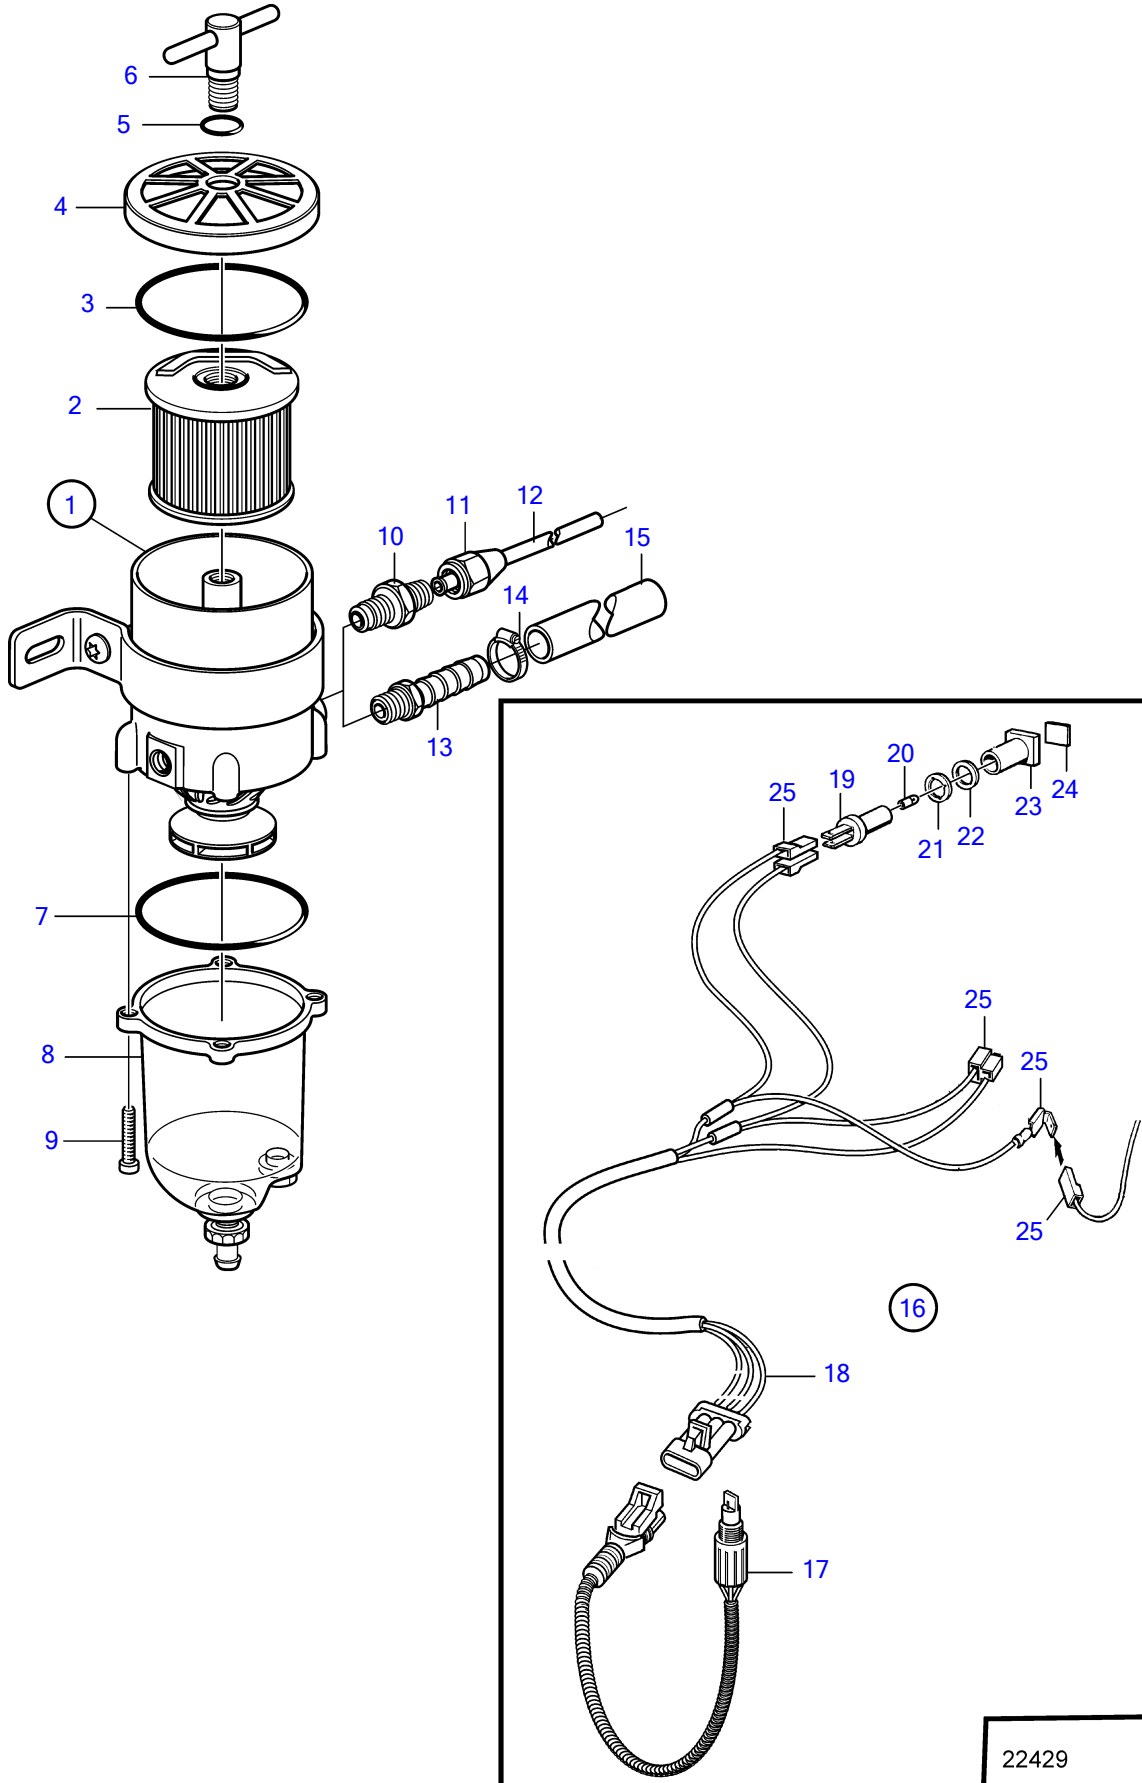

AD31D, AD31XD, TAMD31D, TMD31D

AD31D, AD31XD, TAMD31D, TMD31D

REF	PART NO.	QTY	DESCRIPTION	SEE SEC.	NOTES
1	877762	1	Fuel filter		(861143)
2	1147147	1	• Fuel filter insert		2 mikron
	861014	1	• Insert		10 mikron
	3581760	1	• Insert		30 mikron
3	838504	1	• Gasket		
4		1	• Lock		
5	838505	1	• O-ring		
6		1	• Handle		
7	3838861	1	• Gasket		
8	3838848	1	• Bowl		
9	950024	4	• Cross recessed screw		
10	954337	2	Nipple		
11	954323	2	Fitting nut		
12	1140062	2	Copper tube		
13	3825000	2	Hose nipple		
14	961664	2	Hose clamp		
15	861057	X	Fuel hose		3/8"
			• Bulletin P-23-4-4	P-23-4-4-EN	Fuel Hose P/N 861057
16	1140724	1	Level guard		
17	3588916	1	• Alarm kit		
18	881774	1	• Wiring harness		
19	808175	1	• Lamp socket		
20	19923	1	• Bulb		12V, 2W
	182059	1	• Bulb		24V, 3W
21	967583	1	• Retainer		
22	829714	1	• Sealing ring		
23	838455	1	• Retainer		
24	872591	1	• Symbol strip		
25		X	• cables and terminals	1963	