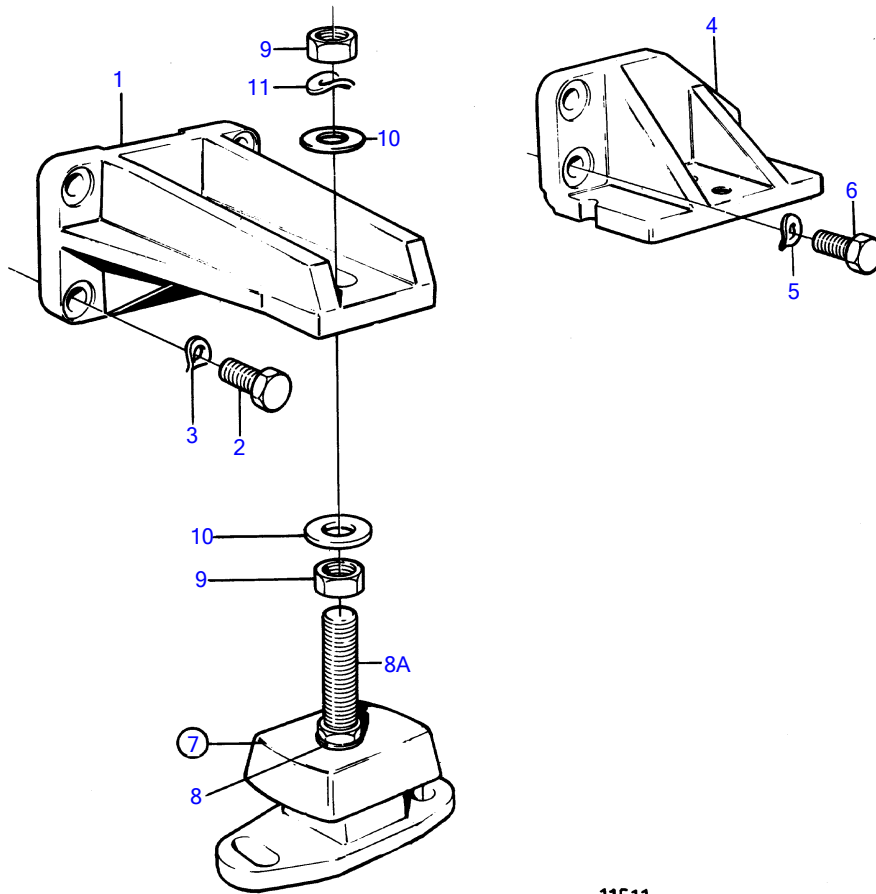

TMD31D

11511

TMD31D

REF	PART NO.	QTY	DESCRIPTION	NOTES
1	860953	2	Engine bracket	
2	965192	6	Flange screw	L=40mm
	965193	2	Flange screw	L=50mm
3	940280	8	Spring washer	
4	860952	1	Engine bracket	P, rear
	860954	1	Engine bracket	S.B, rear
5	940280	6	Spring washer	
6	966343	6	Flange screw	
7	876598	4	Rubber element	
8	955900	4	• Washer	
8A	860950	4	• Adjusting screw	
9	955806	8	Hexagon nut	
10	955901	4	Washer	D=34mm
	978991	4	Washer	D=40mm
11	941913	4	Spring washer	