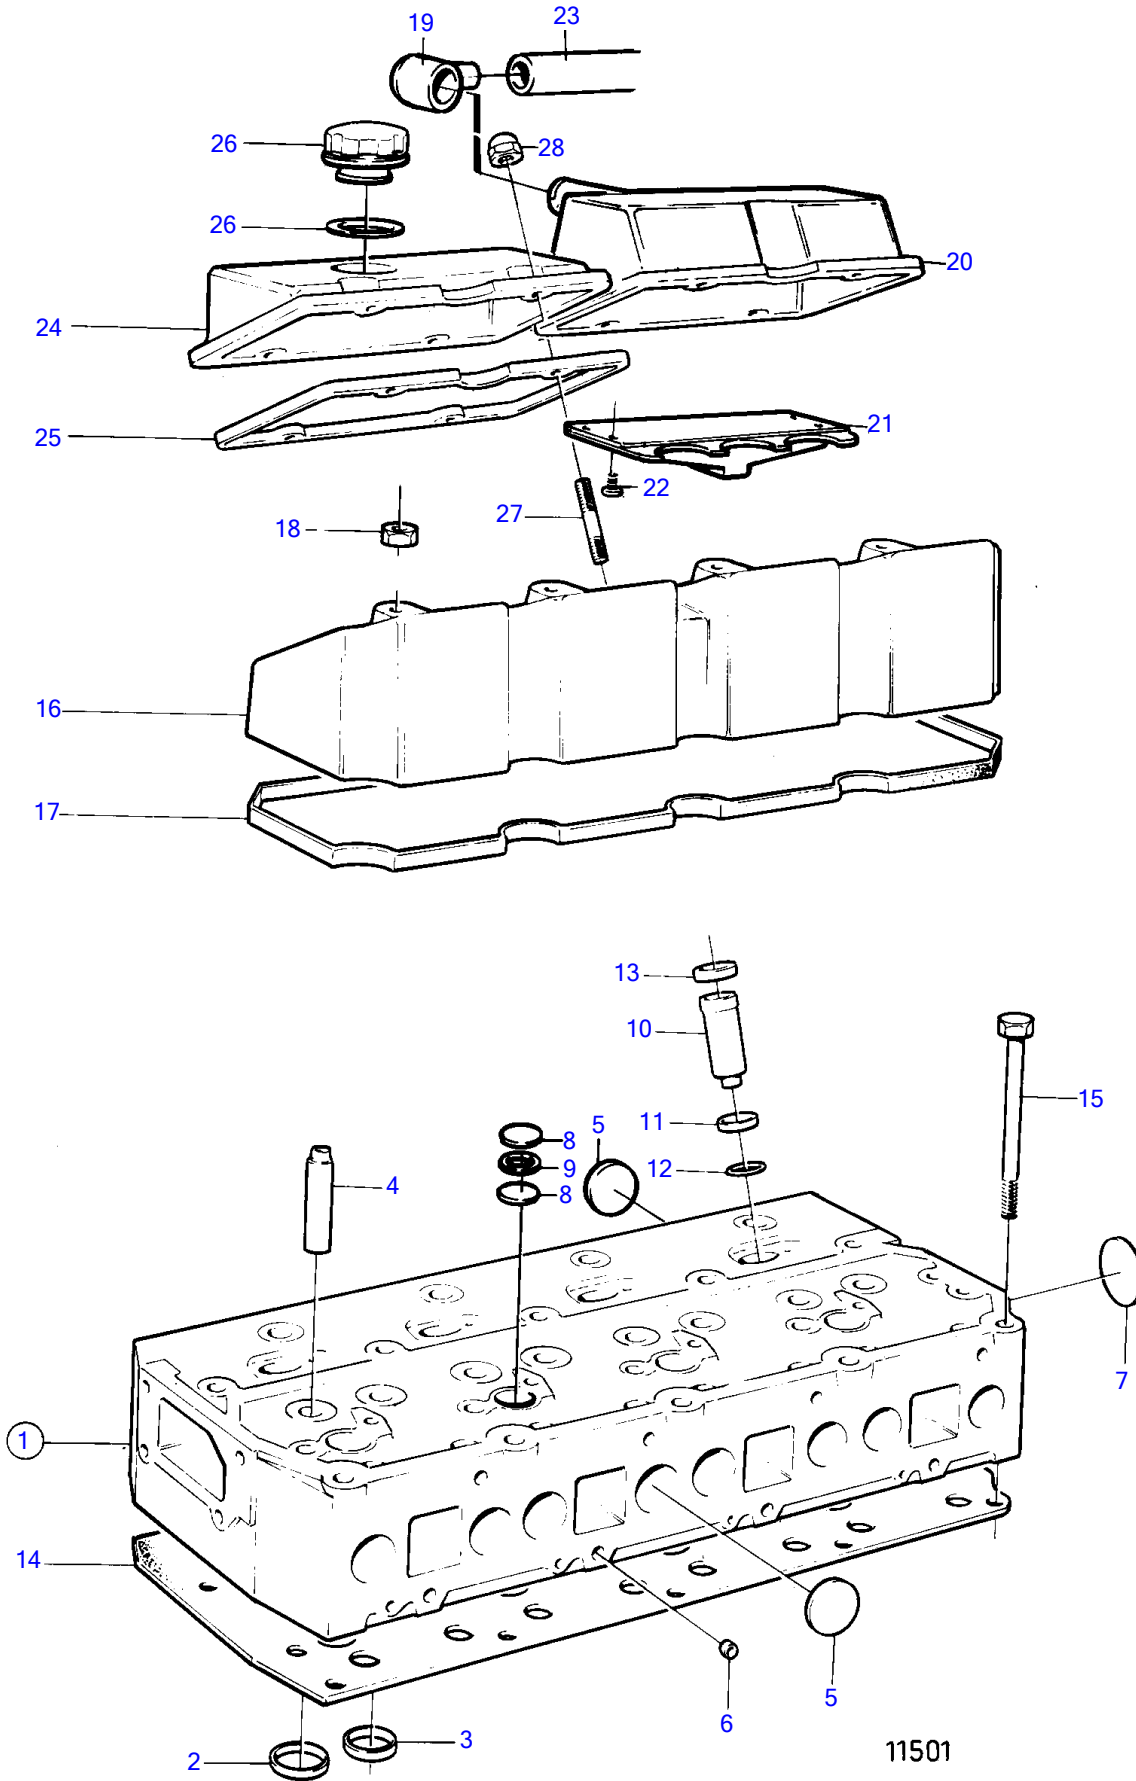

AD31D, AD31XD, TAMD31D, TMD31D

AD31D, AD31XD, TAMD31D, TMD31D

REF	PART NO.	QTY	DESCRIPTION	NOTES
1	3803306	1	Cylinder head	(860646)
2	858331	4	• Valve seat, exhaust	
3	860035	4	• Valve seat, intake	
4	419653	8	• Valve guide	
5	477026	9	• Expansion plug	
6	967853	8	• Cap plug	
7	968955	1	• Expansion plug	
8	967948	8	• Expansion plug	
9	949329	4	• Gasket	
10	861255	4	• Spray sleeve	
11	838896	4	• Sealing ring	
12	838821	4	• O-ring	
13	838619	4	• Retainer	
14	858993	1	Gasket	
15	838775	19	Flange screw	
16	838648	1	Valve cover	
17	838652	1	Gasket	
18	968862	4	Nut	
19	861115	1	Protecting sleeve	
20	860541	1	Valve cover	Replaced by 860542, 860601 & 977771
	860542	1	• Valve cover	
21	860601	1	• Insert	
22	977771	4	• Flange screw	
23	946234	X	Tube	L=365mm
24	838651	1	Valve cover	
25	838654	2	Gasket	
26	3547599	1	Oil filler cap	
27	953034	8	Stud	
28	968458	8	Flange cap nut	