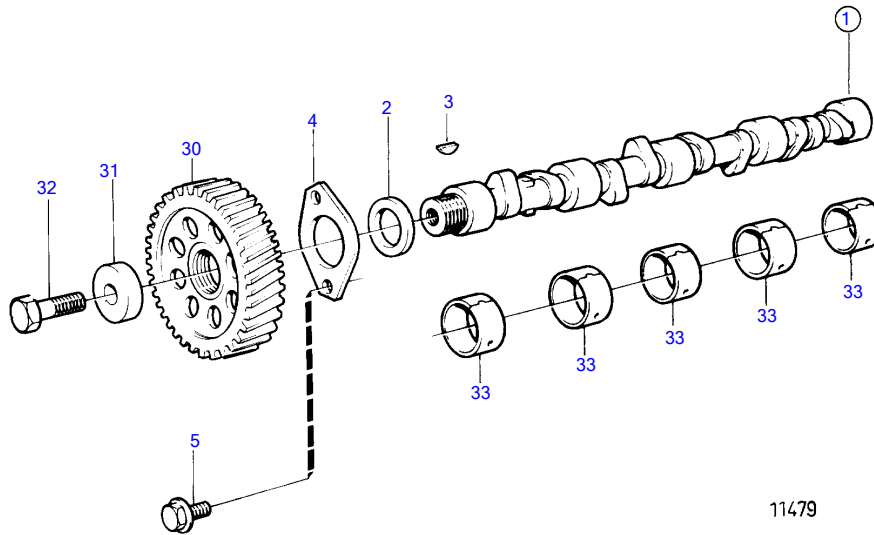

AD31D, AD31XD, TAMD31D, TMD31D

11479

AD31D, AD31XD, TAM31D, TMD31D

REF	PART NO.	QTY	DESCRIPTION	SEE SEC.	NOTES
1	861201	1	Camshaft		
2	1542221	1	• Spacer washer		
3	910116	1	• Woodruff key		
4	838892	1	Bracket		
5	946440	2	Flange screw		
6	1542208	8	Valve tappet		
7	838636	8	Push rod		
8	838637	4	Inlet valve, intake		
	838638	4	Exhaust valve, exhaust		
9	859171	8	Valve stem seal		
10	1545198	8	Valve spring		
11	1332137	8	Valve spring washer		
12	838639	8	Washer		
13	1677875	16	Valve collet		
14	838641	1	Rocker arm shaft		
15	955083	1	• Cap plug		
16	840444	1	• Sleeve		
17	838726	1	Adapter		
18	838647	3	Bearing bracket		
19	838732	4	Stud		
20	418301	4	Rocker arm		No 1,3,5,7
	418298	4	Rocker arm		No 2,4,6,8
21	418297	4	• Bushing		
22	418286	4	• Ball stud		
23	921781	4	• Hexagon nut		
24	411139	3	Compression spring		
25	840686	2	Spring washer		
26	400722	2	Shim		
27	914456	2	Snap ring		
28	860686	1	Tube		
29	969198	2	• O-ring		
30	1542034	1	Gear		
31	1542223	1	Washer		
32	965193	1	Flange screw		
33	1542067	5	Camshaft bushing	807	
34	419653	8	Valve guide	804	