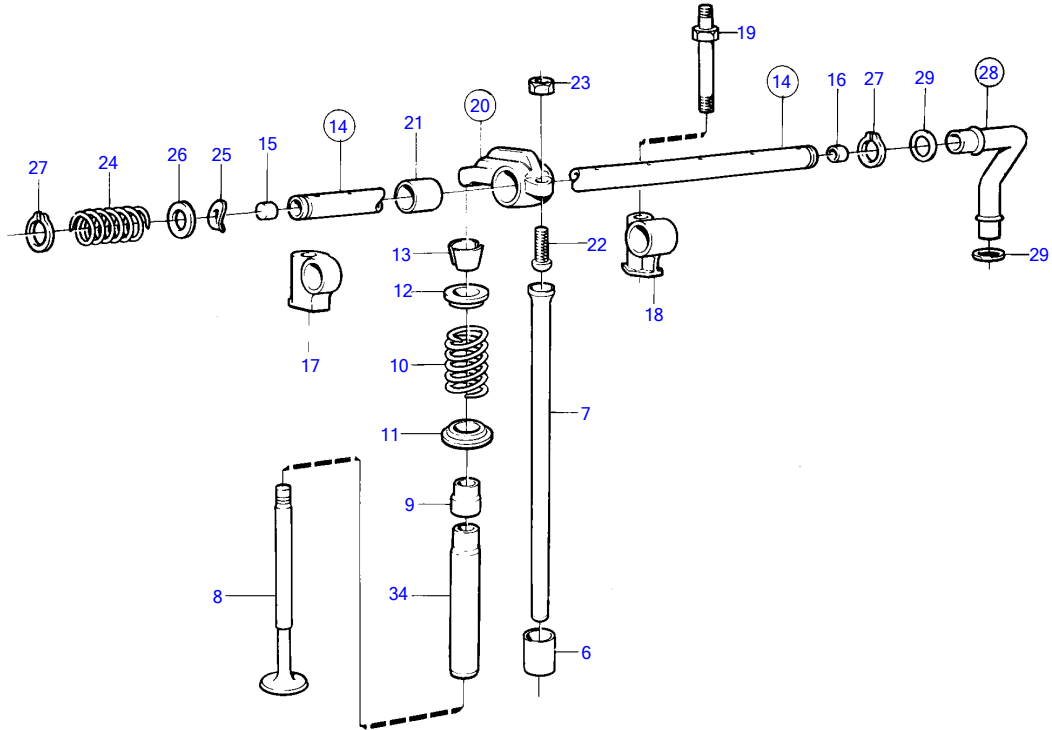

AD31D, AD31XD, TAMD31D, TMD31D

11479

AD31D, AD31XD, TAM31D, TMD31D

REF	PART NO.	QTY	DESCRIPTION	SEE SEC.	NOTES
1	861201	1	Camshaft		
2	1542221	1	• Spacer washer		
3	910116	1	• Woodruff key		
4	838892	1	Bracket		
5	946440	2	Flange screw		
6	1542208	8	Valve tappet		
7	838636	8	Push rod		
8	838637	4	Inlet valve, intake		
	838638	4	Exhaust valve, exhaust		
9	859171	8	Valve stem seal		
10	1545198	8	Valve spring		
11	1332137	8	Valve spring washer		
12	838639	8	Washer		
13	1677875	16	Valve collet		
14	838641	1	Rocker arm shaft		
15	955083	1	• Cap plug		
16	840444	1	• Sleeve		
17	838726	1	Adapter		
18	838647	3	Bearing bracket		
19	838732	4	Stud		
20	418301	4	Rocker arm		No 1,3,5,7
	418298	4	Rocker arm		No 2,4,6,8
21	418297	4	• Bushing		
22	418286	4	• Ball stud		
23	921781	4	• Hexagon nut		
24	411139	3	Compression spring		
25	840686	2	Spring washer		
26	400722	2	Shim		
27	914456	2	Snap ring		
28	860686	1	Tube		
29	969198	2	• O-ring		
30	1542034	1	Gear		
31	1542223	1	Washer		
32	965193	1	Flange screw		
33	1542067	5	Camshaft bushing	807	
34	419653	8	Valve guide	804	