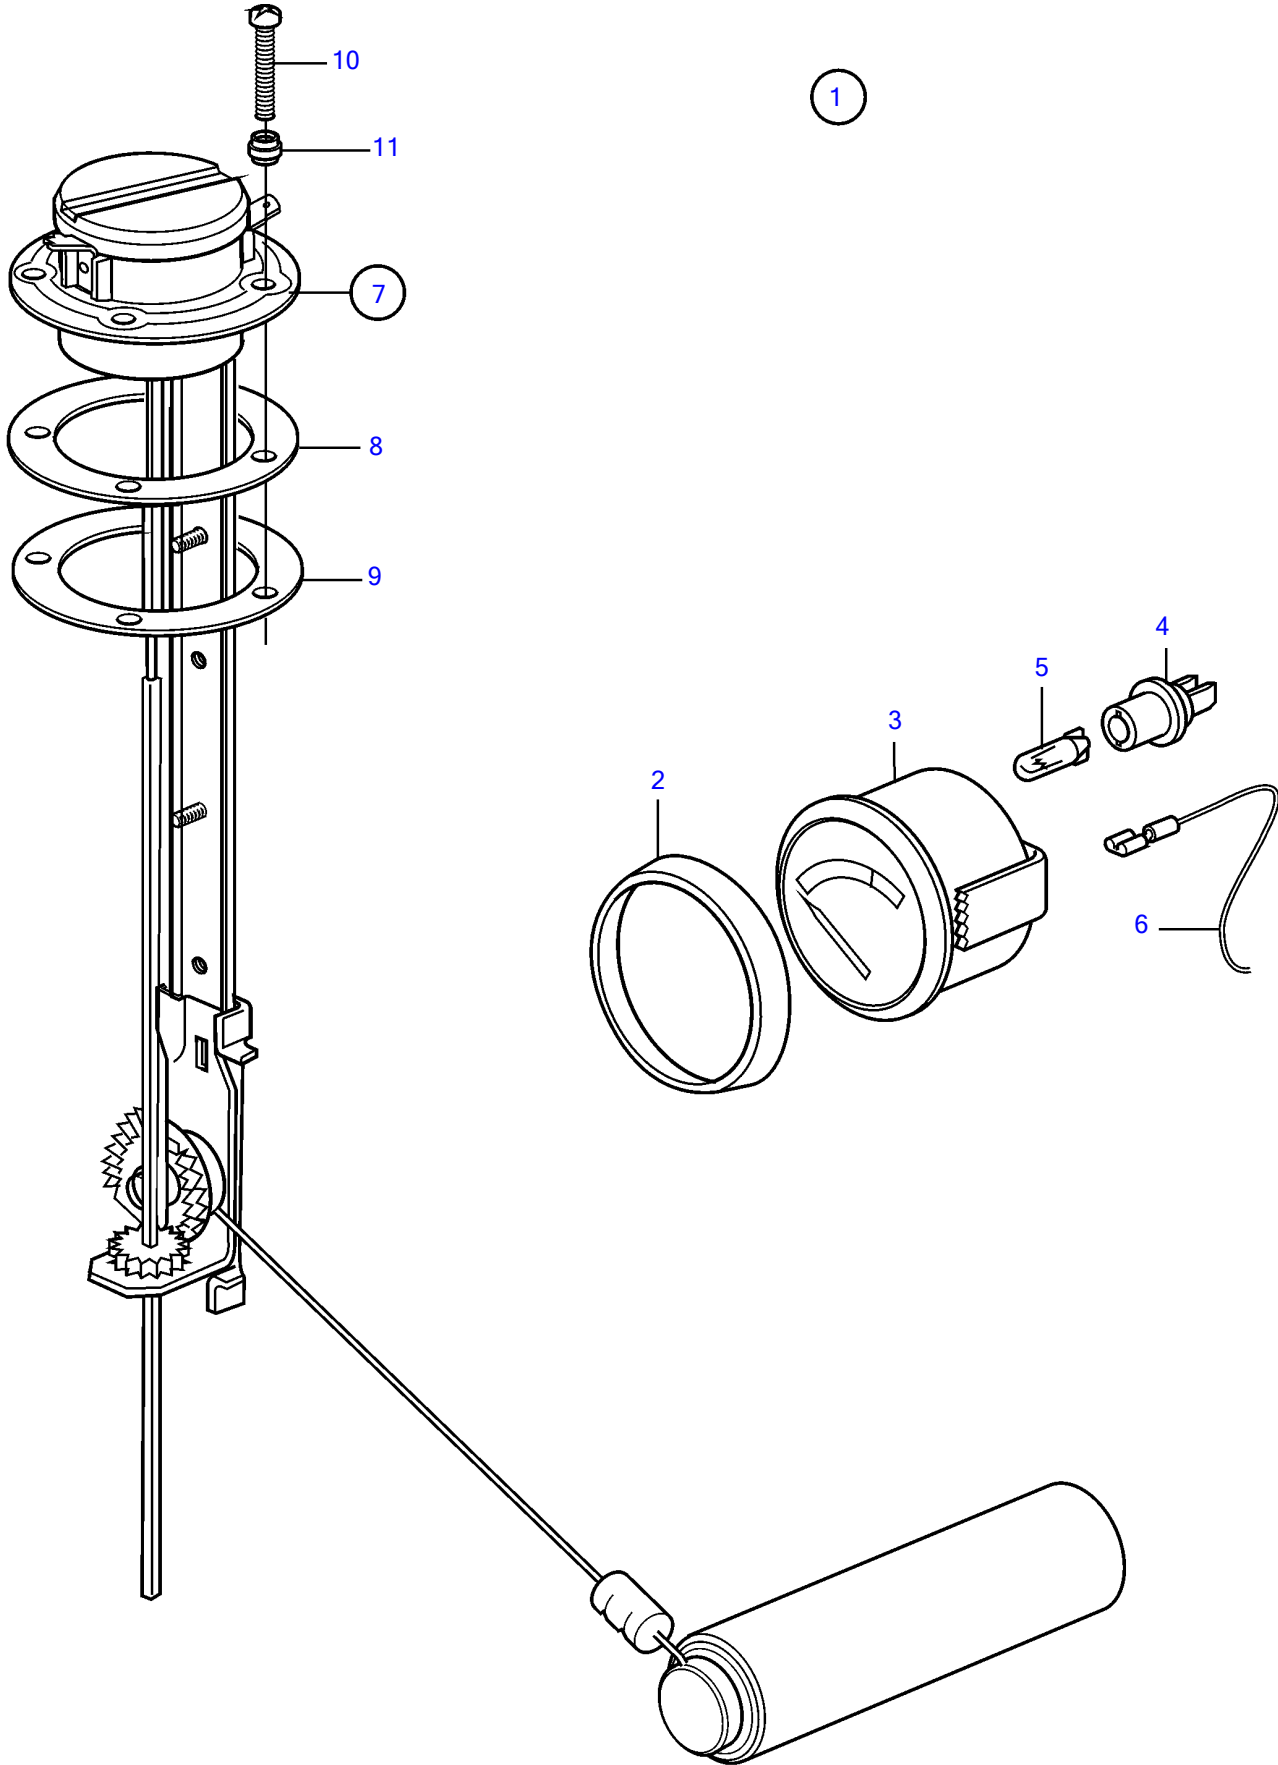

AD31D, AD31XD, TAMD31D, TMD31D

AD31D, AD31XD, TAMD31D, TMD31D

REF	PART NO.	QTY	DESCRIPTION	SEE SEC.	NOTES
1	873808	1	Fuel gauge		(858879)
2	858643	1	• Front ring		
3	863940	1	• Fuel gauge		
	873207	1	• • Brace kit		
		2	• • • Nut		not sold separately
		2	• • Spacer		not sold separately
4	863945	1	• • Lamp socket		Use white bulb 19923 and socket 808175 for earlier gauges.
5	863946	1	• • Bulb		Use white bulb 19923 and socket 808175 for earlier gauges., 12V, 1,2W red
6		X	• Wiring harness	1963	
7	873772	1	• Tank sensor		(837999)
8	89865	1	• • Gasket		
9	834480	1	• • Flange		
10	969407	4	• • 6 point socket screw		(956078)
	969409	1	• • 6 point socket screw		
11	834481	5	• • Gasket		