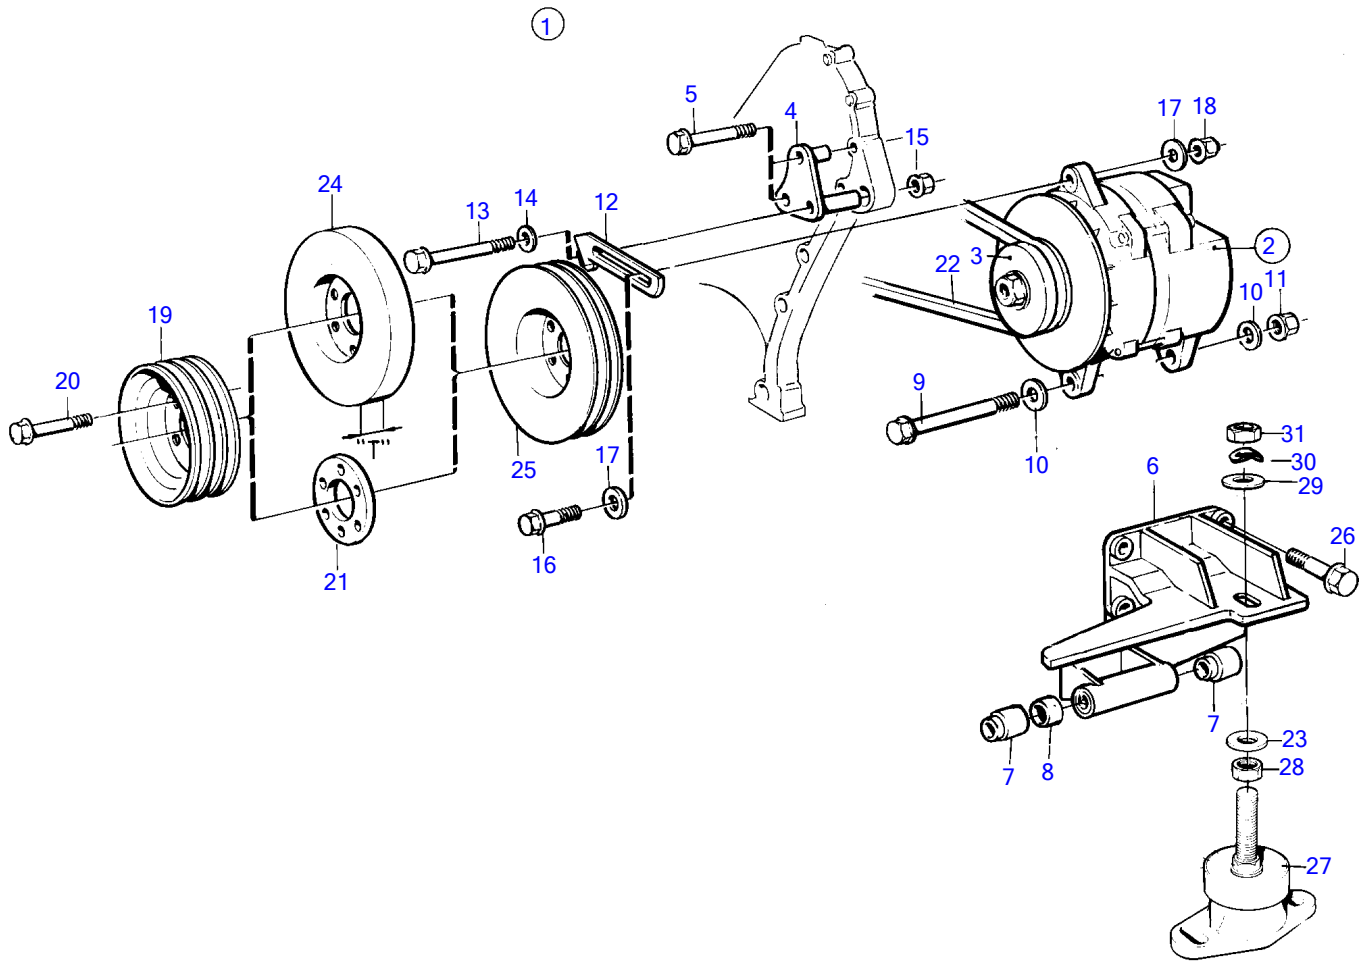

AD31D, AD31XD, TAMD31D, TMD31D

11123

AD31D, AD31XD, TAMD31D, TMD31D

REF	PART NO.	QTY	DESCRIPTION	SEE SEC.	NOTES
1	861155	1	Alternator kit		Fits engines with damper thickness TH=35mm and TH=41mm.
2				594	
	(849748)	1	• Alternator		28V, 100A, Obsolete part
	(3803499)	1	• Alternator, exch, exch		28V, 100A, Obsolete part
				596	
3	830920	1	• Pulley		
4	860869	1	• Bracket		
5	965181	2	• Flange screw		
6	860868	1	• Bracket		
7	859574	2	• • Bushing		
8		1	• • Sleeve		
9	970988	1	• Hexagon screw		
10	955897	2	• Washer		
11	971099	1	• Flange lock nut		
12	859075	1	• Tensioner		
13	970963	1	• Hexagon screw		
14	960148	1	• Washer		
15	971098	1	• Flange lock nut		
16	946752	1	• Flange screw		
17	960143	2	• Washer		
18	971098	1	• Flange lock nut		
19	861123	1	• Pulley		Fits engines with damper thickness TH=35mm and TH=41mm.
20	973080	6	• Screw		
21	860870	1	• Spacer		
22	966391	1	• V-belt		
23	945544	1	• Washer		Only used for rubber element with M16 bolt.
24		1	Absorber		Alt. see group 21
25		1	Pulley		See group 21
26		4	Screw		See group 21
27		X	Rubber element		See group 21
28		X	Nut		See group 21
29		X	Washer		See group 21
30		X	Spring washer		See group 21
31		X	Nut		See group 21