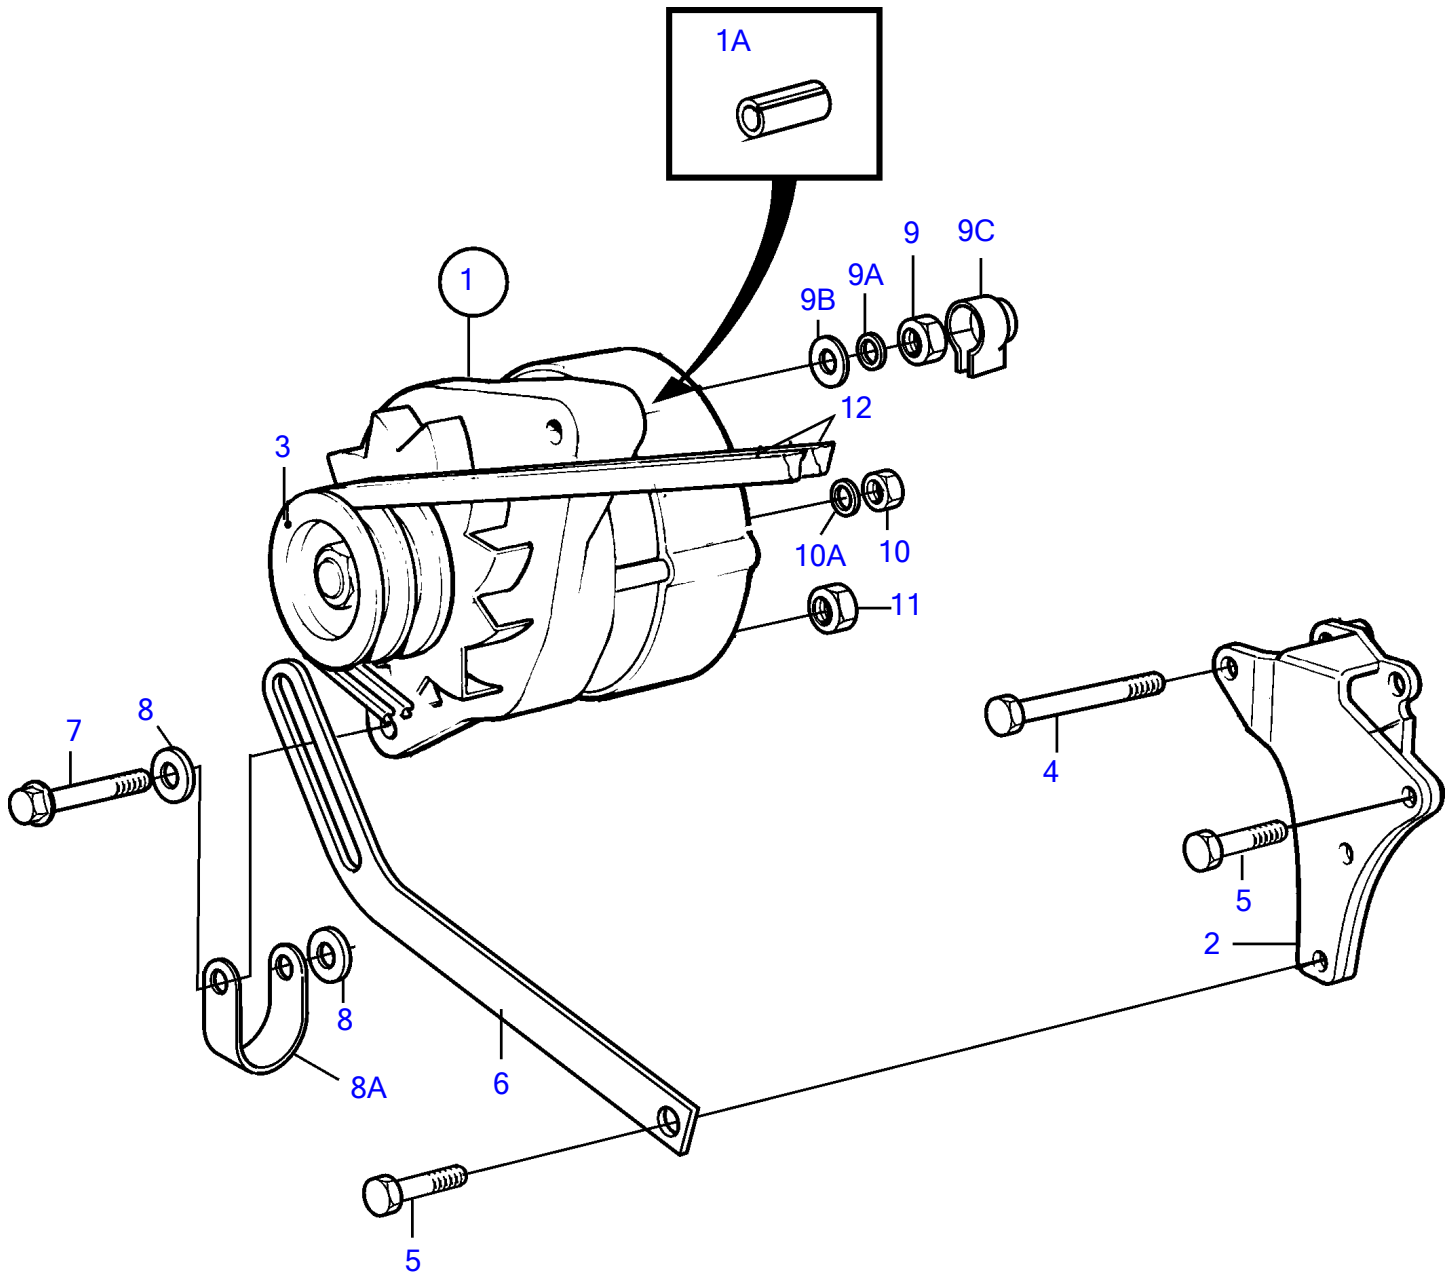

AD31D, AD31XD, TAM31D, TMD31D

11367

AD31D, AD31XD, TAMD31D, TMD31D

REF	PART NO.	QTY	DESCRIPTION	SEE SEC.	NOTES
1	872235	1	Alternator		14V 60A
	3803260	1	Alternator, exch, exch		14V 60A
			.		
			.	448	
	872021	1	Alternator		28V 60A
			.		
			.	127	
1A	1610144	1	Spring pin		
2	860271	1	Bracket		
3	841812	1	Pulley		
4	955554	1	Hexagon screw		
5	965179	1	Flange screw		L=50mm
	965182	2	Flange screw		L=80mm
	969189	1	Flange screw		L=85mm
6	835352	1	Tensioner		
7	947760	1	Flange screw		
8	466735	1	Tensioning eyelet		
8A	941909	2	Spring washer		
9	955781	1	Hexagon nut		
9A	941906	1	Spring washer		
9B	960140	1	Washer		
9C	(1234326)	1	Protecting casing		Obsolete part
10	965483	1	Flange nut		
10A	941905	1	Spring washer		
11	945407	1	Flange nut		
12	966978	1	V-belt		