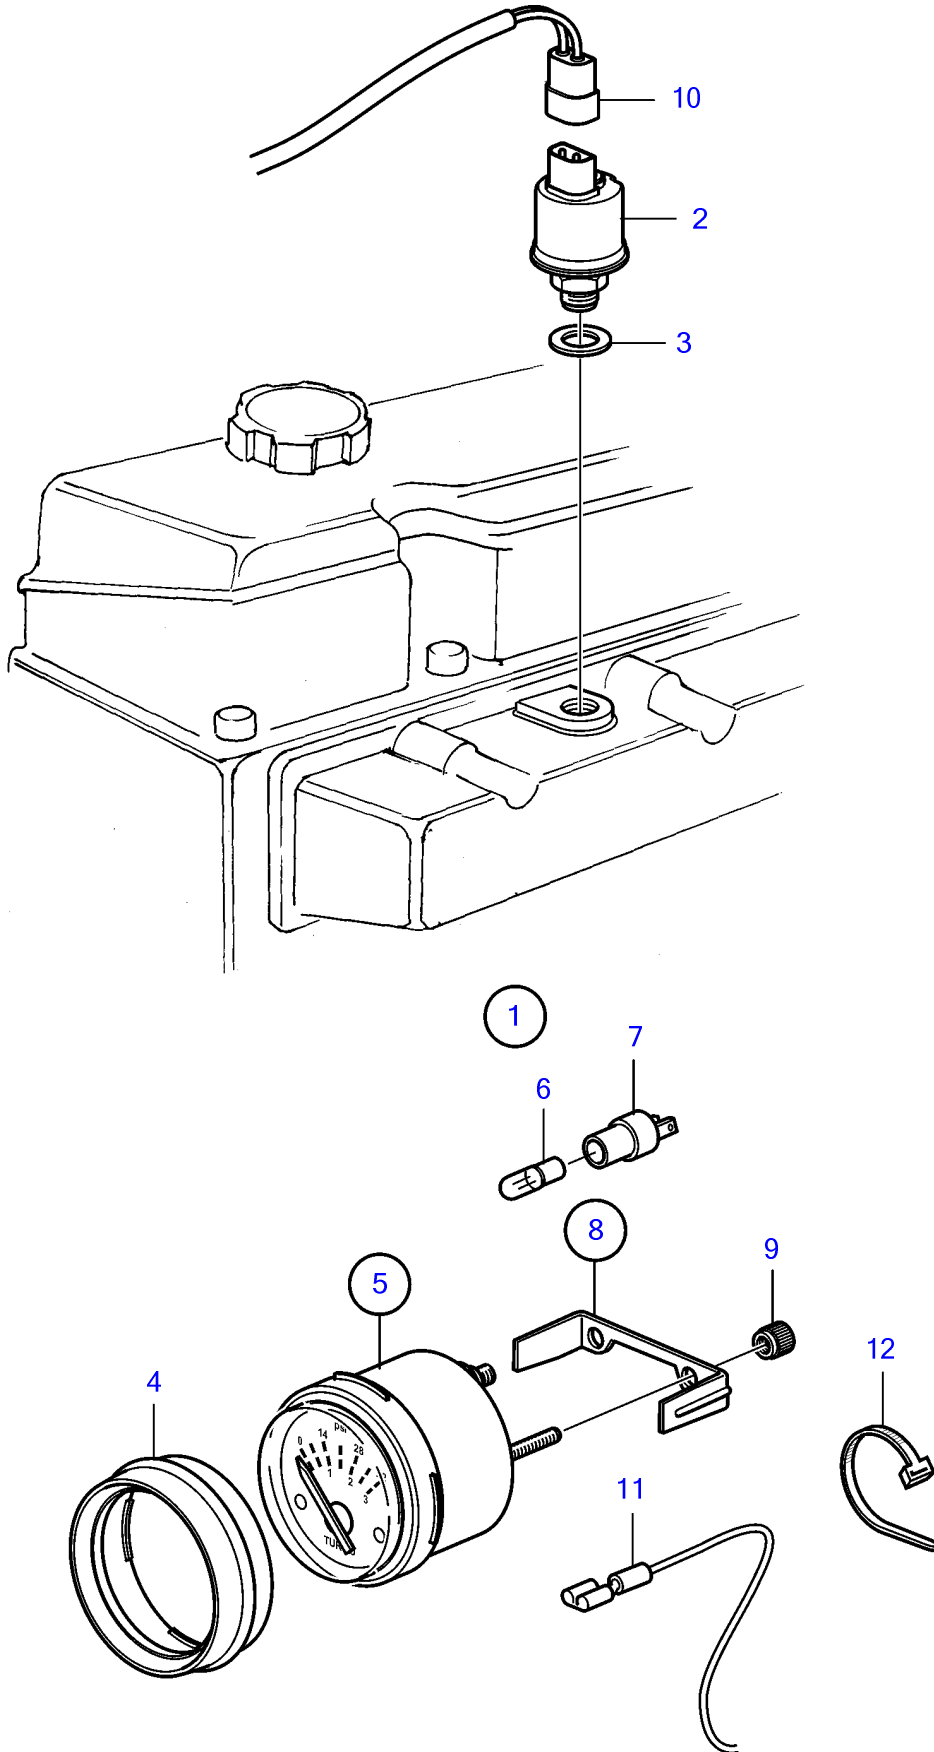

AD31D, AD31XD, TAMD31D, TMD31D

AD31D, AD31XD, TAMD31D, TMD31D

REF	PART NO.	QTY	DESCRIPTION	SEE SEC.	NOTES
1	(873855)	1	Turbo pressure gauge		Obsolete part
2	866837	1	• Sensor, turbo		0-3bar
3	957181	1	• Gasket		
4	858643	1	• Front ring		
5	873205	1	• Turbo pressure gauge		
6	863946	1	• • Bulb		
7	863945	1	• • Lamp socket		
8	873207	1	• Brace kit		
9		2	• • Nut		
10	873882	1	• Cable kit		
11		X	• cables and terminals	1963	
12	948211	5	• Cable tie		