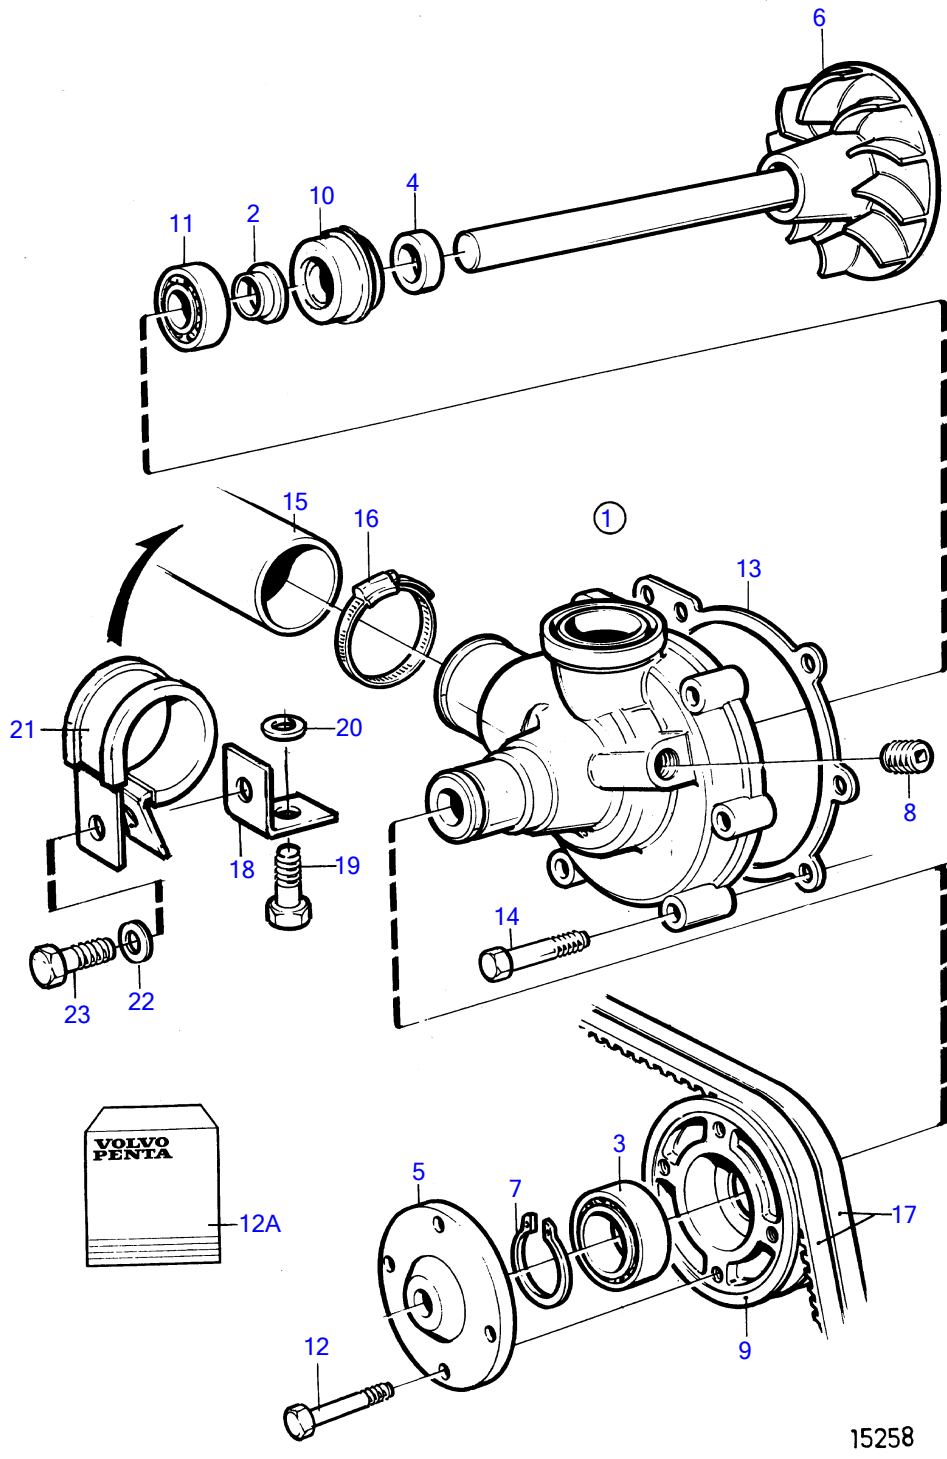

AD31D, AD31XD, TAMD31D, TMD31D

15258

AD31D, AD31XD, TAMD31D, TMD31D

REF	PART NO.	QTY	DESCRIPTION	NOTES
1	861303	1	Water pump	
2	70913	1	• Deflector	Included in overhaul kit.
3	181538	1	• Ball bearing	Included in overhaul kit.
4	421306	1	• Wear ring	Included in overhaul kit.
5	860455	1	• Hub	
6		1	• Shaft	Included in overhaul kit.
7	914462	1	• Snap ring	Included in overhaul kit.
8	479977	1	• Plug	(952077)
9	1542235	1	• Pulley	
10	1545283	1	• Sealing ring	Included in overhaul kit.
11	1660609	1	• Ball bearing	Included in overhaul kit.
12	946173	4	• Flange screw	
12A	876560	1	Repair kit	See group 99
13	859027	1	Gasket	Included in overhaul kit.
14	947760	6	Flange screw	
15	861279	1	Hose	Heat exchanger-expansion tank-water pump.
16	943477	1	Hose clamp	
17	966978	1	V-belt	
18	846780	1	Bracket	
19		1	Screw	See group 22
20	955894	1	Washer	
21	952635	1	Clamp	
22	955893	1	Washer	
23	968855	1	Flange screw	