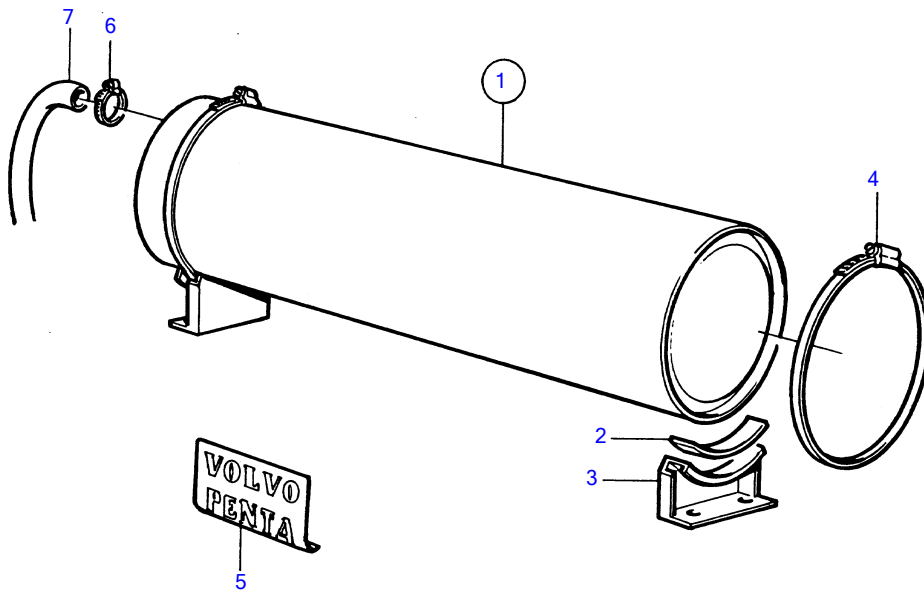

AD31D, AD31XD, TAM31D, TMD31D

9012

AD31D, AD31XD, TAMD31D, TMD31D

REF	PART NO.	QTY	DESCRIPTION	NOTES
1	(1144069)	1	Water heater	Obsolete part
2	(1144070)	2	• Spacer	Obsolete part
3	842767	2	• Bracket	
4	(1144071)	2	• Hose clamp	Obsolete part
5	827259	1	• Decal	
6	961662	X	Hose clamp	For 952968
	961663	X	Hose clamp	For 952969
7	952968	X	Hose	D=12,7mm
	952969	X	Hose	D=15,9mm