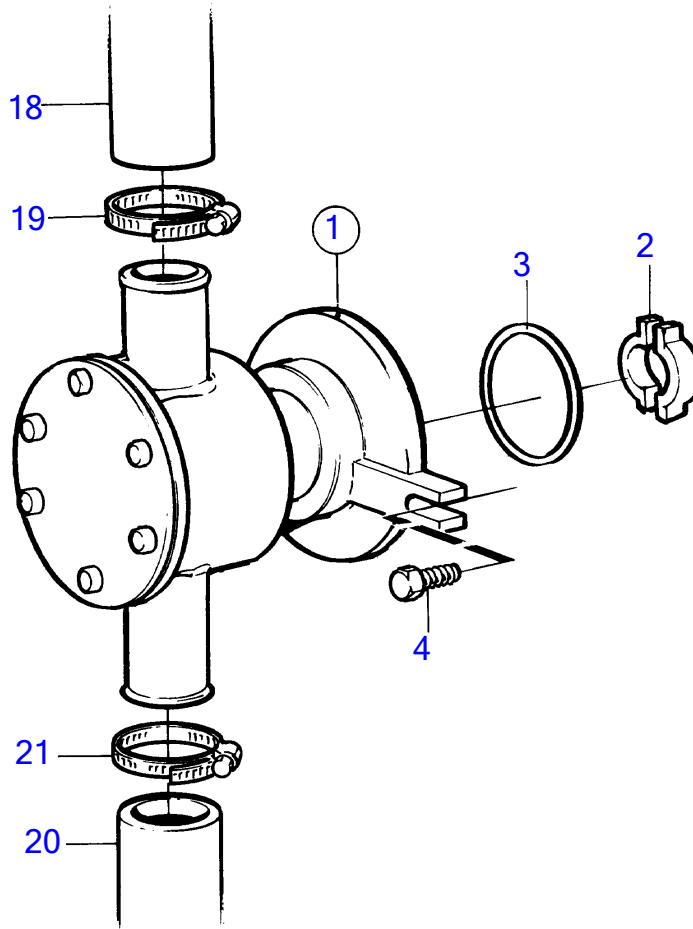

TAMD31D, TMD31D

11480

TAMD31D, TMD31D

REF	PART NO.	QTY	DESCRIPTION	SEE SEC.	NOTES
1	860629	1	Sea water pump		
			.		
			.	556	
2	858467	1	Companion flange		
3	968971	1	O-ring		
4	946173	2	Flange screw		
5	946671	1	Flange screw		
6	860701	1	Bracket		
7	860700	1	Clamp		
8	861387	1	Bracket		
9	947760	1	Flange screw		
10	857045	1	Clamp		
11	843075	1	Spacer sleeve		
12	945444	1	Flange screw		
13	955894	1	Washer		
14	846780	1	Bracket		
15	965181	1	Flange screw		
16	952640	1	Clamp		
17	968855	1	Flange screw		
17A	955893	1	Washer		
18	860997	1	Hose		Sea water pump-oil cooler.
19	943476	1	Hose clamp		
20	860639	1	Hose		Reverse gear-sea water pump.
21	961669	2	Hose clamp		