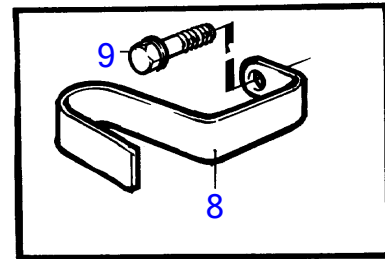

TAMD31D, TMD31D

11480

TAMD31D, TMD31D

REF	PART NO.	QTY	DESCRIPTION	SEE SEC.	NOTES
1	860629	1	Sea water pump		
			.		
			.	556	
2	858467	1	Companion flange		
3	968971	1	O-ring		
4	946173	2	Flange screw		
5	946671	1	Flange screw		
6	860701	1	Bracket		
7	860700	1	Clamp		
8	861387	1	Bracket		
9	947760	1	Flange screw		
10	857045	1	Clamp		
11	843075	1	Spacer sleeve		
12	945444	1	Flange screw		
13	955894	1	Washer		
14	846780	1	Bracket		
15	965181	1	Flange screw		
16	952640	1	Clamp		
17	968855	1	Flange screw		
17A	955893	1	Washer		
18	860997	1	Hose		Sea water pump-oil cooler.
19	943476	1	Hose clamp		
20	860639	1	Hose		Reverse gear-sea water pump.
21	961669	2	Hose clamp		