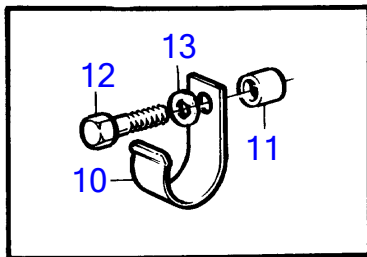

TAMD31D, TMD31D

11480

TAMD31D, TMD31D

REF	PART NO.	QTY	DESCRIPTION	SEE SEC.	NOTES
1	860629	1	Sea water pump		
			.		
			.	556	
2	858467	1	Companion flange		
3	968971	1	O-ring		
4	946173	2	Flange screw		
5	946671	1	Flange screw		
6	860701	1	Bracket		
7	860700	1	Clamp		
8	861387	1	Bracket		
9	947760	1	Flange screw		
10	857045	1	Clamp		
11	843075	1	Spacer sleeve		
12	945444	1	Flange screw		
13	955894	1	Washer		
14	846780	1	Bracket		
15	965181	1	Flange screw		
16	952640	1	Clamp		
17	968855	1	Flange screw		
17A	955893	1	Washer		
18	860997	1	Hose		Sea water pump-oil cooler.
19	943476	1	Hose clamp		
20	860639	1	Hose		Reverse gear-sea water pump.
21	961669	2	Hose clamp		