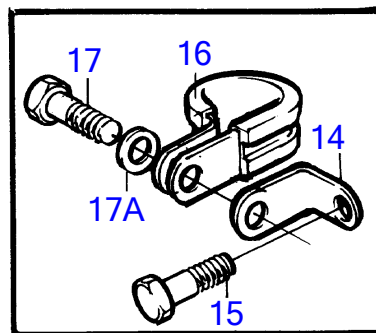

TAMD31D, TMD31D

11480

TAMD31D, TMD31D

REF	PART NO.	QTY	DESCRIPTION	SEE SEC.	NOTES
1	860629	1	Sea water pump		
			.		
			.	556	
2	858467	1	Companion flange		
3	968971	1	O-ring		
4	946173	2	Flange screw		
5	946671	1	Flange screw		
6	860701	1	Bracket		
7	860700	1	Clamp		
8	861387	1	Bracket		
9	947760	1	Flange screw		
10	857045	1	Clamp		
11	843075	1	Spacer sleeve		
12	945444	1	Flange screw		
13	955894	1	Washer		
14	846780	1	Bracket		
15	965181	1	Flange screw		
16	952640	1	Clamp		
17	968855	1	Flange screw		
17A	955893	1	Washer		
18	860997	1	Hose		Sea water pump-oil cooler.
19	943476	1	Hose clamp		
20	860639	1	Hose		Reverse gear-sea water pump.
21	961669	2	Hose clamp		