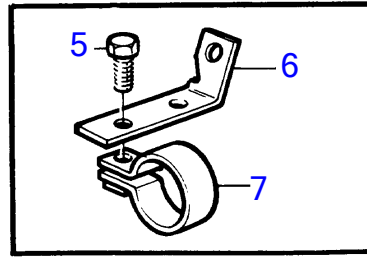

TAMD31D, TMD31D

11480

TAMD31D, TMD31D

REF	PART NO.	QTY	DESCRIPTION	SEE SEC.	NOTES
1	860629	1	Sea water pump		
			.		
			.	556	
2	858467	1	Companion flange		
3	968971	1	O-ring		
4	946173	2	Flange screw		
5	946671	1	Flange screw		
6	860701	1	Bracket		
7	860700	1	Clamp		
8	861387	1	Bracket		
9	947760	1	Flange screw		
10	857045	1	Clamp		
11	843075	1	Spacer sleeve		
12	945444	1	Flange screw		
13	955894	1	Washer		
14	846780	1	Bracket		
15	965181	1	Flange screw		
16	952640	1	Clamp		
17	968855	1	Flange screw		
17A	955893	1	Washer		
18	860997	1	Hose		Sea water pump-oil cooler.
19	943476	1	Hose clamp		
20	860639	1	Hose		Reverse gear-sea water pump.
21	961669	2	Hose clamp		