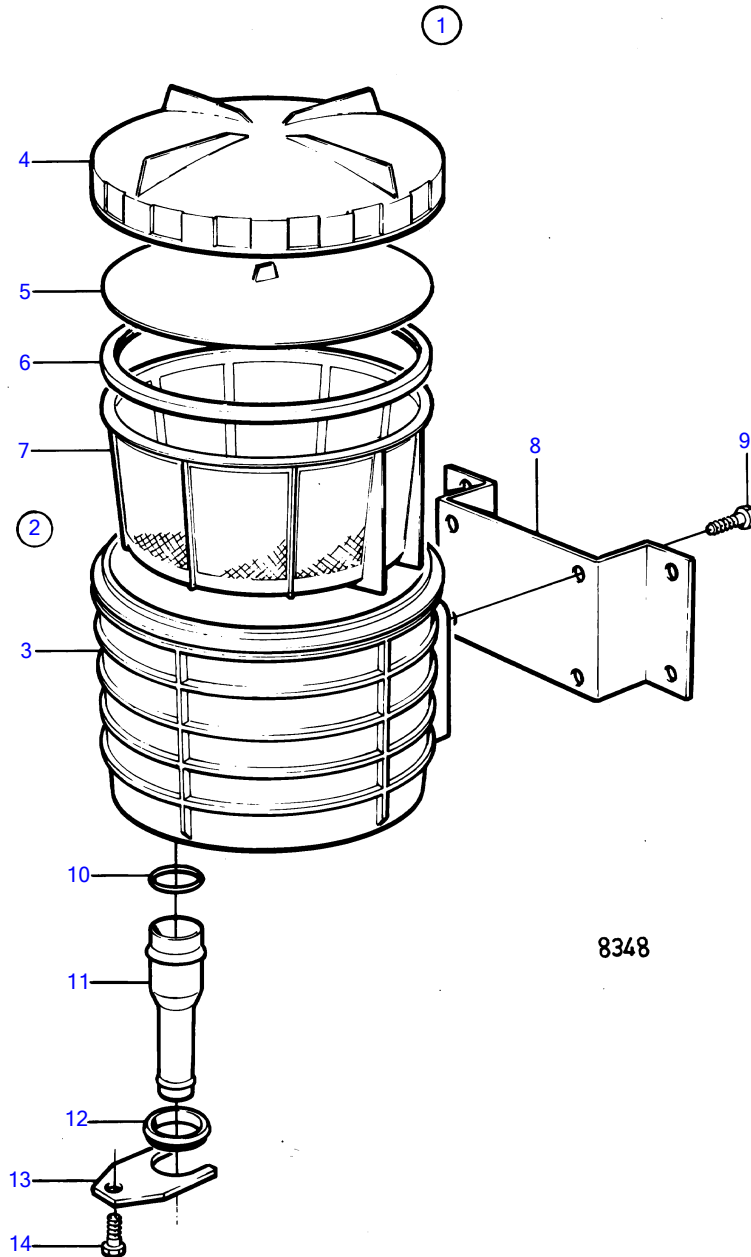

AD31D, AD31XD, TAMD31D, TMD31D

AD31D, AD31XD, TAMD31D, TMD31D

REF	PART NO.	QTY	DESCRIPTION	NOTES
1	858843	1	Seawater sieve kit	D=32mm
2	845337	1	• Sea water filter	
3	845338	1	• • Strainer housing	
4	845317	1	• • • Cover	
5	845328	1	• • • Pressure plate	
6	838977	1	• • • Sealing	
7	858081	1	• • • Strainer	
8	845960	1	• Bracket	
9	940199	4	• Hexagon screw	
10	845354	2	• Sealing ring	
11	847106	1	• Hose connection	L=80mm
	838582	1	• Hose connection	L=125mm
12	847017	2	• Pipe retainer	
13	847018	2	• Brace	
14	940199	2	• Hexagon screw	