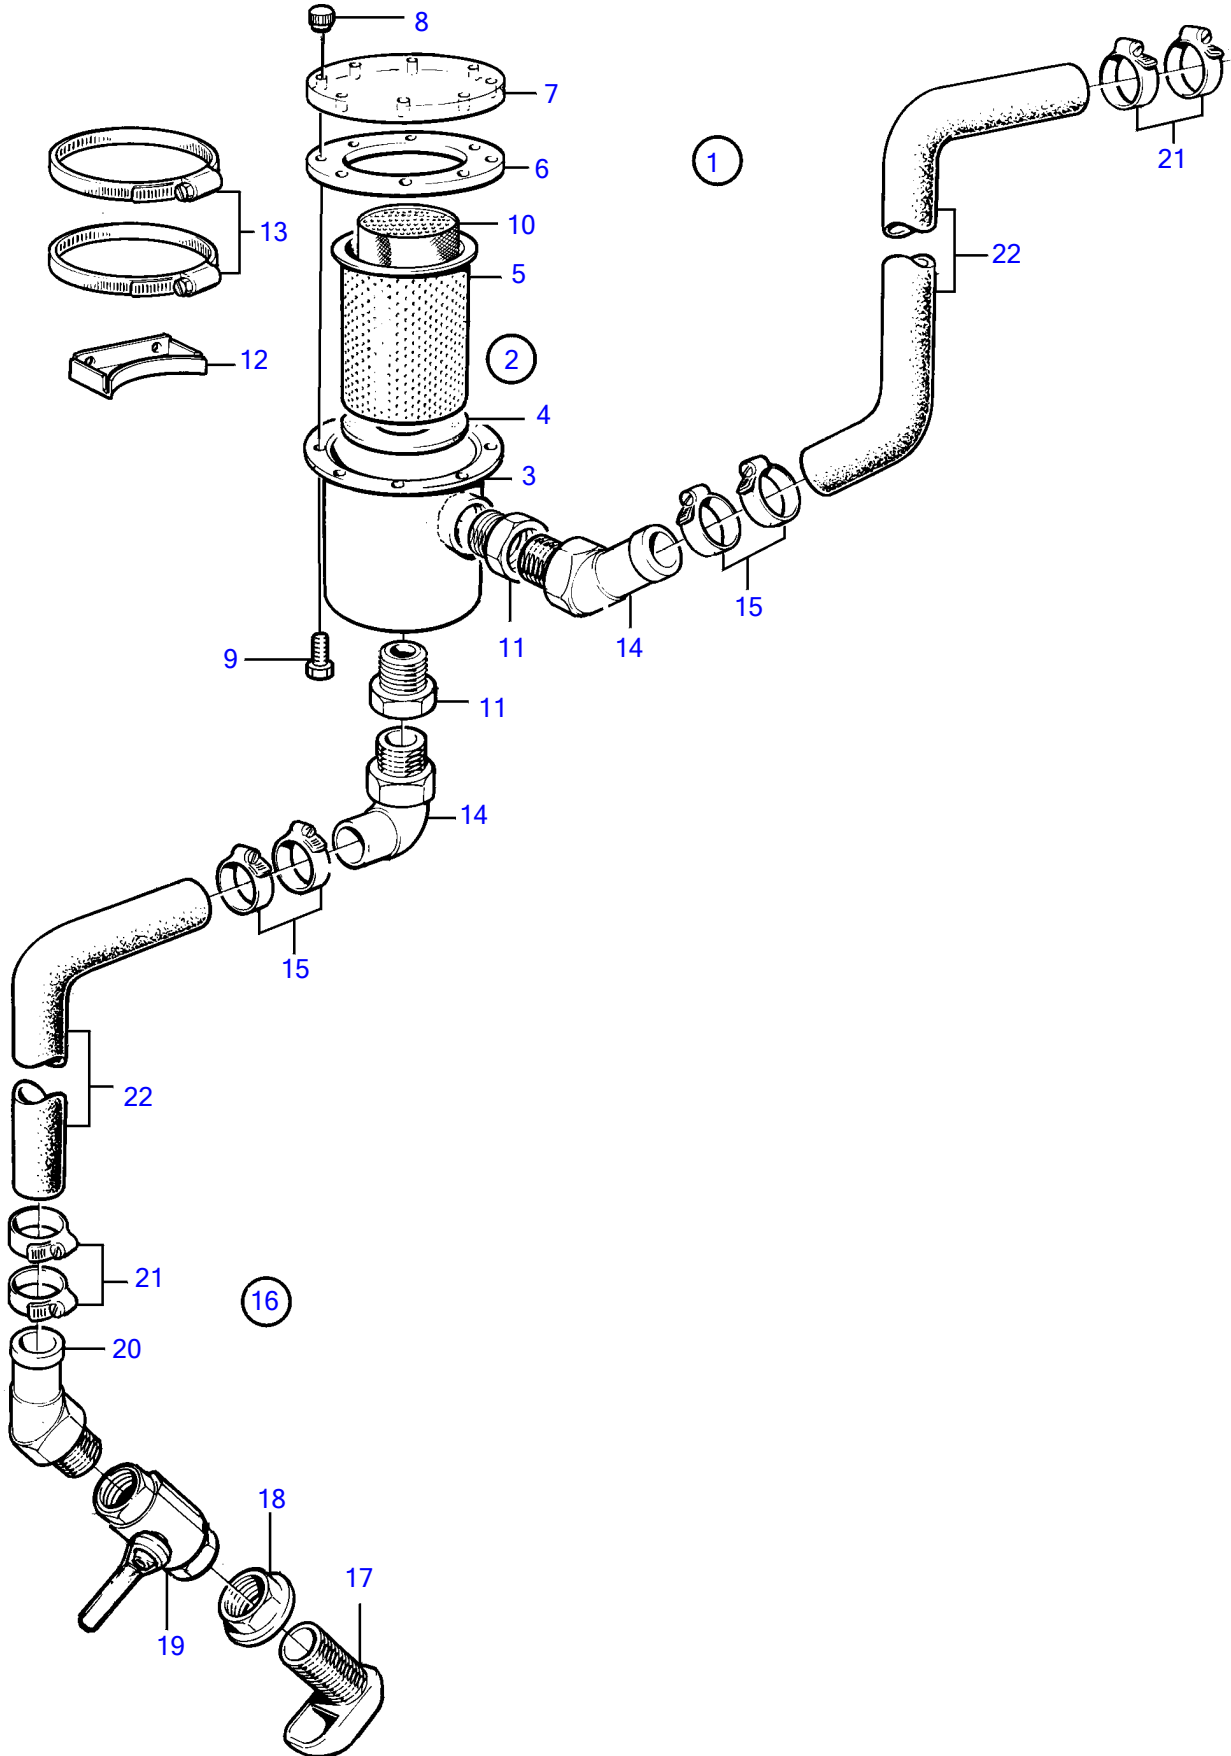

AD31D, AD31XD, TAMD31D, TMD31D

AD31D, AD31XD, TAMD31D, TMD31D

REF	PART NO.	QTY	DESCRIPTION	NOTES
1	1140034	1	Sea water filter	D=32mm
2	842466	1	• Sea water filter	
3		1	• • Housing	
4	3589331	1	• • Gasket kit	
5	843358	1	• • Filter	
6	3589331	1	• • Gasket kit	
7	843359	1	• • Cardboard tube	
8	843357	8	• • Nut	
9	(843362)	8	• • Screw	Obsolete part
10	844902	1	• Sea water filter	
11	844903	2	• Bushing	
12	828061	2	• Retainer	
13	961678	2	• Hose clamp	
14	828696	2	• Hose attachment	
15	961669	4	• Hose clamp	
16	1140129	1	Cooling water inlet	D=32mm
17	836876	1	• Strainer	
18	836879	1	• Nut	
19	1140125	1	• Ball valve	
20	828696	1	• Hose attachment	45°
21	961670	2	• Hose clamp	
22	1140664	X	Exhaust hose	D=32mm