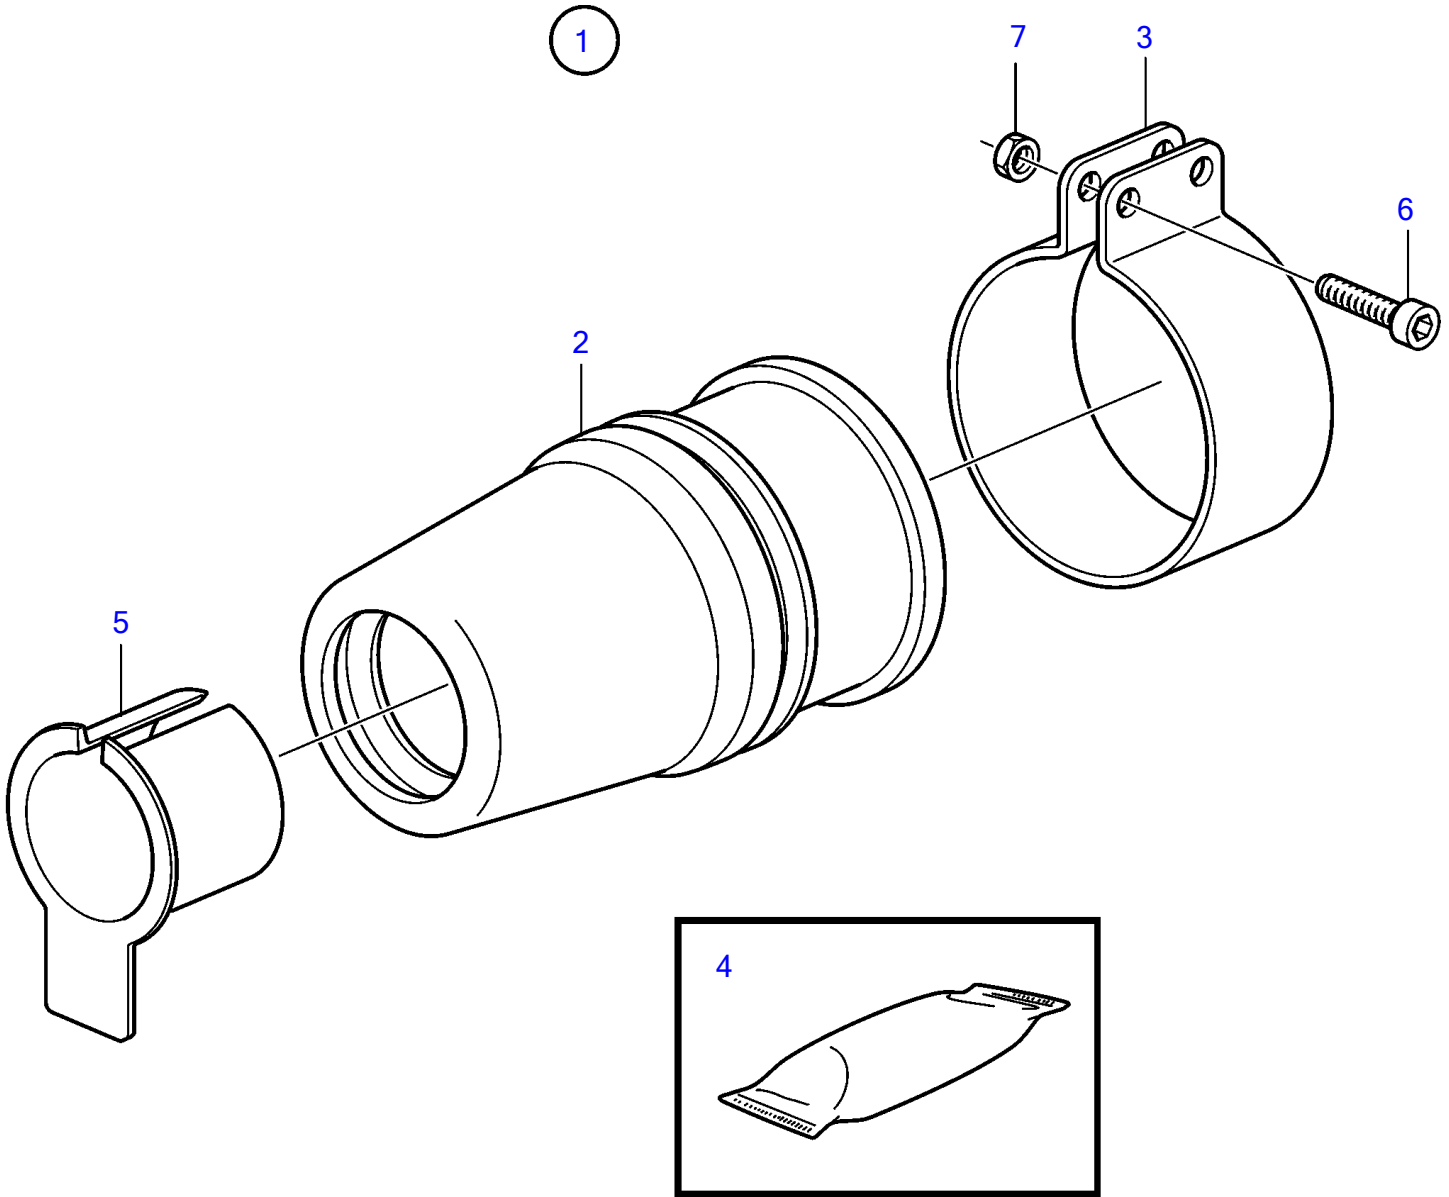

AD30A, AQAD30A, MD30A, TAMD30A, TMD30A

6147

AD30A, AQAD30A, MD30A, TAMD30A, TMD30A

REF	PART NO.	QTY	DESCRIPTION	SEE SEC.	NOTES
1	3819722	1	Sealing sleeve, kit • Bulletin P-44-6-1	P-44-6-1-EN	For 45mm propeller shaft. Rubber Stuffing Box
1	3819723	1	Sealing sleeve, kit • Bulletin P-44-6-1	P-44-6-1-EN	For 50mm propeller shaft. Rubber Stuffing Box
1	3819724	1	Sealing sleeve, kit • Bulletin P-44-6-1	P-44-6-1-EN	For 1" propeller shaft. Rubber Stuffing Box
1	3819725	1	Sealing sleeve, kit • Bulletin P-44-6-1	P-44-6-1-EN	For 1 1/4" propeller shaft. Rubber Stuffing Box
1	3819726	1	Sealing sleeve, kit • Bulletin P-44-6-1	P-44-6-1-EN	For 1 1/2" propeller shaft. Rubber Stuffing Box
1	3819727	1	Sealing sleeve, kit • Bulletin P-44-6-1	P-44-6-1-EN	For 1 3/4" propeller shaft. Rubber Stuffing Box
1	3819728	1	Sealing sleeve, kit • Bulletin P-44-6-1	P-44-6-1-EN	For 2" propeller shaft. Rubber Stuffing Box
2		1	• Sealing sleeve		
3	3818506	1	• Clamp		For 45mm, 50mm, 1 3/4" and 2" propeller shaft.
	828142	1	• Clamp		For 1" propeller shaft.
	828418	1	• Clamp		For 1 1/4" propeller shaft.
	828528	1	• Clamp		For 1 1/2" propeller shaft.
4	828250	1	• Lubricating grease • Bulletin P-18-4-6	P-18-4-6-EN	Water resistant grease for grease gun
5		1	• Sleeve		
6	963684	2	• Hex. socket screw		
7	966170	2	• Lock nut		